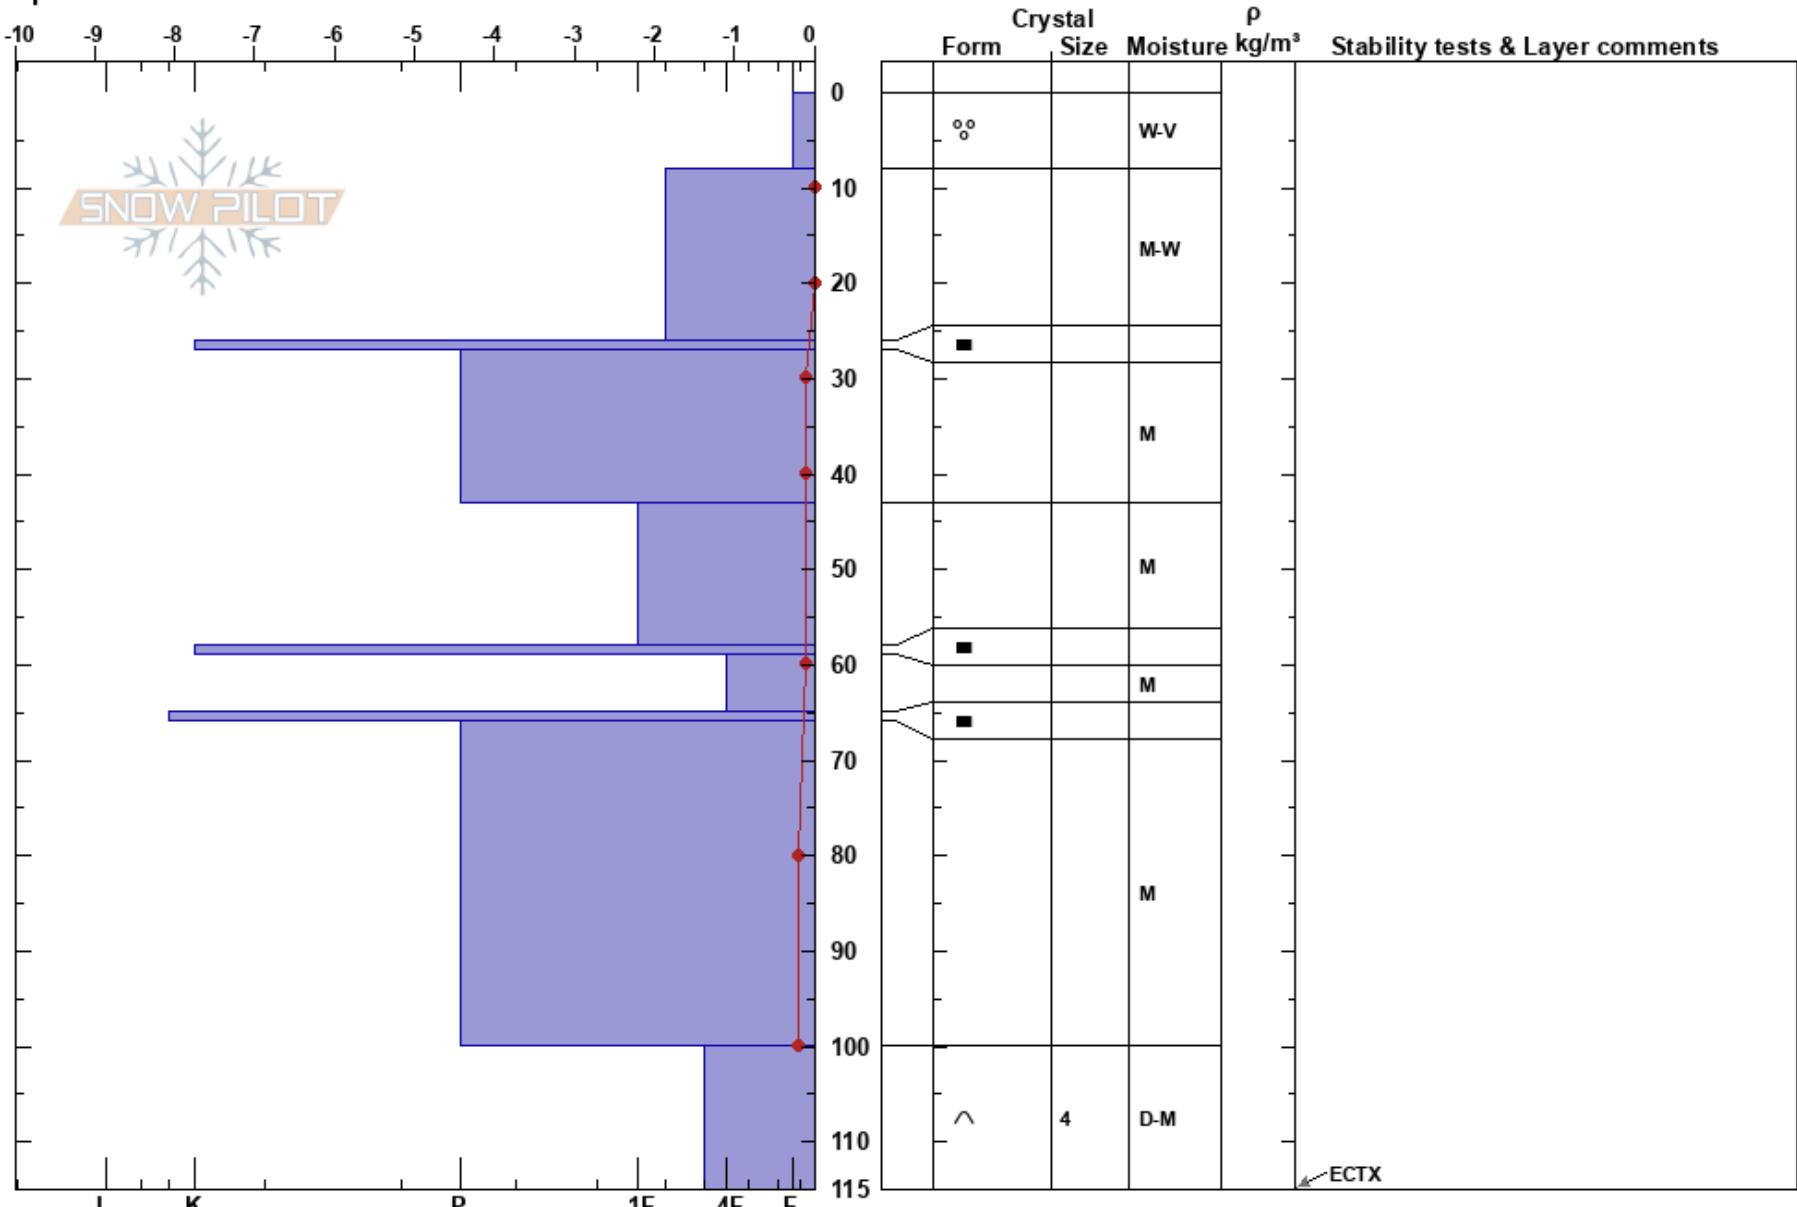

Övre Passet Krappan
 Borkafället
 Sweden
 Elevation: 1000 m
 Aspect: S
 Specifics:

Stefan Lundin
 19/04/2023 - 11:20
 Co-ord:
 Slope Angle: 30°
 Wind Loading: no

Stability:
 Air Temperature: 5.5°C PF: 10
 Sky Cover: FEW
 Precipitation: NO
 Wind: NW Light Breeze

Layer Notes:

Notes: Planar, större snöfält.