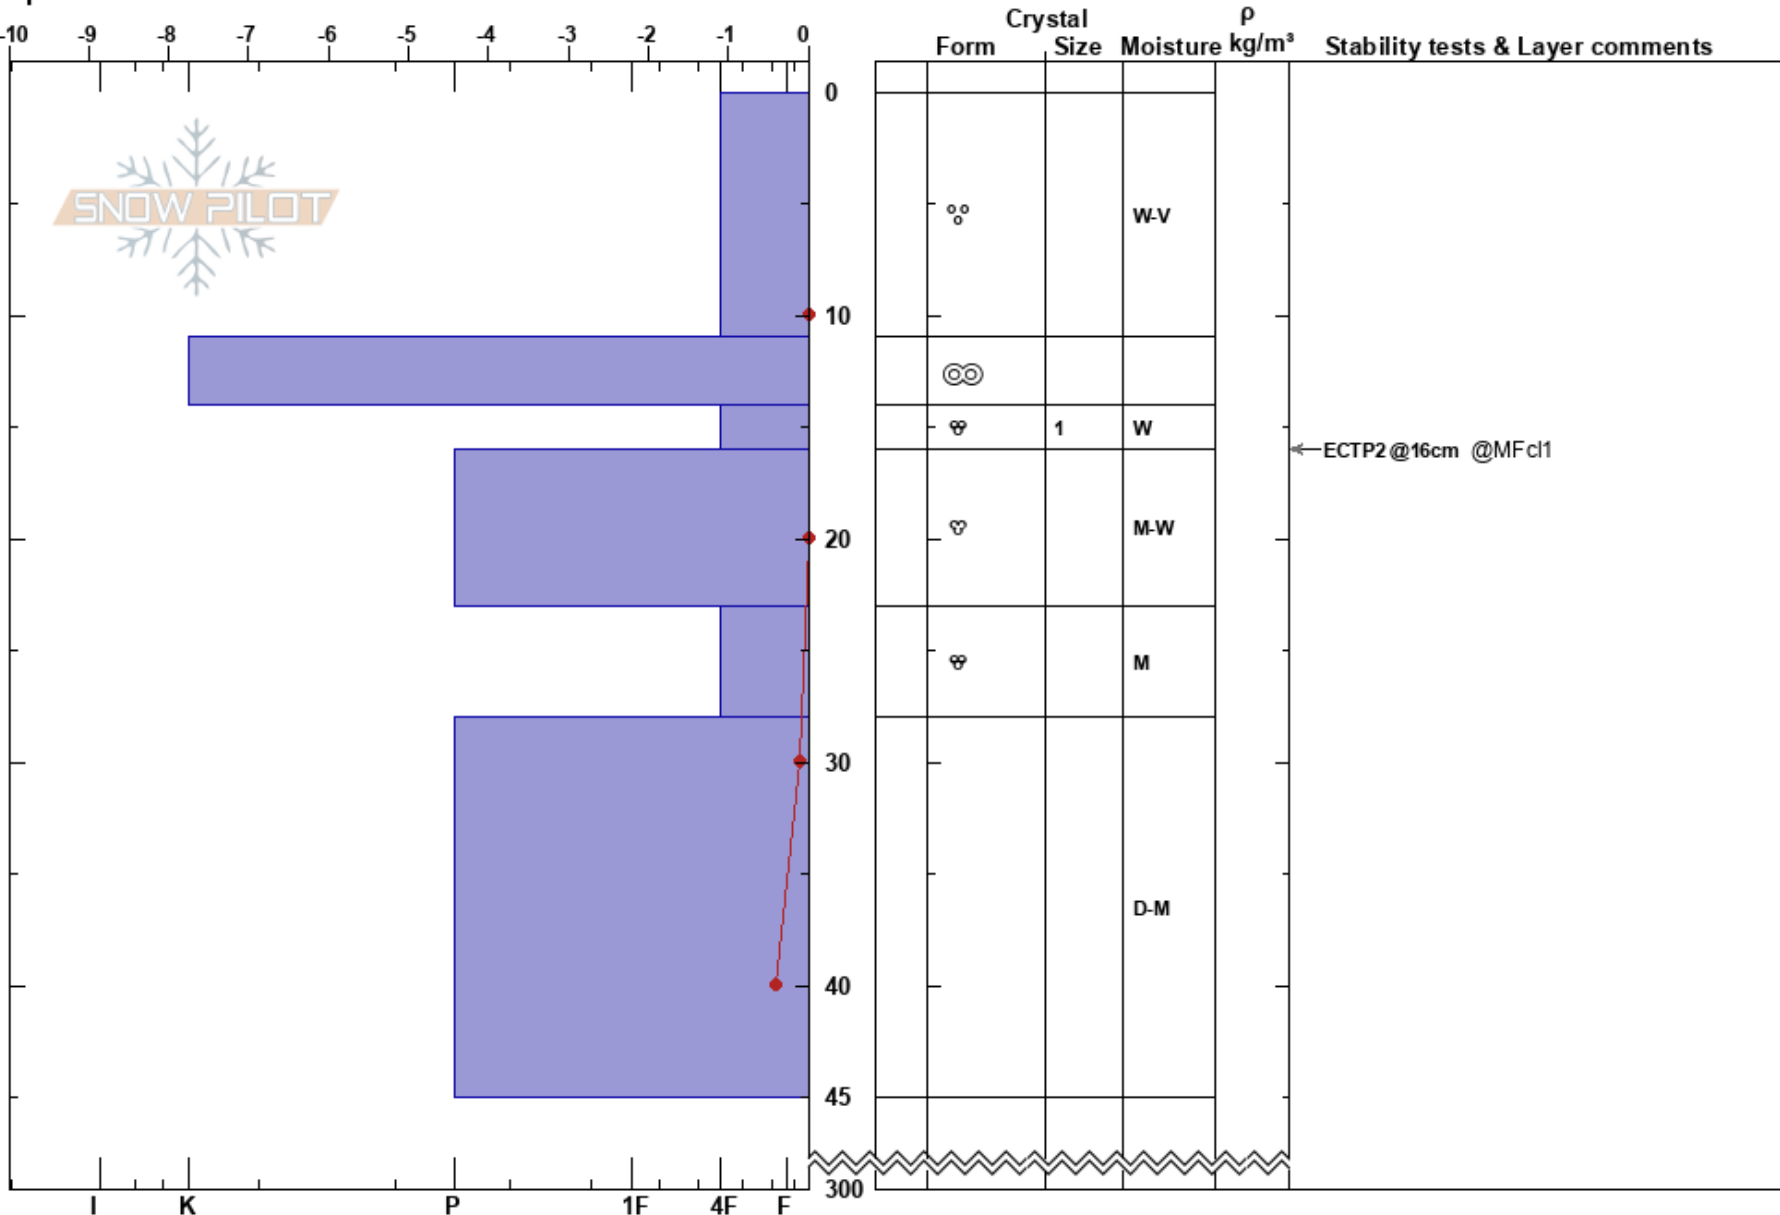

Övre passet Krappan
 Borkafället
 Sweden
 Elevation: 1050 m
 Aspect: SE
 Specifics:

Stefan Lundin
 19/04/2023 - 11:00
 Co-ord: 65.20666N, 15.39806E
 Slope Angle: 37°
 Wind Loading: no

Stability:
 Air Temperature: 5.4°C
 Sky Cover: FEW
 Precipitation: NO
 Wind: NW Moderate

HS:300
 PF: 15
 Layer Notes:

Notes: Brant sluttning med mycket klippor ovanför.