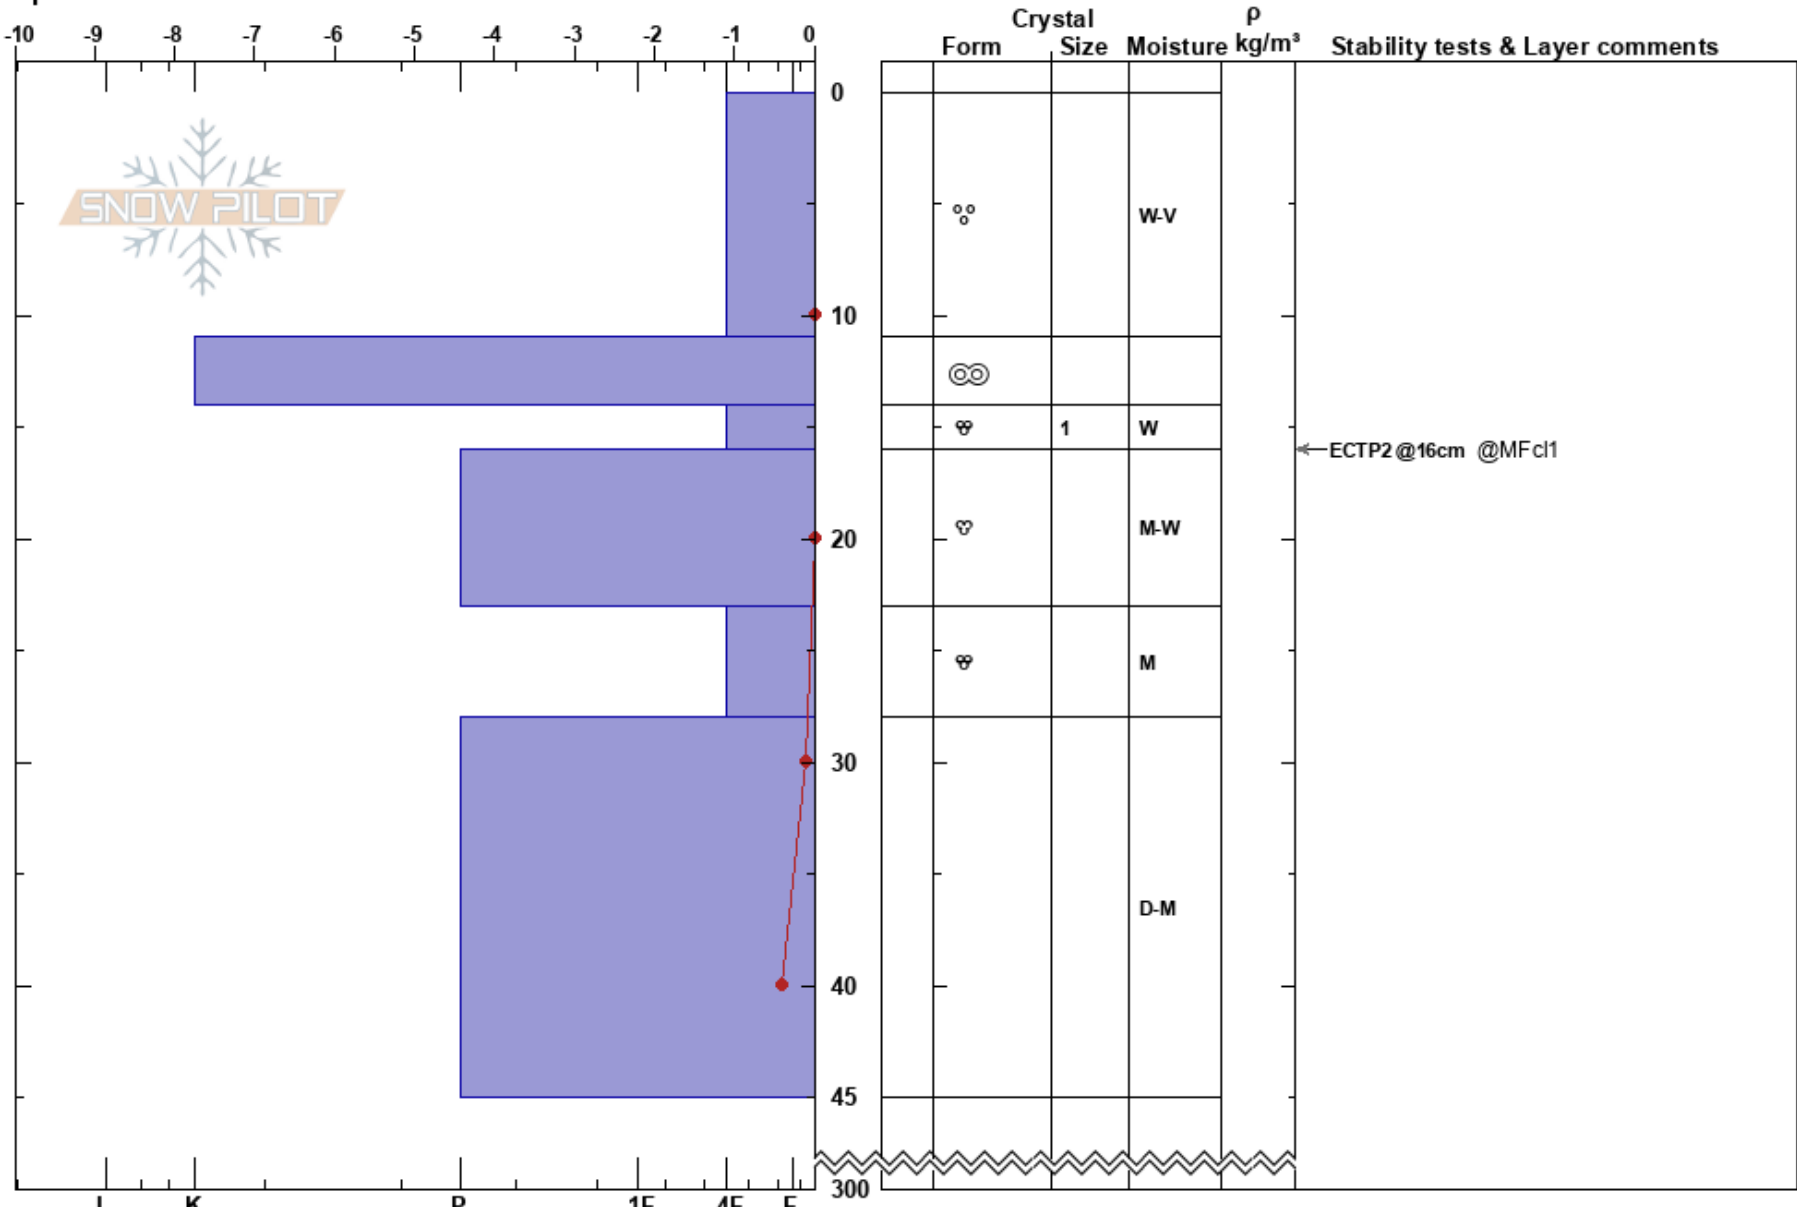

Övre passet Krappan
 Borkafället
 Sweden
 Elevation: 1050 m
 Aspect: SE
 Specifics:

Stefan Lundin
 19/04/2023 - 11:00
 Co-ord: 65.20666N, 15.39806E
 Slope Angle: 37°
 Wind Loading: no

Stability:
 Air Temperature: 5.4°C
 Sky Cover: FEW
 Precipitation: NO
 Wind: NW Moderate

HS:300
 PF: 15
 Layer Notes:

Notes: Brant sluttning med mycket klippor ovanför.