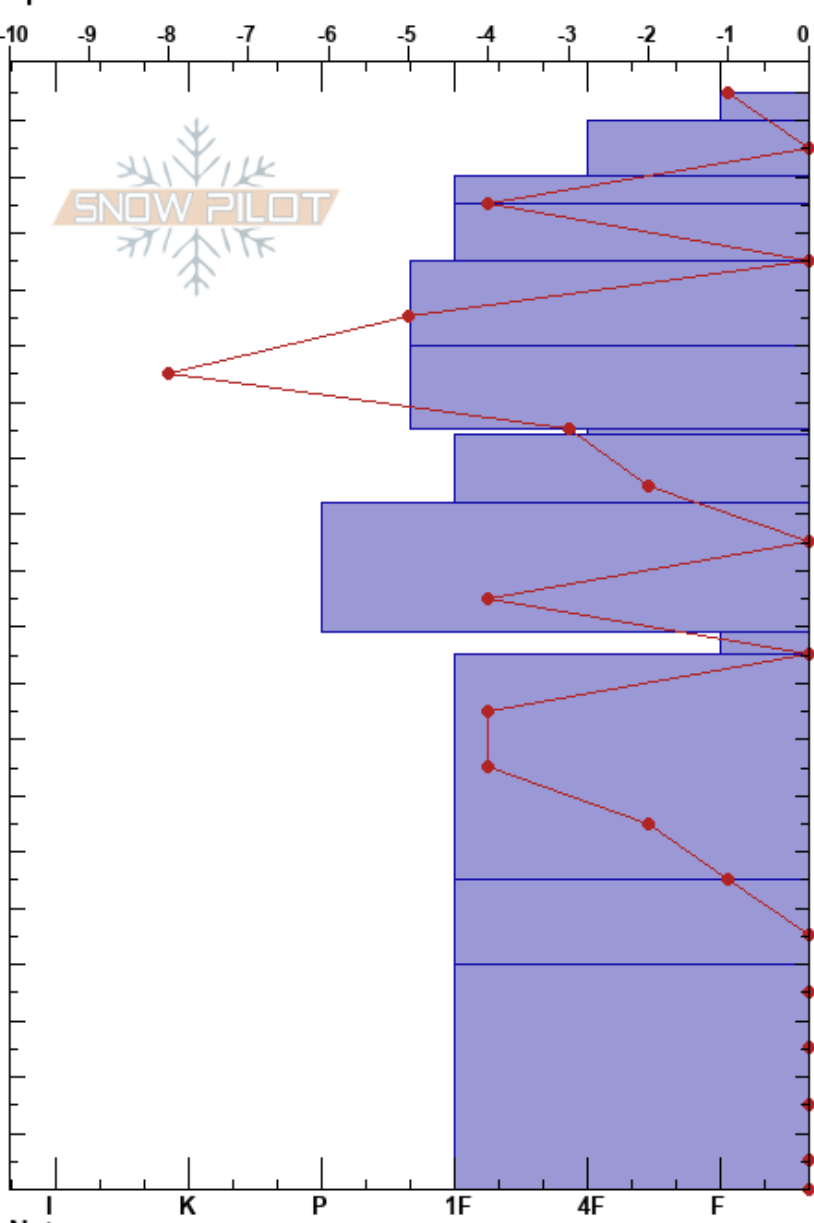

Why cant u edit
 Sierra Nevada
 CA
 Elevation: 2638 m
 Aspect: 240°
 Specifics:

John Betbabanta
 04/08/2023 - 2:00pm
 Co-ord: 38.68821N, -119.99190W
 Slope Angle: 11°
 Wind Loading:

Stability:
 Air Temperature: 7°C
 Sky Cover: SCT
 Precipitation: NO
 Wind: Calm

HS: 195 Layer Notes:

Elevation (m)	Crystal		Moisture	ρ kg/m ³	Stability tests & Layer comments
	Form	Size			
195					
190				360	
180				409	
170				340	
160				434	
150				427	
140				436	
130				467	
120				410	
110				433	
100				468	
90				428	
80				429	
70				505	
60				479	
50				491	
40				433	
30				508	
20				351	
10					
0					