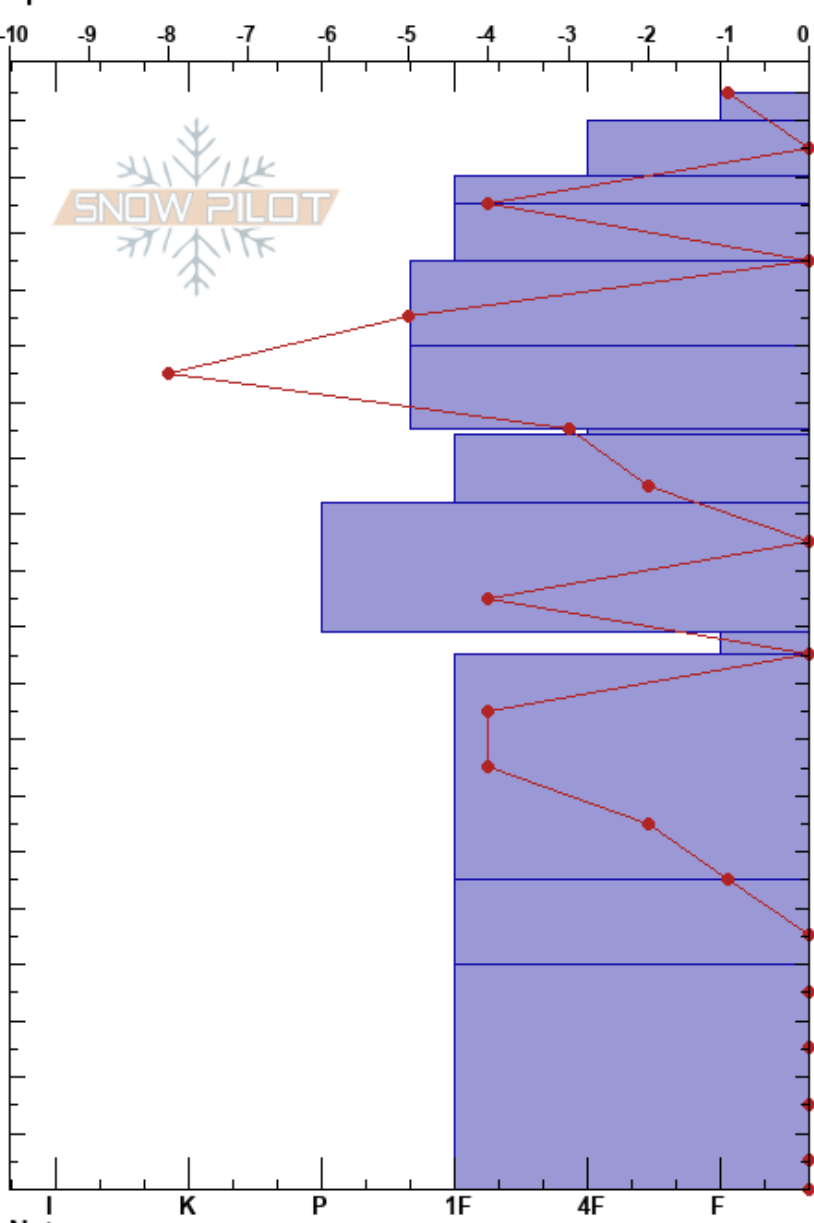

Why cant u edit
 Sierra Nevada
 CA
 Elevation: 2638 m
 Aspect: 240°
 Specifics:

John Betbabanta
 04/08/2023 - 2:00pm
 Co-ord: 38.68821N, -119.99190W
 Slope Angle: 11°
 Wind Loading:

Stability:
 Air Temperature: 7°C
 Sky Cover: SCT
 Precipitation: NO
 Wind: Calm

HS: 195 Layer Notes:

Elevation (m)	Crystal		Moisture (kg/m³)	ρ (kg/m³)	Stability tests & Layer comments
	Form	Size			
195					
190				360	
180				409	
170				340	
160				434	
150				427	
140				436	
130				467	
120				410	
110				433	
100				468	
90				428	
80				429	
70				505	
60				479	
50				491	
40				433	
30				508	
20				351	
10					
0					