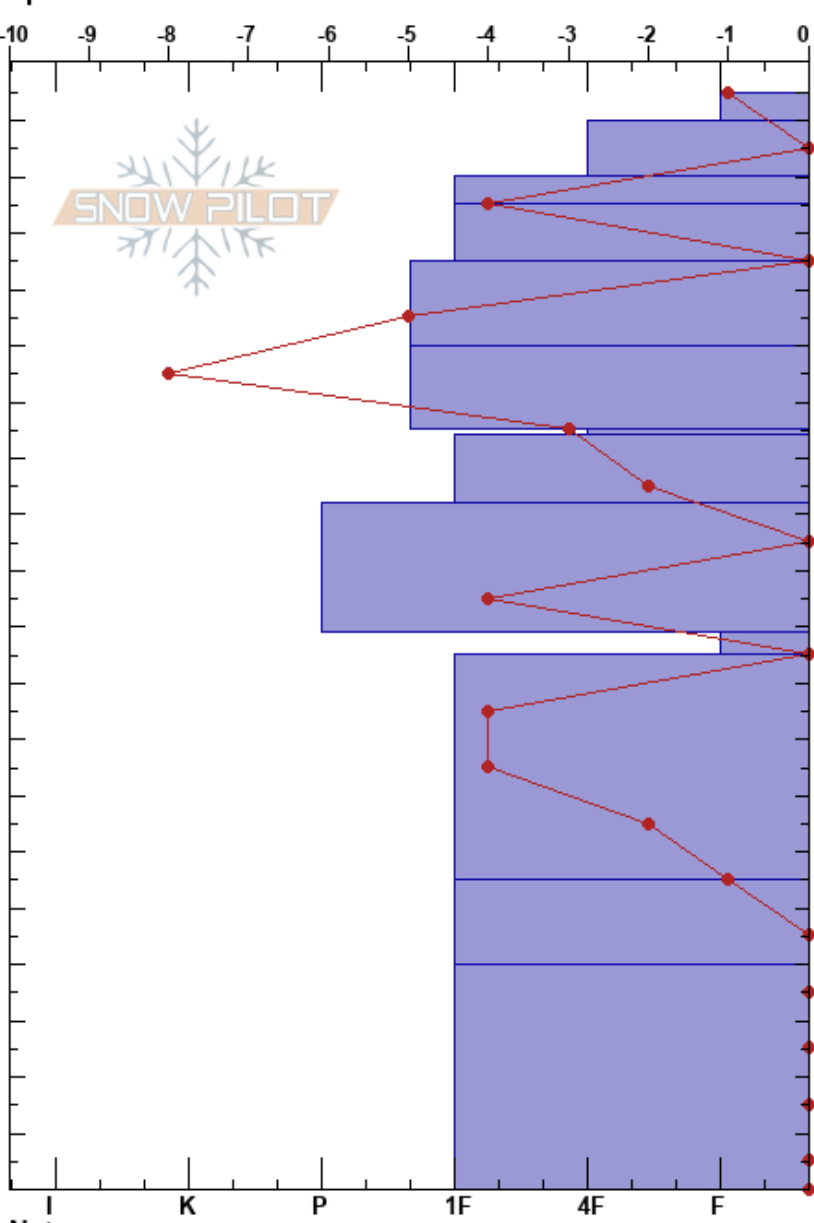

Why cant u edit
 Sierra Nevada
 CA
 Elevation: 2638 m
 Aspect: 240°
 Specifics:

John Betbabanta
 04/08/2023 - 2:00pm
 Co-ord: 38.68821N, -119.99190W
 Slope Angle: 11°
 Wind Loading:

Stability:
 Air Temperature: 7°C
 Sky Cover: SCT
 Precipitation: NO
 Wind: Calm

HS: 195 Layer Notes:

Elevation (m)	Crystal		ρ kg/m ³	Stability tests & Layer comments
	Form	Size		
195				
190			360	
180			409	
170			340	
160			434	
150			427	
140			436	
130			467	
120			410	
110			433	
100			468	
90			428	
80			429	
70			505	
60			479	
50			491	
40			433	
30			508	
20			351	
10				
0				