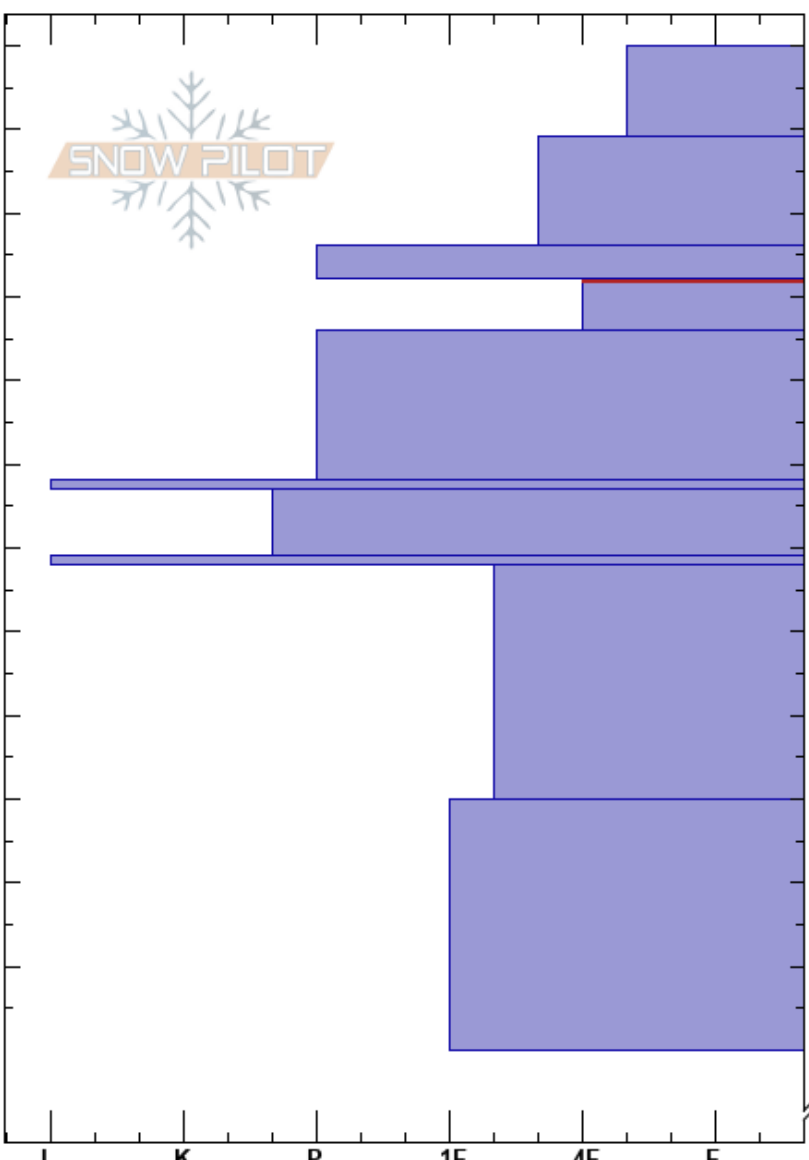

Kumroch Av, path 3D  
 Kamchatka  
 Russia  
 Elevation: 700 m  
 Aspect: E  
 Specifics:

Ivan Shcherbin  
 18/04/2023 - 10:00  
 Co-ord:  
 Slope Angle: 28°  
 Wind Loading:

Stability:  
 Air Temperature:  
 Sky Cover: OVC  
 Precipitation: NO  
 Wind: SE Light Breeze

HS: 160  
 PF: 20  
 132-126cm: ash  
 132-126cm: Problematic layer

Crystal Form	Crystal Size	Moisture	$\rho$ kg/m <sup>3</sup>	Stability tests & Layer comments
↔	1			
/	1-2	M		
↘	2	M		
♡	1-3	M		
♡	3	M		← CT11, PC @130cm 132-126cm: ash
♡	1-2	M		
■				
♡	2	M		
■				
♡	2-3	M		
♡	2-3	M		