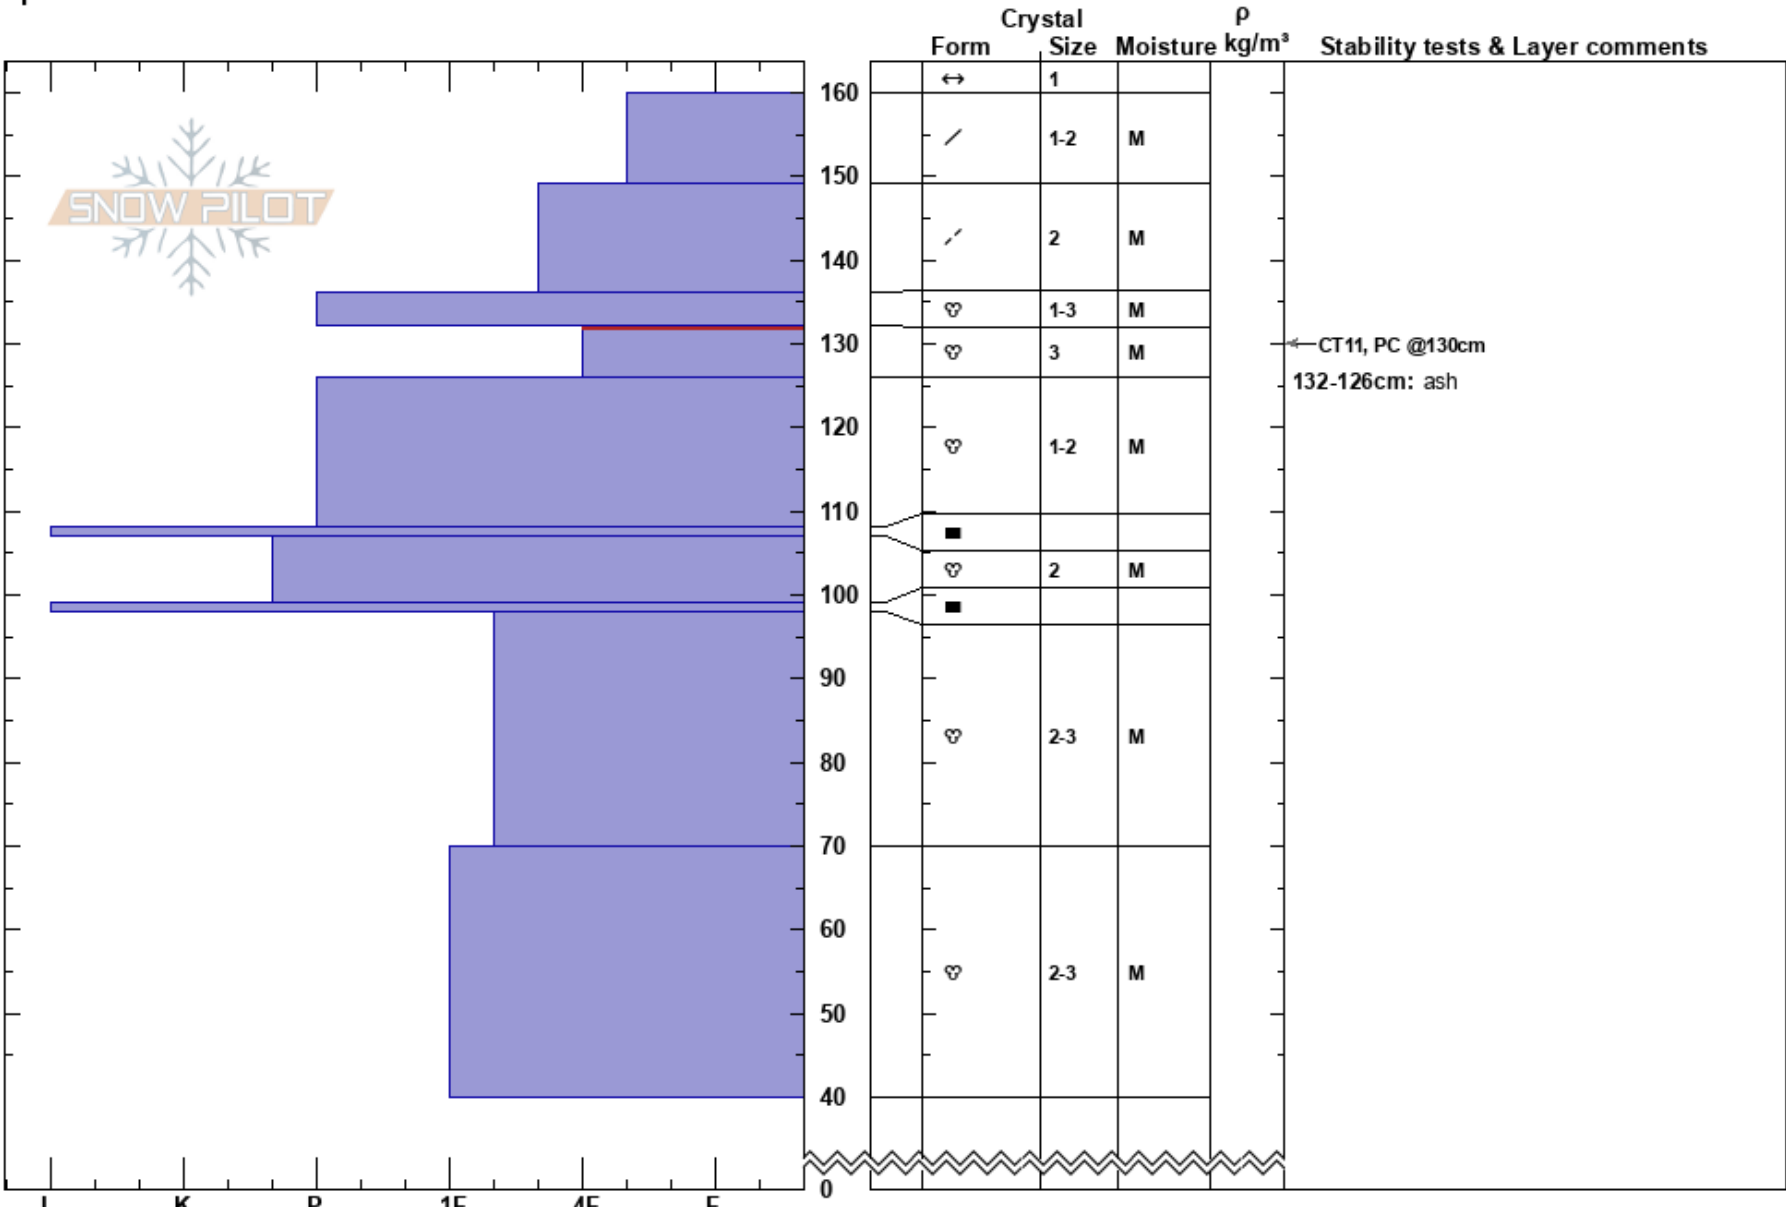

Kumroch Av, path 3D
 Kamchatka
 Russia
Elevation: 700 m
Aspect: E
Specifics:

Ivan Shcherbin
 18/04/2023 - 10:00
Co-ord:
Slope Angle: 28°
Wind Loading:

Stability:
Air Temperature:
Sky Cover: OVC
Precipitation: NO
Wind: SE Light Breeze

HS: 160
PF: 20
 132-126cm: ash
 132-126cm: Problematic layer

Notes: