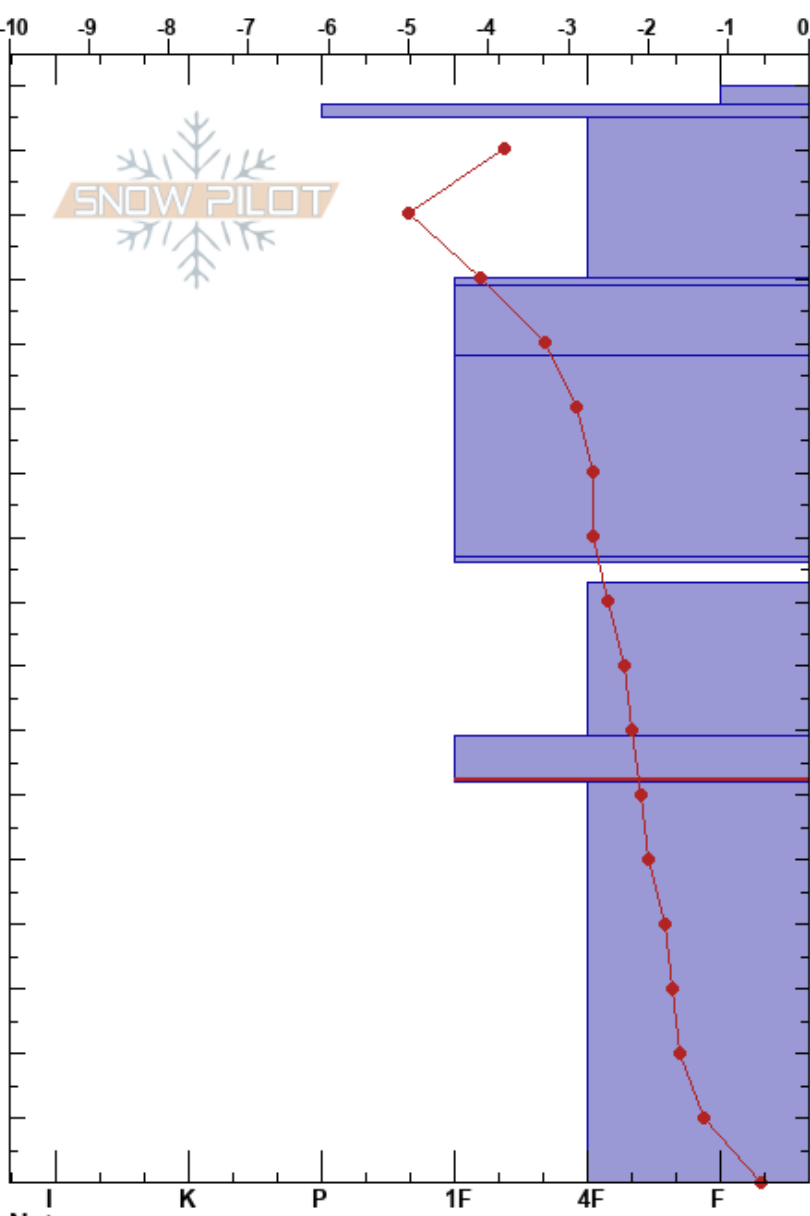

Meadow Park  
 Sunshine Village  
 AB  
 Elevation: 2270 m  
 Aspect:

Simon Cayer-Moisan  
 18/04/2023 - 14:30  
 Co-ord: 51.08547N, -115.78447W  
 Slope Angle: 0°  
 Wind Loading:

Stability: **HS: 170**  
 Air Temperature: -1.1°C **PF: 30** 69-62cm: Problematic layer  
 Sky Cover: OVC **PS: 10**  
 Precipitation: S-1  
 Wind: Calm

Specifics: Pit dug in a Ski Area; Pit is representative of backcountry

Depth (cm)	Crystal		Moisture	$\rho$ kg/m <sup>3</sup>	Stability tests & Layer comments
	Form	Size			
170	F	0.5-1			
150	/	0.5-1			
140	⊙⊙				
130	⊖	0.5-1			
110	□	1			
100	□	2			
90					
80	□	2-2.5			
70	□	2			← CT29, RP @69cm
60					
30	^	5.5-6			