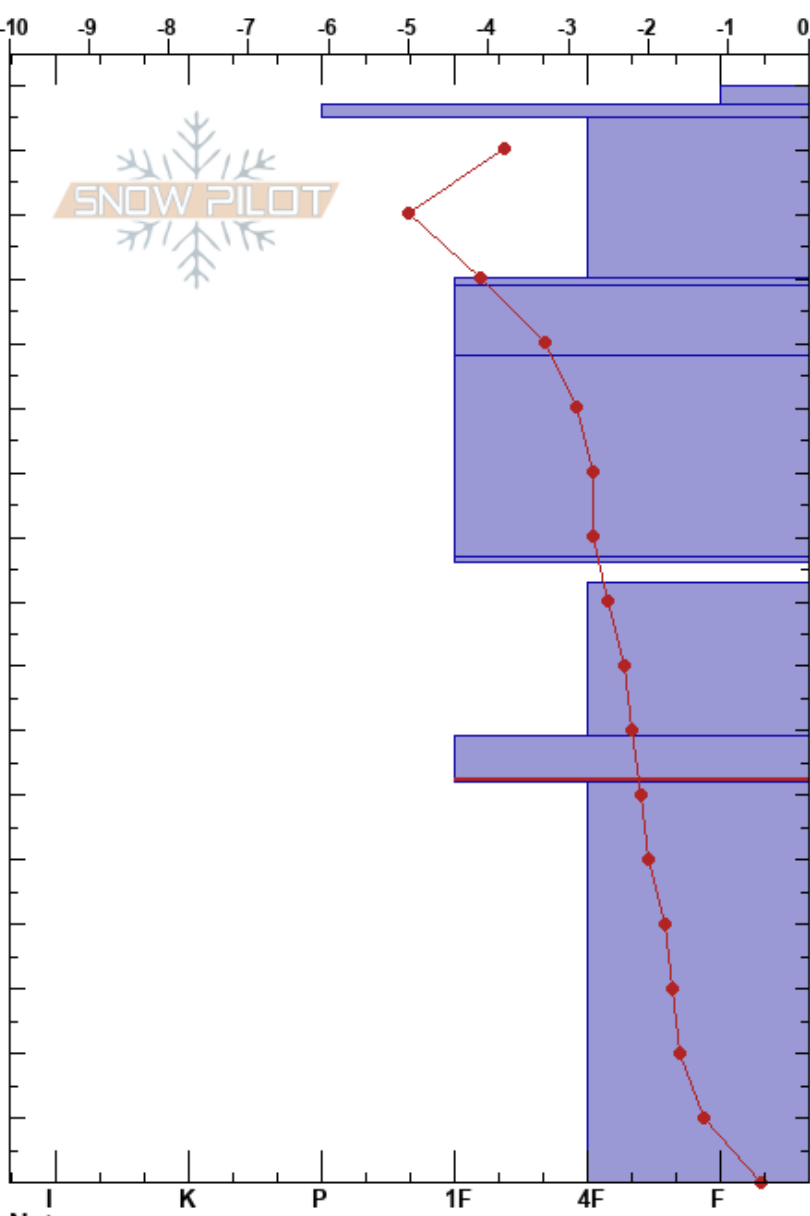

Meadow Park
 Sunshine Village
 AB
 Elevation: 2270 m
 Aspect:

Simon Cayer-Moisan
 18/04/2023 - 14:30
 Co-ord: 51.08547N, -115.78447W
 Slope Angle: 0°
 Wind Loading:

Stability: **HS: 170**
 Air Temperature: -1.1°C **PF: 30** 69-62cm: Problematic layer
 Sky Cover: OVC **PS: 10**
 Precipitation: S-1
 Wind: Calm

Specifics: Pit dug in a Ski Area; Pit is representative of backcountry

Depth (cm)	Crystal		Moisture	ρ kg/m³	Stability tests & Layer comments
	Form	Size			
170	F	0.5-1			
150	/	0.5-1			
140	⊙⊙				
130	⊖	0.5-1			
110	□	1			
100	□	2			
80	□	2-2.5			
70	□	2			← CT29, RP @69cm
30	∧	5.5-6			