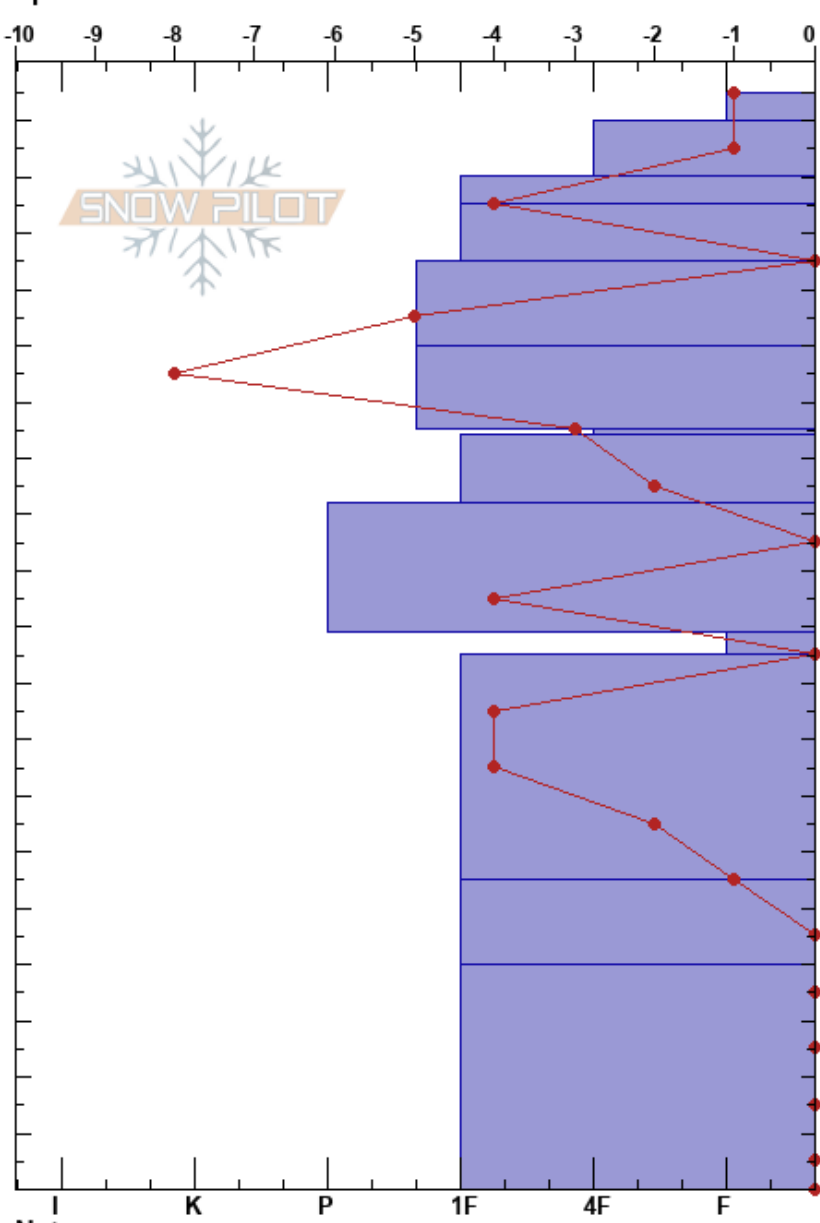

Carson Pass  
 Sierra Nevada  
 CA  
 Elevation: 2638 m  
 Aspect: 240°  
 Specifics:

Karen Kahlon  
 04/08/2023 - 2:00pm  
 Co-ord: 38.68821N, -119.99190W  
 Slope Angle: 11°  
 Wind Loading:

Stability:  
 Air Temperature: 7°C  
 Sky Cover: SCT  
 Precipitation: NO  
 Wind: SW Calm

Elevation (m)	Crystal		Moisture (kg/m³)	ρ (kg/m³)	Stability tests & Layer comments
	Form	Size			
195				359	
190				408	
180				339	
170				433	
160				426	
150				435	
140				466	
130				409	
120				432	
110				467	
100				427	
90				428	
80				504	
70				478	
60				490	
50				432	
40				507	
30				350	
20					
10					
0					