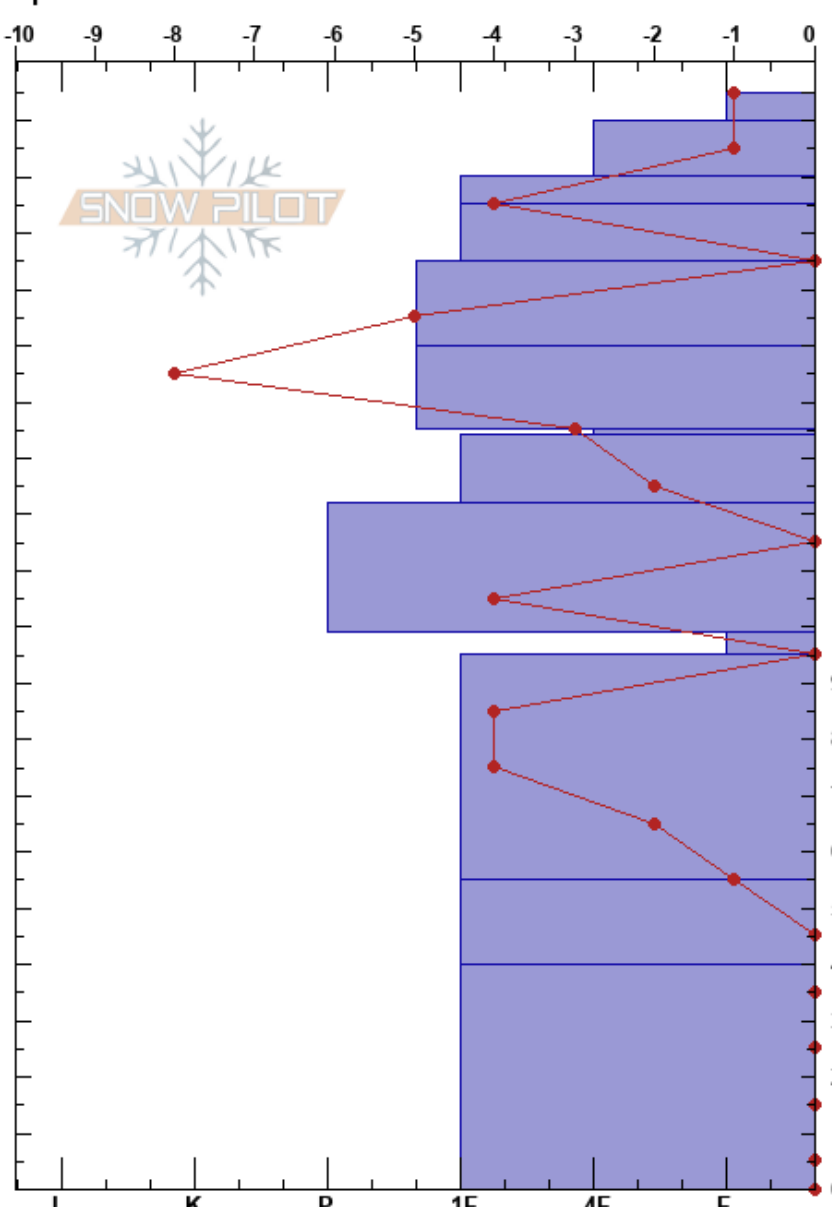

Carson Pass
 Sierra Nevada
 CA
 Elevation: 2638 m
 Aspect: 240°
 Specifics:

Karen Kahlon
 04/08/2023 - 2:00pm
 Co-ord: 38.68821N, -119.99190W
 Slope Angle: 11°
 Wind Loading:

Stability:
 Air Temperature: 7°C
 Sky Cover: SCT
 Precipitation: NO
 Wind: SW Calm

HS: 195 Layer Notes:

Elevation (m)	Crystal		Moisture (kg/m³)	ρ (kg/m³)	Stability tests & Layer comments
	Form	Size			
195				359	
190				408	
180				339	
170				433	
160				426	
150				435	
140				466	
130				409	
120				432	
110				467	
100				427	
90				428	
80				504	
70				478	
60				490	
50				432	
40				507	
30				350	
20					
10					
0					