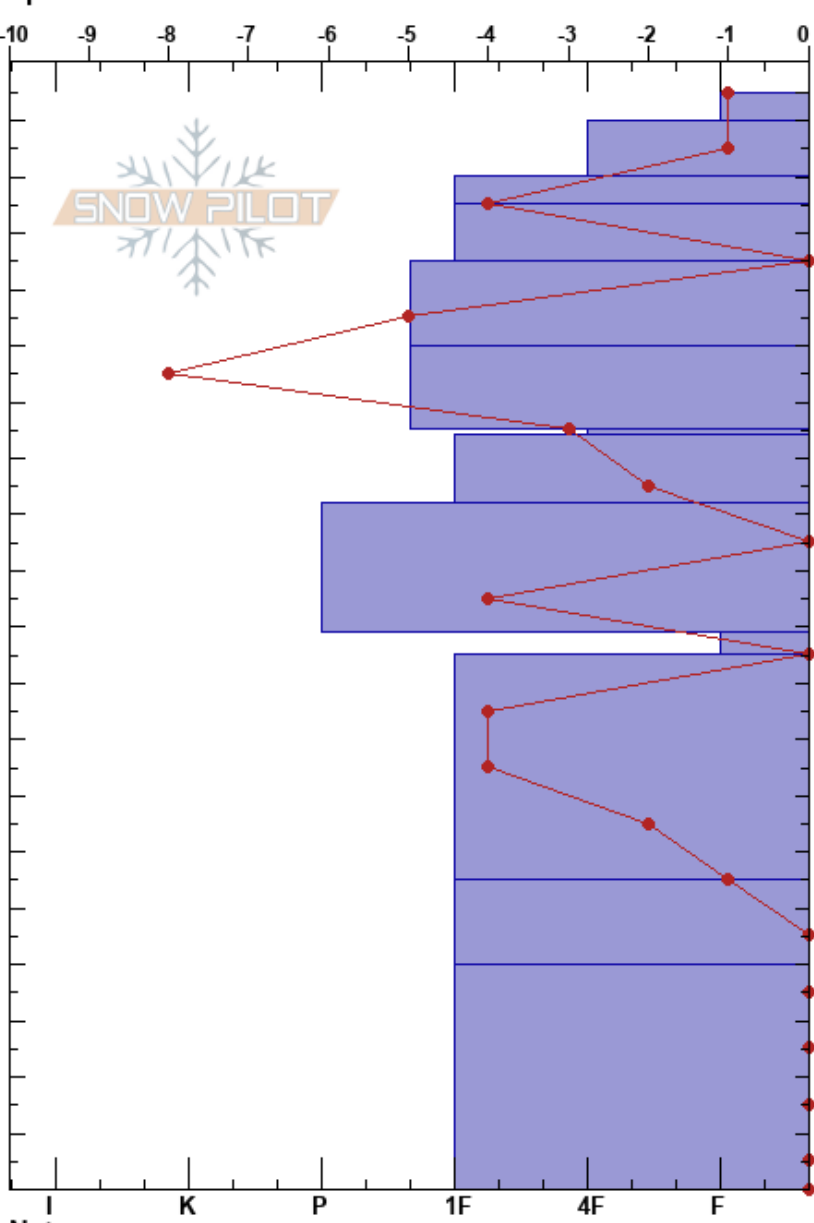

Carson Pass
 Sierra Nevada
 CA
 Elevation: 2638 m
 Aspect: 240°
 Specifics:

Karen Kahlon
 04/08/2023 - 2:00pm
 Co-ord: 38.68821N, -119.99190W
 Slope Angle: 11°
 Wind Loading:

Stability:
 Air Temperature: 7°C
 Sky Cover: SCT
 Precipitation: NO
 Wind: SW Calm

HS: 195 Layer Notes:

Elevation (m)	Crystal		Moisture (kg/m³)	ρ (kg/m³)	Stability tests & Layer comments
	Form	Size			
195				359	
190				408	
180				339	
170				433	
160				426	
150				435	
140				466	
130				409	
120				432	
110				467	
100				427	
90				428	
80				504	
70				478	
60				490	
50				432	
40				507	
30				350	
20					
10					
0					