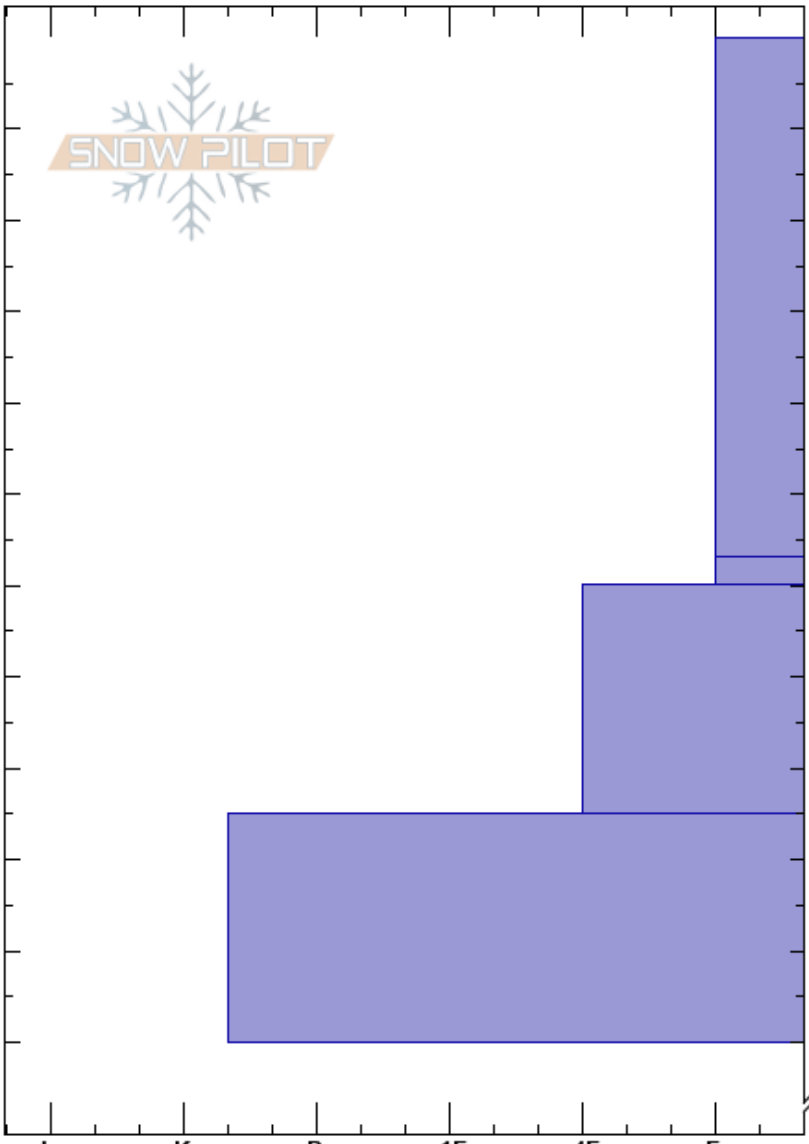

Pink Arm Test Pit
 Chugach Range
 AK
 Elevation: 5358 ft
 Aspect: NE
 Specifics:

Alaska Backcountry Guides
 04/15/2023 - 12:00pm
 Co-ord: 61.19742N, -146.05868W
 Slope Angle: 29°
 Wind Loading:

Stability:
 Air Temperature:
 Sky Cover: BKN
 Precipitation:
 Wind: SE Calm

HS:290
 Layer Notes:
 57-60cm: Problematic layer

Depth (cm)	Crystal		Moisture	ρ kg/m ³	Stability tests & Layer comments
	Form	Size			
0 - 57					
57 - 60					
60 - 88					
88 - 110					
110 - 290					← ECTX