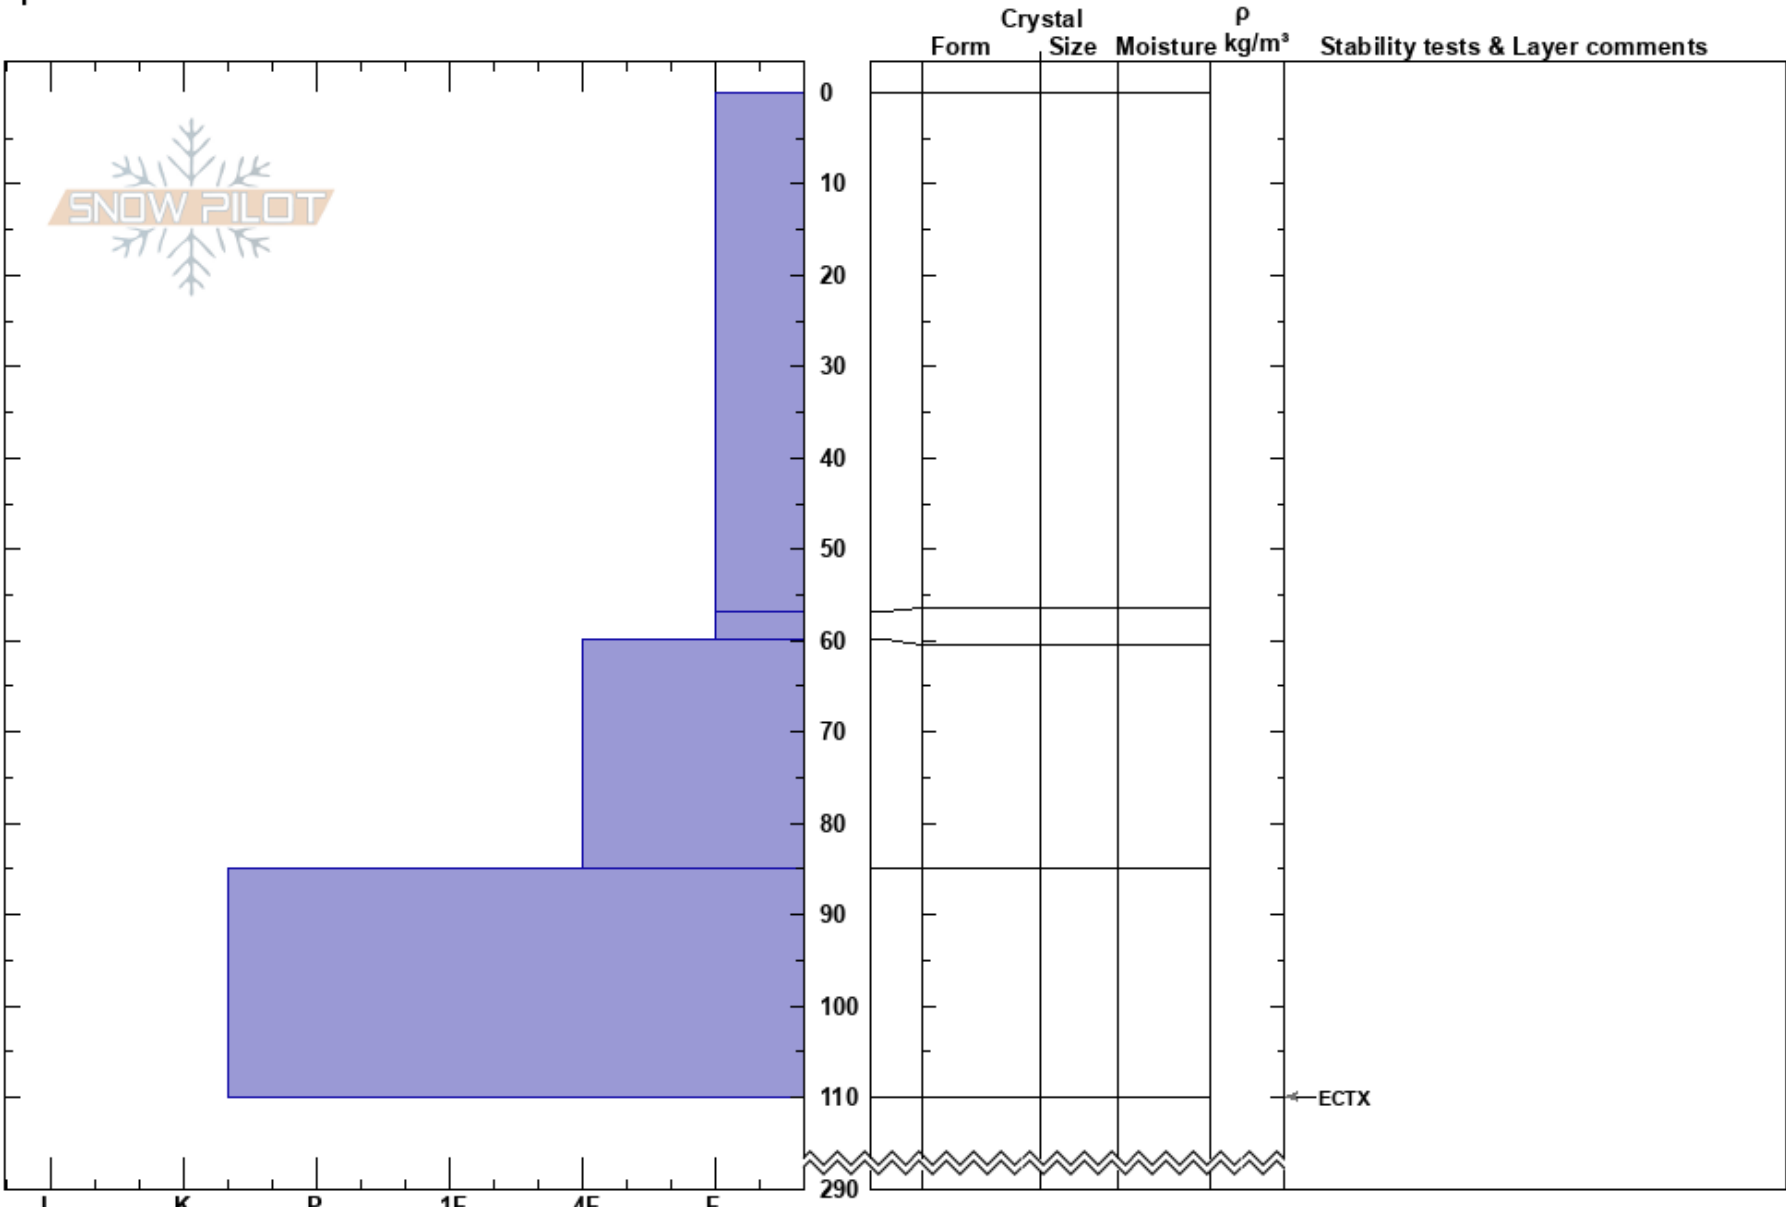

Pink Arm Test Pit  
Chugach Range  
AK  
Elevation: 5358 ft  
Aspect: NE  
Specifics:

Alaska Backcountry Guides  
04/15/2023 - 12:00pm  
Co-ord: 61.19742N, -146.05868W  
Slope Angle: 29°  
Wind Loading:

Stability:  
Air Temperature:  
Sky Cover: BKN  
Precipitation:  
Wind: SE Calm  
HS:290  
Layer Notes:  
57-60cm: Problematic layer

Notes: