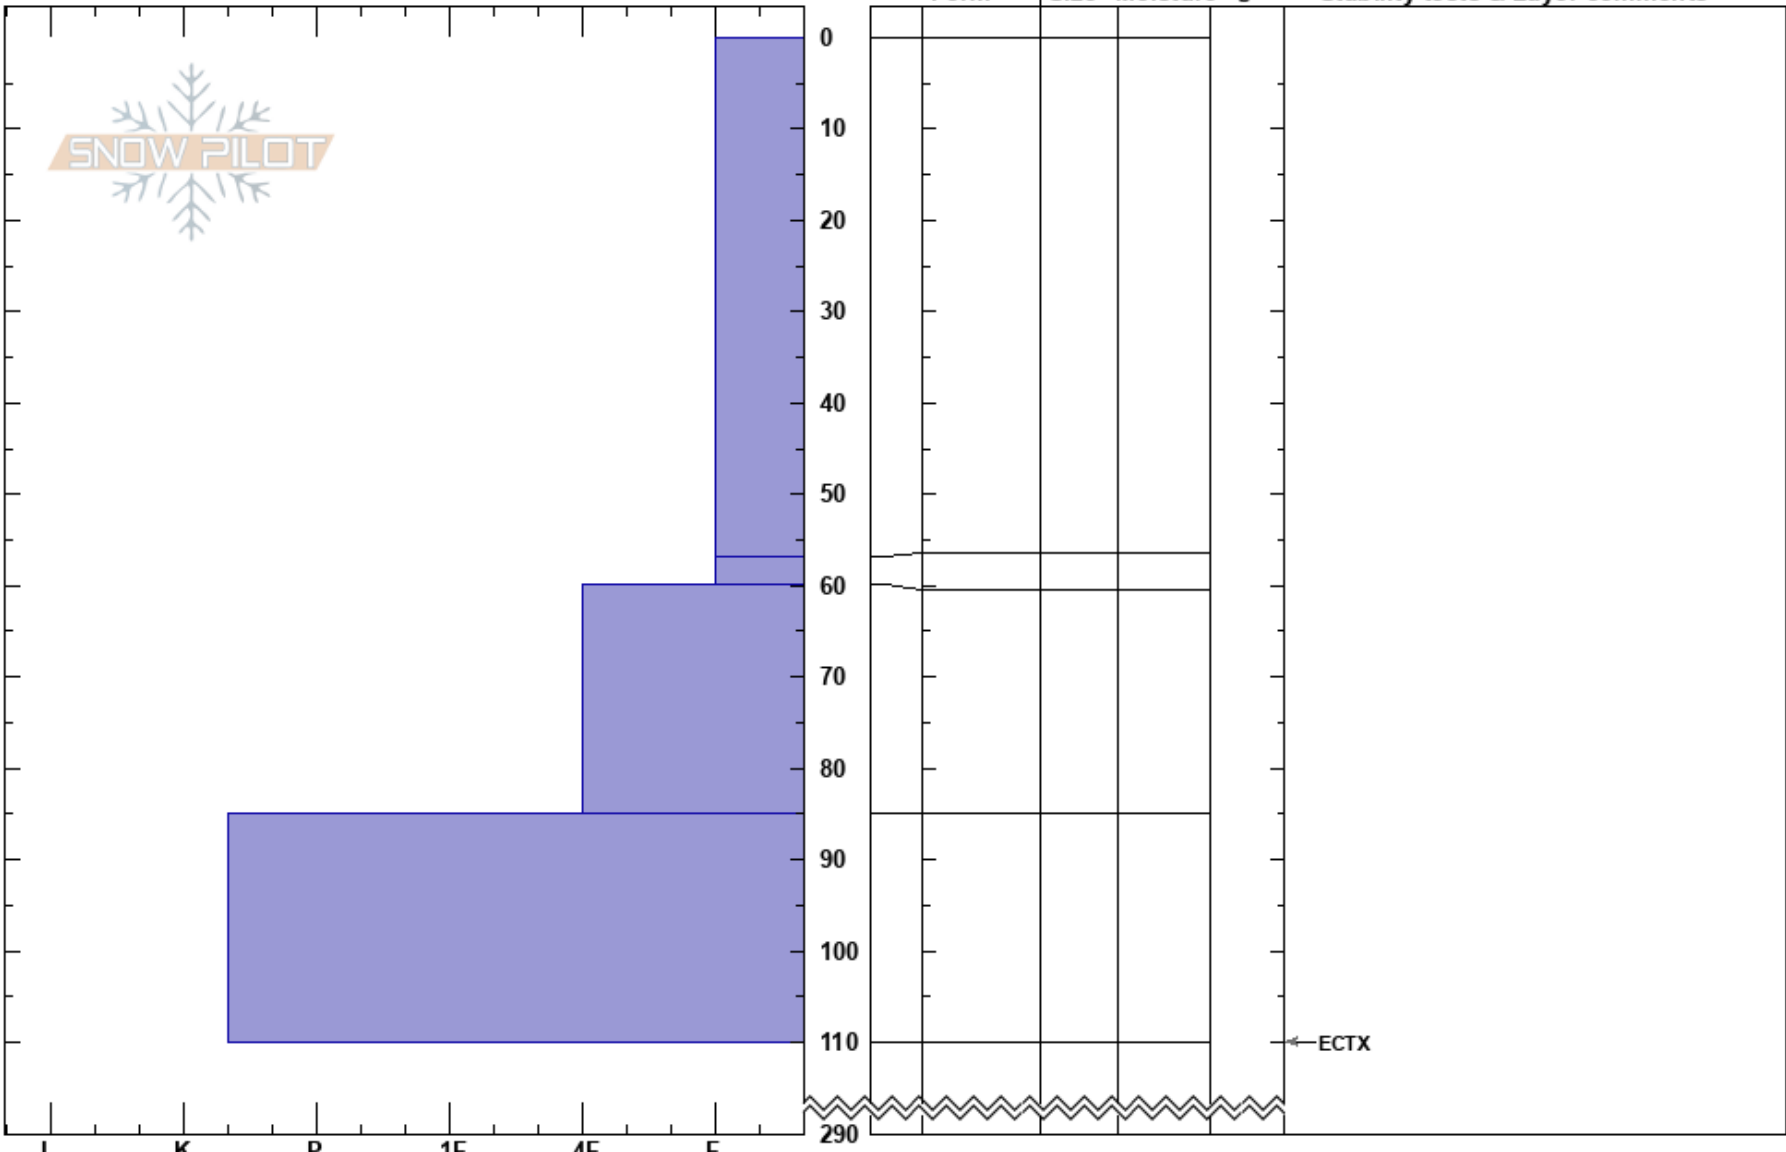

Pink Arm Test Pit
 Chugach Range
 AK
 Elevation: 5358 ft
 Aspect: NE
 Specifics:

Alaska Backcountry Guides
 04/15/2023 - 12:00pm
 Co-ord: 61.19742N, -146.05868W
 Slope Angle: 29°
 Wind Loading:

Stability:
 Air Temperature:
 Sky Cover: BKN
 Precipitation:
 Wind: SE Calm

HS:290
 Layer Notes:
 57-60cm: Problematic layer

Notes: