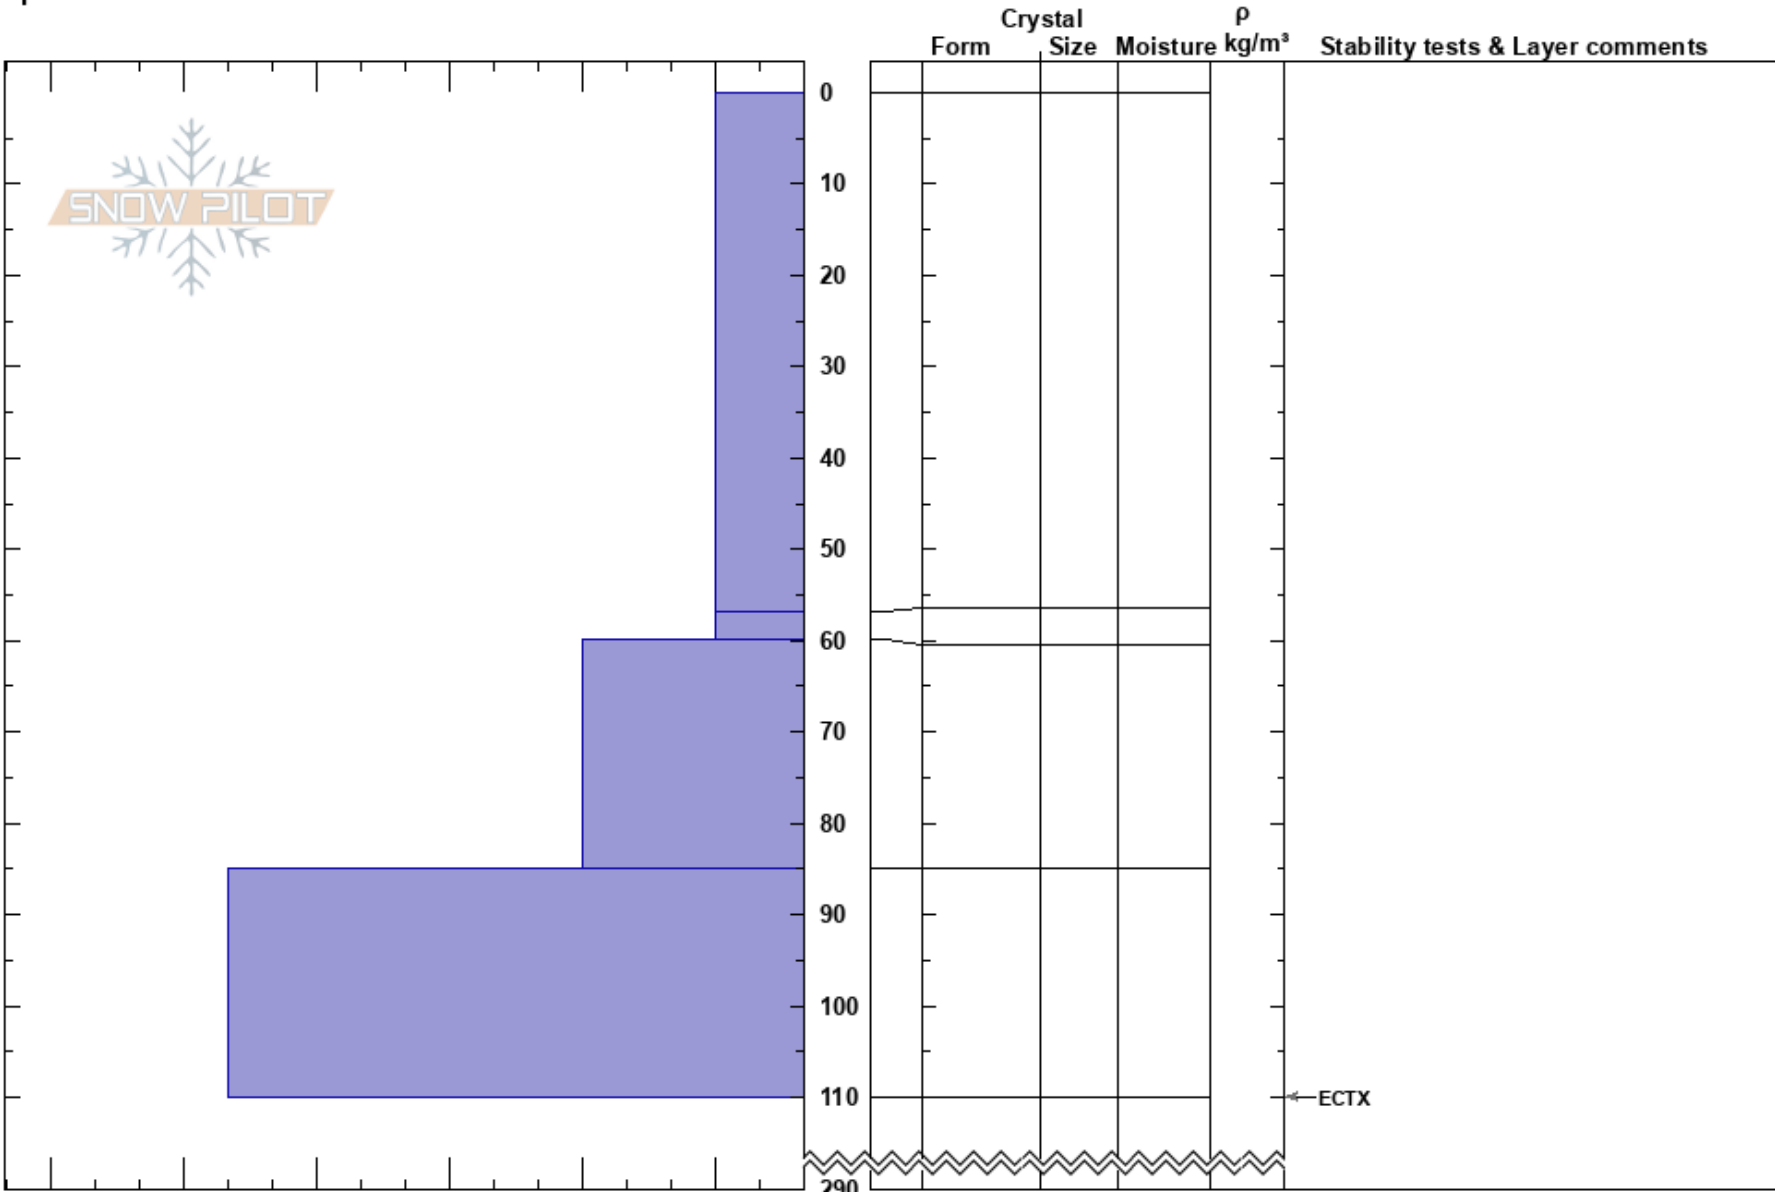

Pink Arm Test Pit
Chugach Range
AK
Elevation: 5358 ft
Aspect: NE
Specifics:

Alaska Backcountry Guides
04/15/2023 - 12:00pm
Co-ord: 61.19742N, -146.05868W
Slope Angle: 29°
Wind Loading:

Stability:
Air Temperature:
Sky Cover: BKN
Precipitation:
Wind: SE Calm

HS:290
Layer Notes:
57-60cm: Problematic layer

Notes: