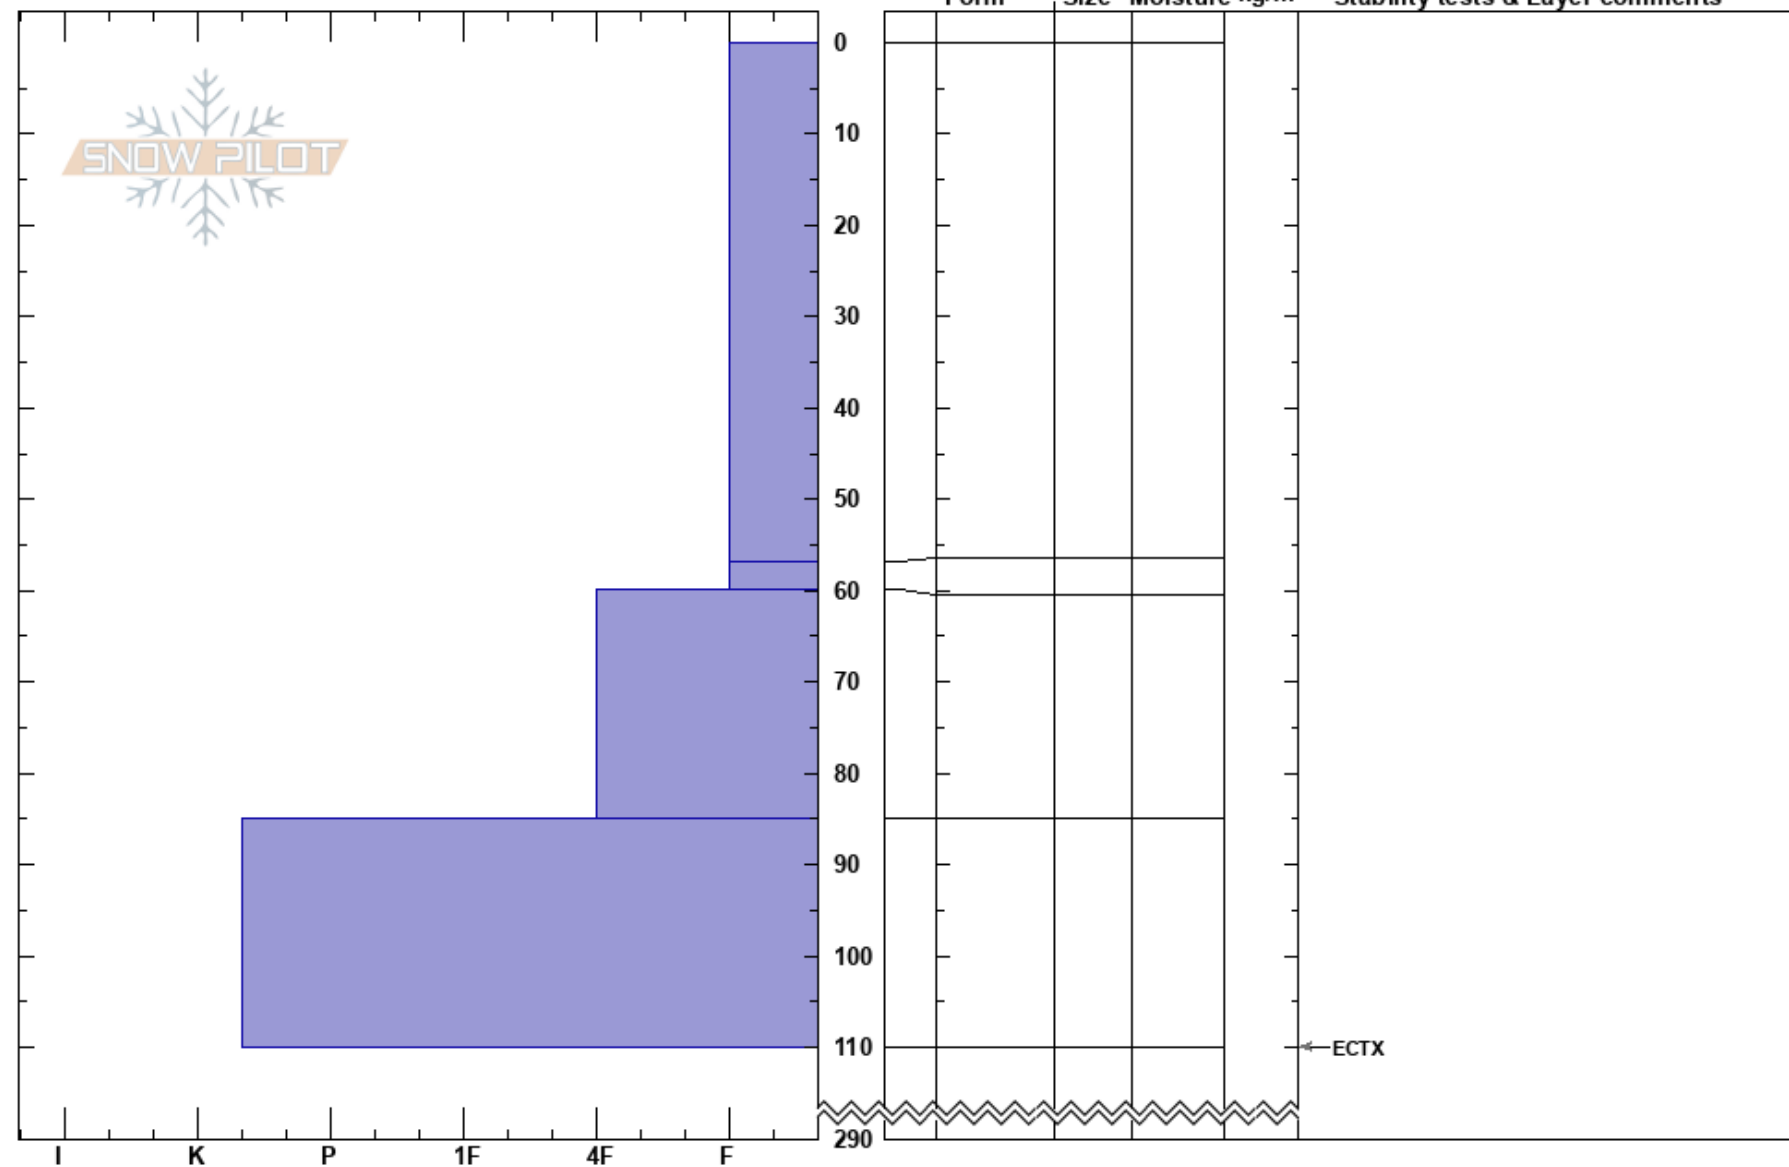

Pink Arm Test Pit
Chugach Range
AK
Elevation: 5358 ft
Aspect: NE
Specifics:

Alaska Backcountry Guides
04/15/2023 - 12:00pm
Co-ord: 61.19742N, -146.05868W
Slope Angle: 29°
Wind Loading:

Stability: **HS:290**
Air Temperature: 57-60cm: Problematic layer
Sky Cover: BKN
Precipitation:
Wind: SE Calm