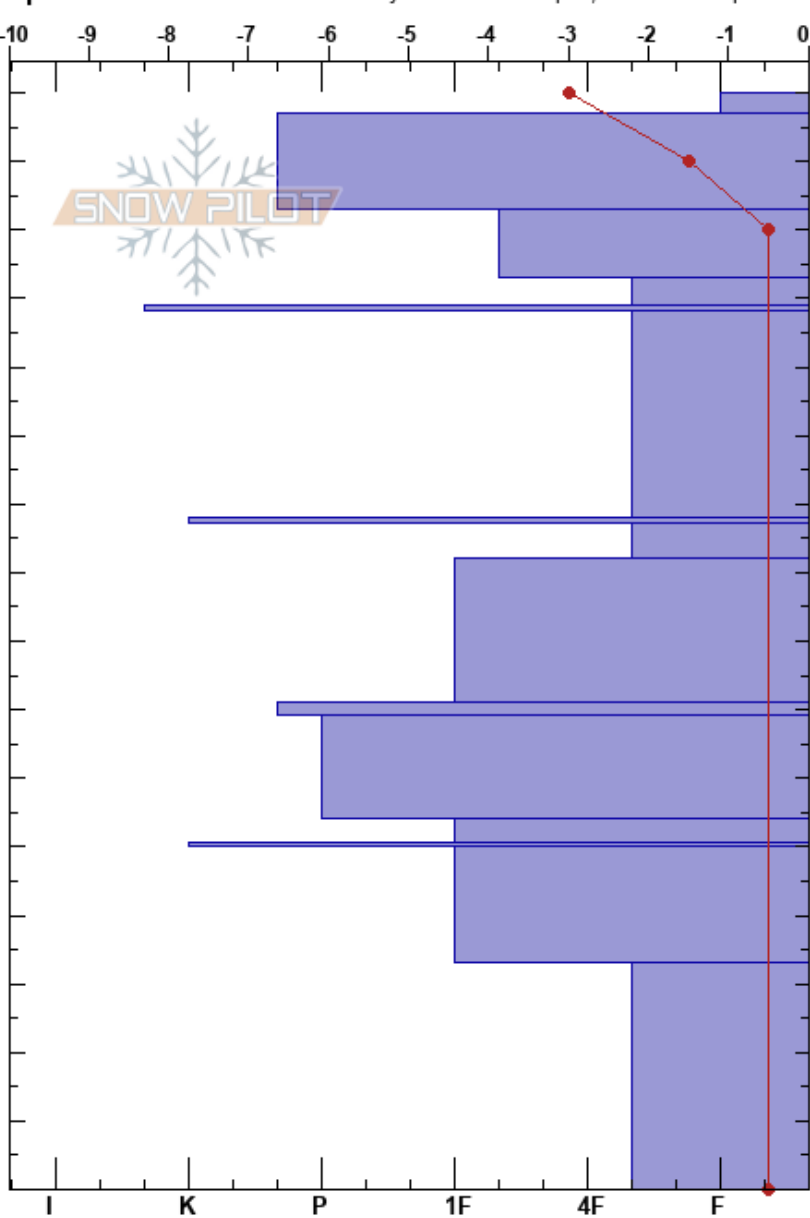

Below Garden Wall Wx
 Lewis Range
 MT
 Elevation: 7200 ft
 Aspect: SE
 Specifics: Recent avalanche activity on different slopes; We skied slope

Jon Hageness
 04/17/2023 - 12:45pm
 Co-ord: 48.74666N, -113.74260W
 Slope Angle: 35°
 Wind Loading: previous

Stability:
 Air Temperature: -4.6°C
 Sky Cover: OVC
 Precipitation: NO
 Wind: NW Moderate

HS: 160
 128-98cm: Problematic layer

Height (cm)	Crystal		Moisture	ρ kg/m ³	Stability tests & Layer comments
	Form	Size			
160	+	2			
150	⊙⊙		D		
140	●	1	M		← CT8, Q3 @143cm
130	⊖	1.5	M		
120	■		M		
110	⊖	1.5	M-W		
100	■		M		← PST85/100 (End) @98cm
90	⊖	2	M		
80	●	1	M		
70	⊙⊙		M		
60	●	1	M		
50	⊖	1-1.5	M		
40	■		M		
30	⊖	1.5	M		
20	⊖	2-2.5	M		← PST100/100 (X) @25cm
10					
0					