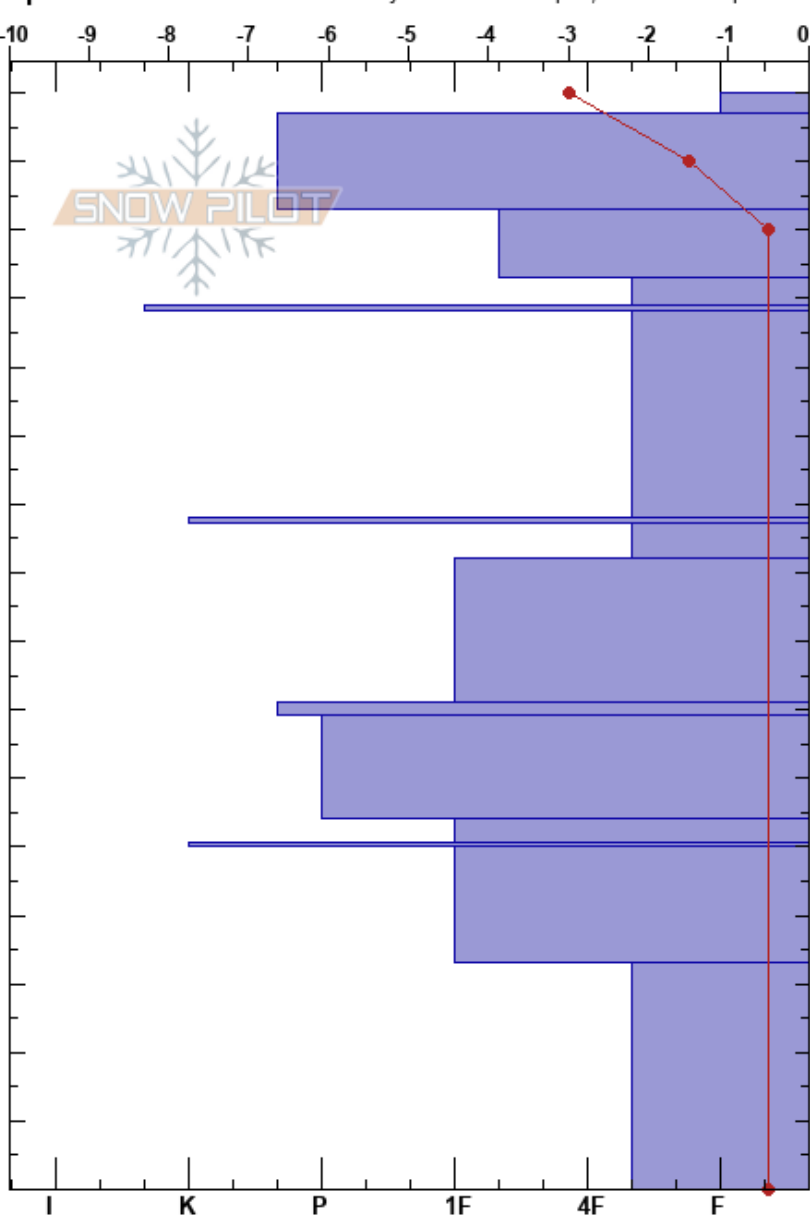

Below Garden Wall Wx
 Lewis Range
 MT
 Elevation: 7200 ft
 Aspect: SE
 Specifics: Recent avalanche activity on different slopes; We skied slope

Jon Hageness
 04/17/2023 - 12:45pm
 Co-ord: 48.74666N, -113.74260W
 Slope Angle: 35°
 Wind Loading: previous

Stability:
 Air Temperature: -4.6°C
 Sky Cover: OVC
 Precipitation: NO
 Wind: NW Moderate

HS: 160
 128-98cm: Problematic layer

Depth (cm)	Crystal		Moisture	ρ kg/m ³	Stability tests & Layer comments
	Form	Size			
160	+	2			
150	⊙⊙		D		
140	●	1	M		← CT8, Q3 @143cm
130	⊖	1.5	M		
120	■		M		
110	⊖	1.5	M-W		
100	■		M		← PST85/100 (End) @98cm
90	⊖	2	M		
80	●	1	M		
70	⊙⊙		M		
60	●	1	M		
50	⊖	1-1.5	M		
40	■		M		
30	⊖	1.5	M		
20	⊖	2-2.5	M		← PST100/100 (X) @25cm
10					
0					