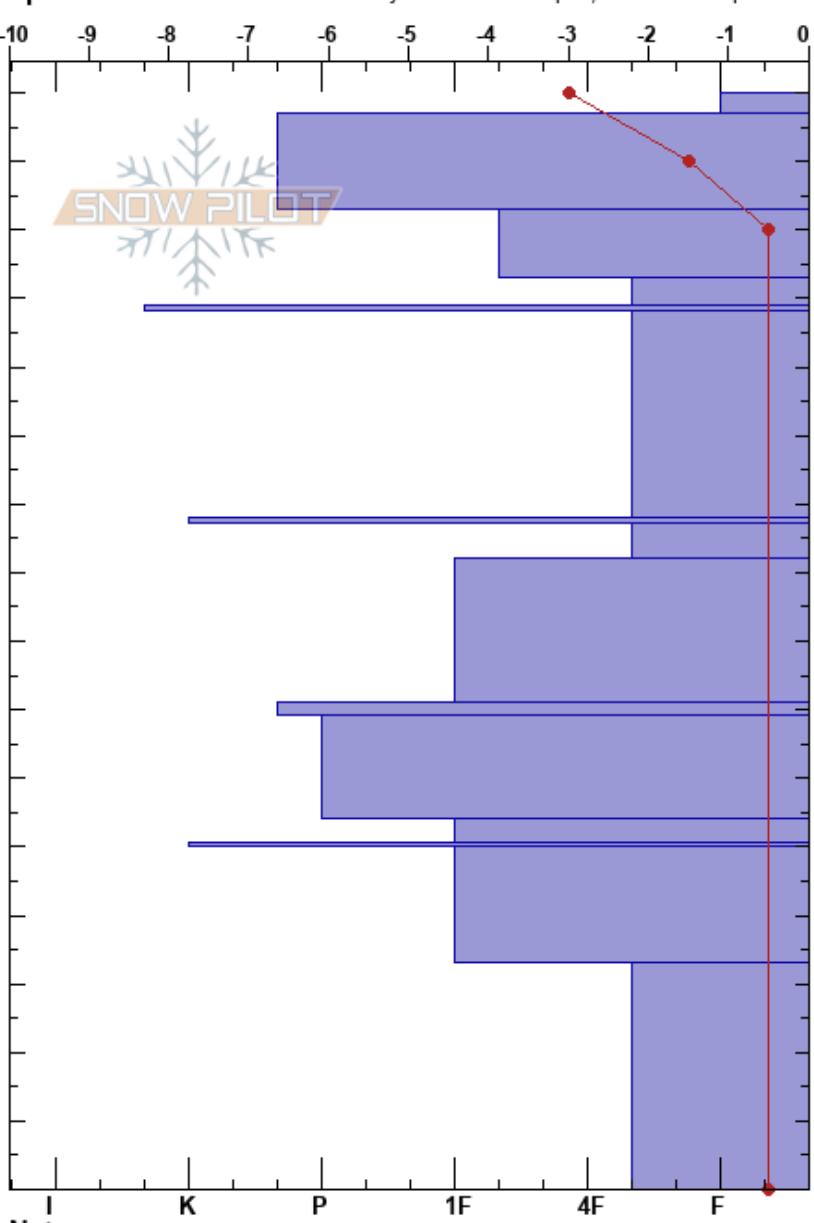

Below Garden Wall Wx
 Lewis Range
 MT
 Elevation: 7200 ft
 Aspect: SE
 Specifics: Recent avalanche activity on different slopes; We skied slope

Jon Hageness
 04/17/2023 - 12:45pm
 Co-ord: 48.74666N, -113.74260W
 Slope Angle: 35°
 Wind Loading: previous

Stability:
 Air Temperature: -4.6°C
 Sky Cover: OVC
 Precipitation: NO
 Wind: NW Moderate

HS: 160
 128-98cm: Problematic layer

Depth (cm)	Crystal		Moisture	ρ kg/m ³	Stability tests & Layer comments
	Form	Size			
160	+	2			
150	⊙⊙		D		
140	●	1	M		← CT8, Q3 @143cm
130	⊖	1.5	M		
120	■		M		
110	⊖	1.5	M-W		
100	■		M		← PST85/100 (End) @98cm
90	⊖	2	M		
80	●	1	M		
70	⊙⊙		M		
60	●	1	M		
50	⊖	1-1.5	M		
40	■		M		
30	⊖	1.5	M		
20	⊖	2-2.5	M		← PST100/100 (X) @25cm
10					
0					