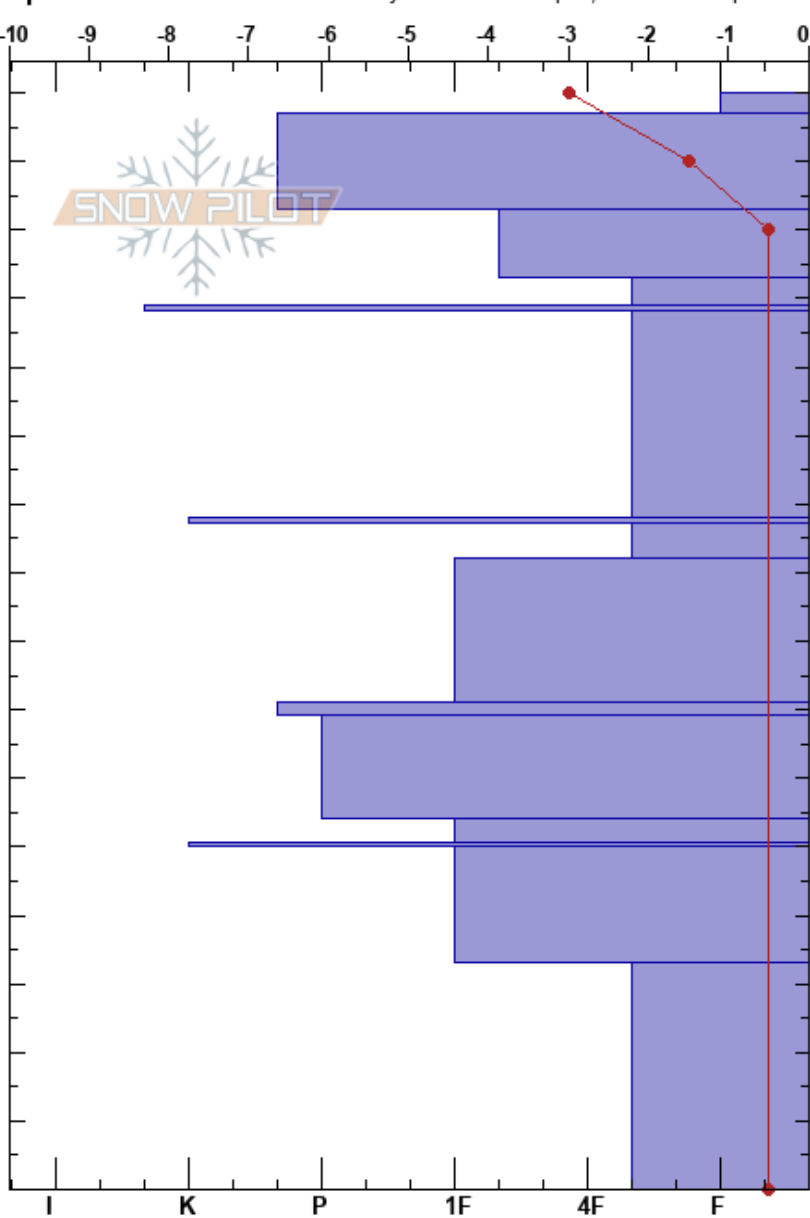

Below Garden Wall Wx
 Lewis Range
 MT
 Elevation: 7200 ft
 Aspect: SE
 Specifics: Recent avalanche activity on different slopes; We skied slope

Jon Hageness
 04/17/2023 - 12:45pm
 Co-ord: 48.74666N, -113.74260W
 Slope Angle: 35°
 Wind Loading: previous

Stability:
 Air Temperature: -4.6°C
 Sky Cover: OVC
 Precipitation: NO
 Wind: NW Moderate

HS: 160
 128-98cm: Problematic layer

Elevation (cm)	Crystal		Moisture	ρ kg/m ³	Stability tests & Layer comments
	Form	Size			
160	+	2			
150	⊙⊙		D		
140	●	1	M		← CT8, Q3 @143cm
130	⊖	1.5	M		
120	■		M		
110	⊖	1.5	M-W		
100	■		M		← PST85/100 (End) @98cm
90	⊖	2	M		
80	●	1	M		
70	⊙⊙		M		
60	●	1	M		
50	⊖	1-1.5	M		
40	■		M		
30	⊖	1.5	M		
20	⊖	2-2.5	M		← PST100/100 (X) @25cm
10					
0					