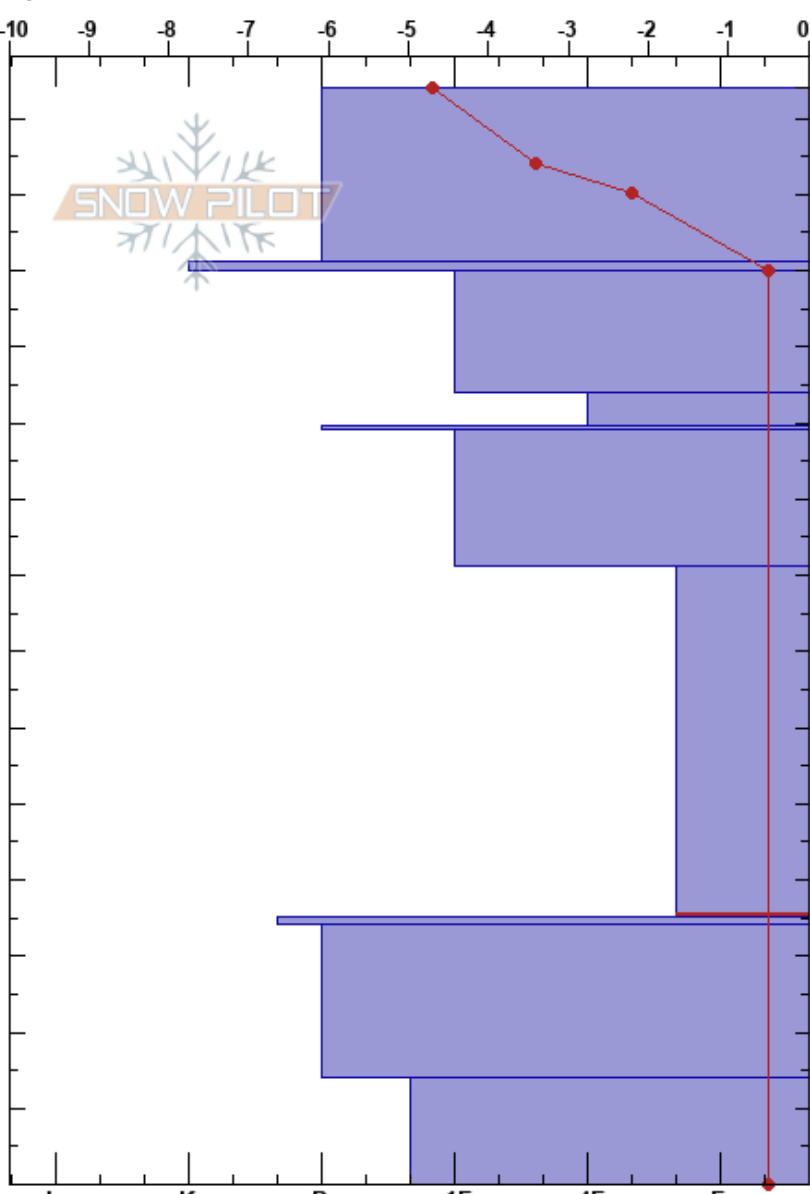

Path Above Russ's
 Lewis Range
 MT
 Elevation: 5500 ft
 Aspect: SW

Jon Hageness
 04/13/2023 - 9:50am
 Co-ord: 48.74430N, -113.75541W
 Slope Angle: 36°
 Wind Loading: no

Stability:
 Air Temperature: -3.3°C
 Sky Cover: BKN
 Precipitation: NO
 Wind:

HS: 144
 81-35cm: Problematic layer

Specifics: Recent avalanche activity on similar slopes; Recent avalanche activity on different slopes; We skied slope

Crystal Form	Crystal Size	Moisture	ρ kg/m ³	Stability tests & Layer comments
⊙⊙		D		
■		M		
●	1	M		
⊖	1-1.5	M		
⊙⊙		M		
●	1	M		
⊖	2-2.5	M		
⊙⊙		M		← PST100/100 (X) @ 35cm
●	1	M		
⊖	1.5-2	M		