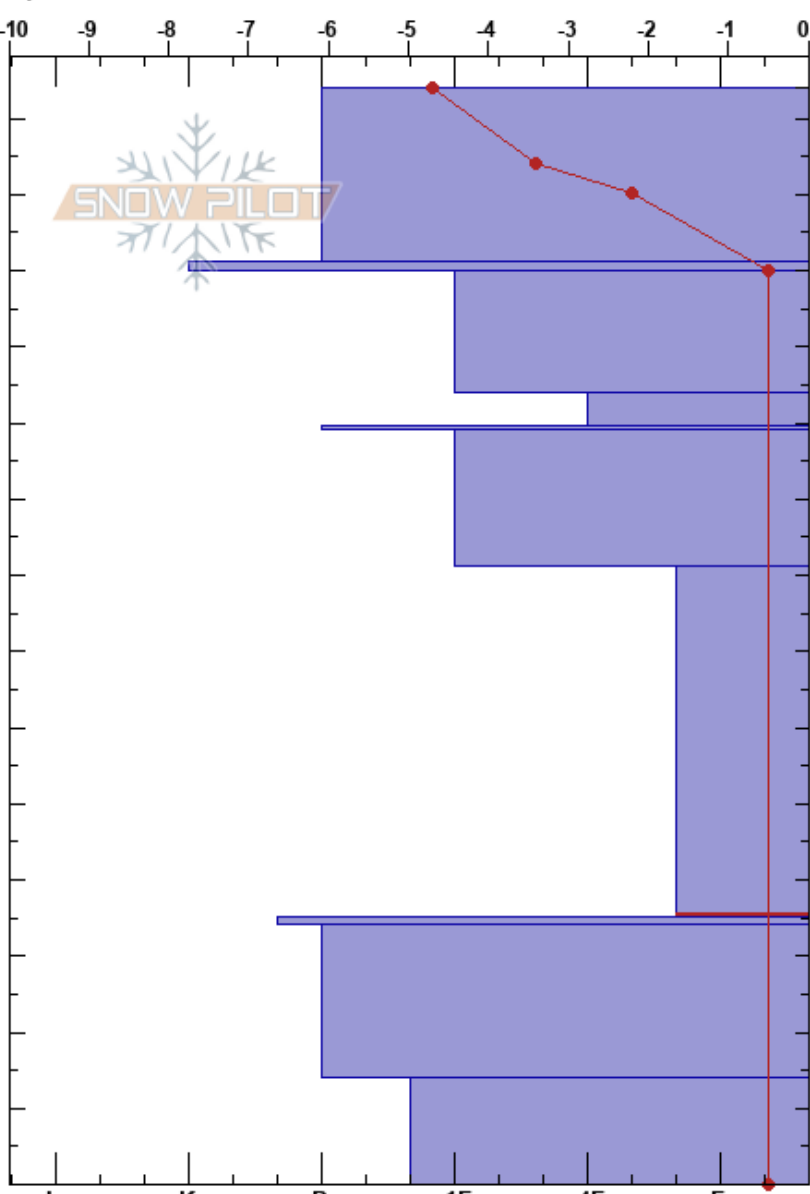

Path Above Russ's
 Lewis Range
 MT
 Elevation: 5500 ft
 Aspect: SW

Jon Hageness
 04/13/2023 - 9:50am
 Co-ord: 48.74430N, -113.75541W
 Slope Angle: 36°
 Wind Loading: no

Stability: **HS: 144**
 Air Temperature: -3.3°C
 Sky Cover: BKN
 Precipitation: NO
 Wind:
 Layer Notes: 81-35cm: Problematic layer

Specifics: Recent avalanche activity on similar slopes; Recent avalanche activity on different slopes; We skied slope

Crystal Form	Crystal Size	Moisture	ρ kg/m ³	Stability tests & Layer comments
⊙⊙				
■				
●	1			
⊖	1-1.5			
⊙⊙				
●	1			
⊖	2-2.5			
⊙⊙				← PST100/100 (X) @35cm
●	1			
⊖	1.5-2			