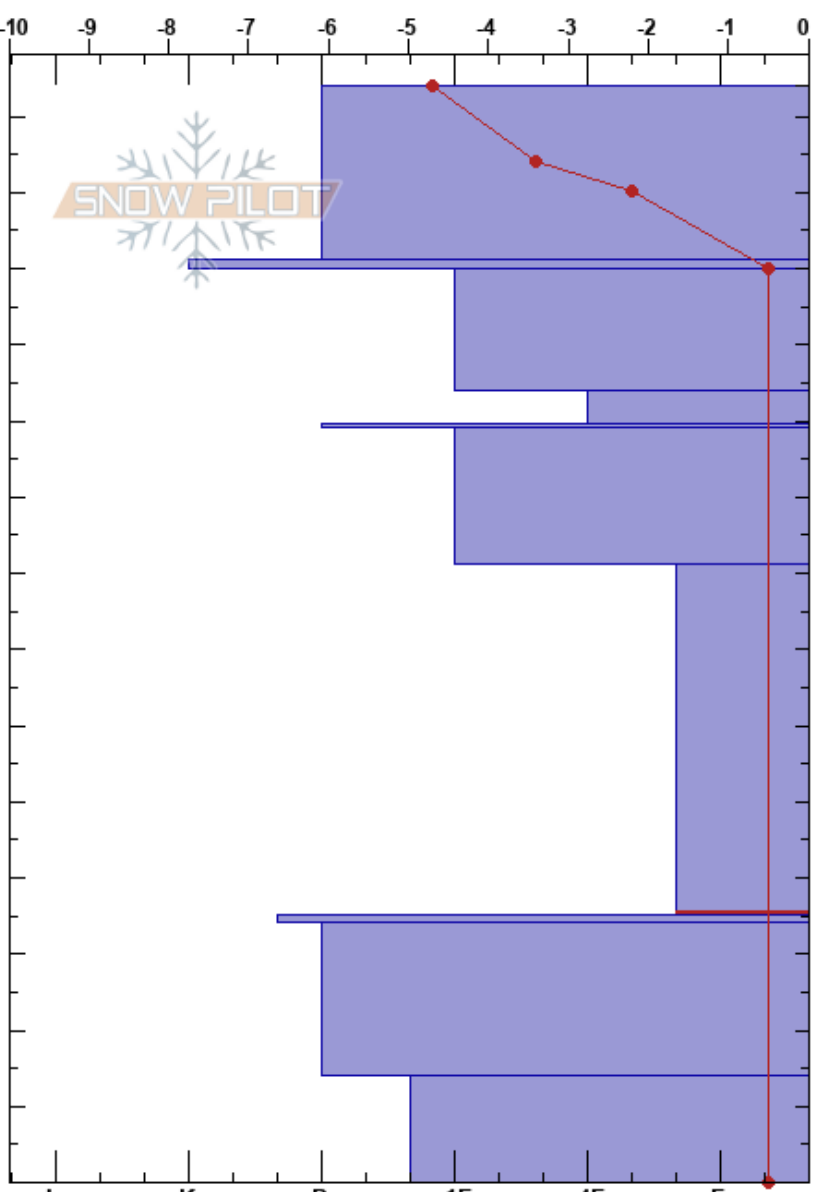

Path Above Russ's
 Lewis Range
 MT
 Elevation: 5500 ft
 Aspect: SW

Jon Hageness
 04/13/2023 - 9:50am
 Co-ord: 48.74430N, -113.75541W
 Slope Angle: 36°
 Wind Loading: no

Stability:
 Air Temperature: -3.3°C
 Sky Cover: BKN
 Precipitation: NO
 Wind:

HS: 144
 81-35cm: Problematic layer

Specifics: Recent avalanche activity on similar slopes; Recent avalanche activity on different slopes; We skied slope

Crystal Form	Crystal Size	Moisture	ρ kg/m ³	Stability tests & Layer comments
⊙⊙				
■				
●	1			
⊖	1-1.5			
⊙⊙				
●	1			
⊖	2-2.5			
⊙⊙				← PST100/100 (X) @ 35cm
●	1			
⊖	1.5-2			