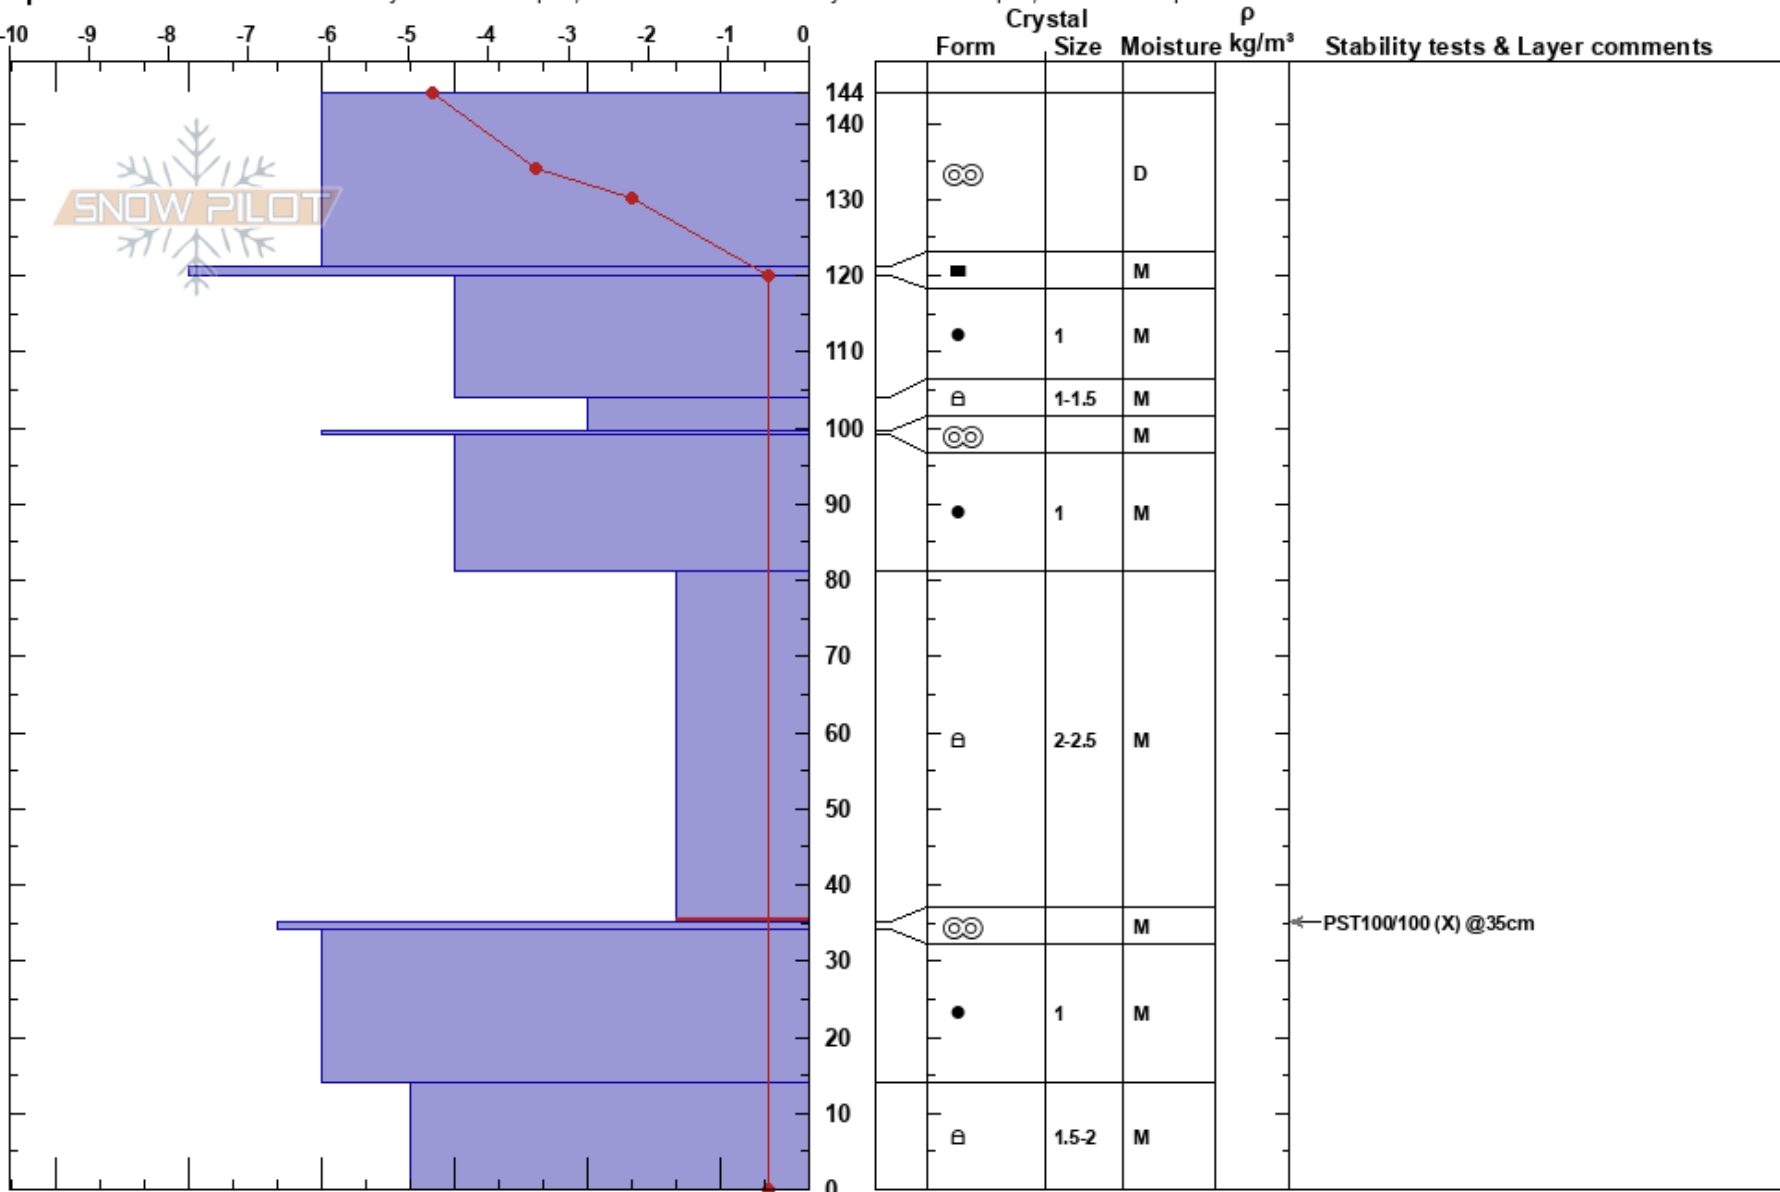

Path Above Russ's
 Lewis Range
 MT
 Elevation: 5500 ft
 Aspect: SW

Jon Hageness
 04/13/2023 - 9:50am
 Co-ord: 48.74430N, -113.75541W
 Slope Angle: 36°
 Wind Loading: no

Stability:
 Air Temperature: -3.3°C
 Sky Cover: BKN
 Precipitation: NO
 Wind:

HS: 144
 81-35cm: Problematic layer

Specifics: Recent avalanche activity on similar slopes; Recent avalanche activity on different slopes; We skied slope

Notes: