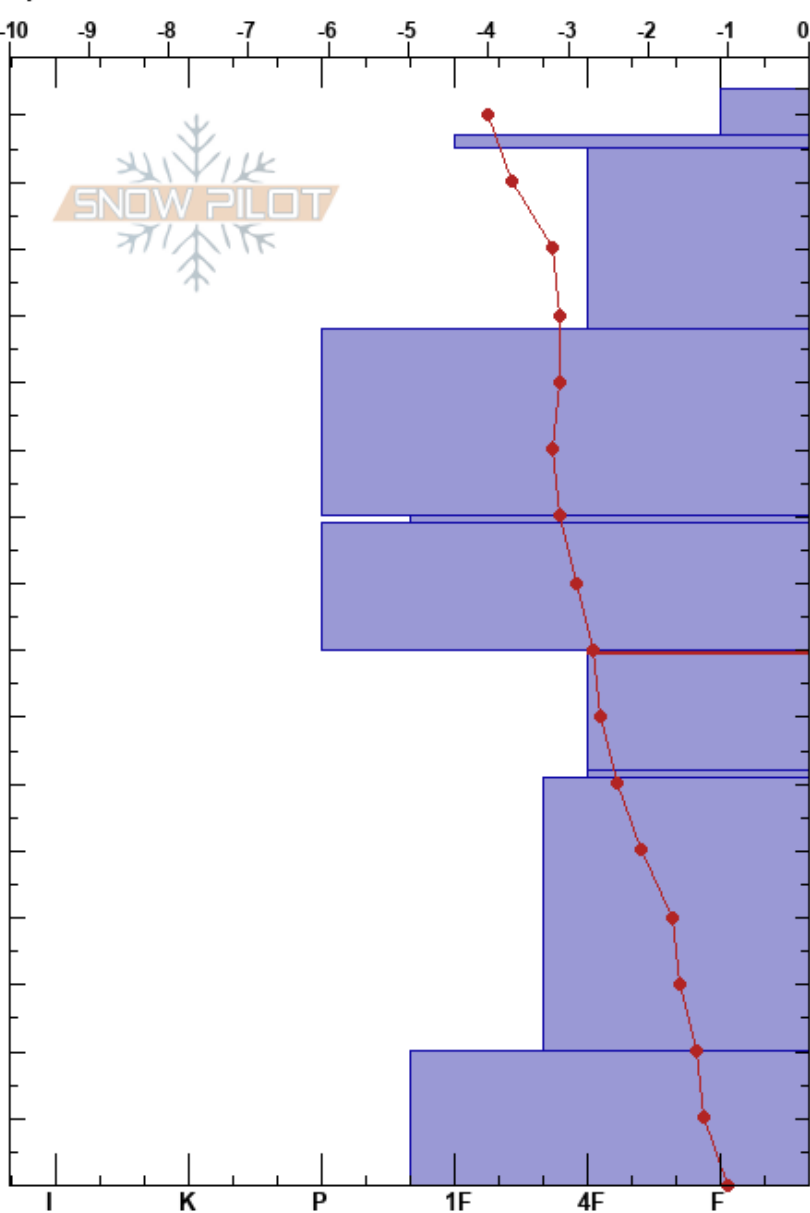

Shot Plot
 Sunshine Village
 AB
 Elevation: 2280 m
 Aspect:

Karel Foniok
 17/04/2023 - 12:20
 Co-ord: 51.09099N, -115.75436W
 Slope Angle: 0°
 Wind Loading: no

Stability: **HS: 164** **Layer Notes:**
 Air Temperature: -5.9°C **PF: 55** 80-62cm: Problematic layer
 Sky Cover: BKN **PS: 10**
 Precipitation: NO
 Wind: W Light Breeze

Specifics: Pit dug in a Ski Area; Pit is representative of backcountry

Form	Crystal		Moisture	ρ kg/m ³	Stability tests & Layer comments
	Size				
⋆	1				
∩	0.5-1		M	115	
⊙			D	165	
⊖	0.5-1		D		
⊖	1		D	250	
⊙			D	310	
□	1		D		
□	2		D	270	
⊙			D	260	
∧ (□)	3(2)		D		
∧	4		D	330	