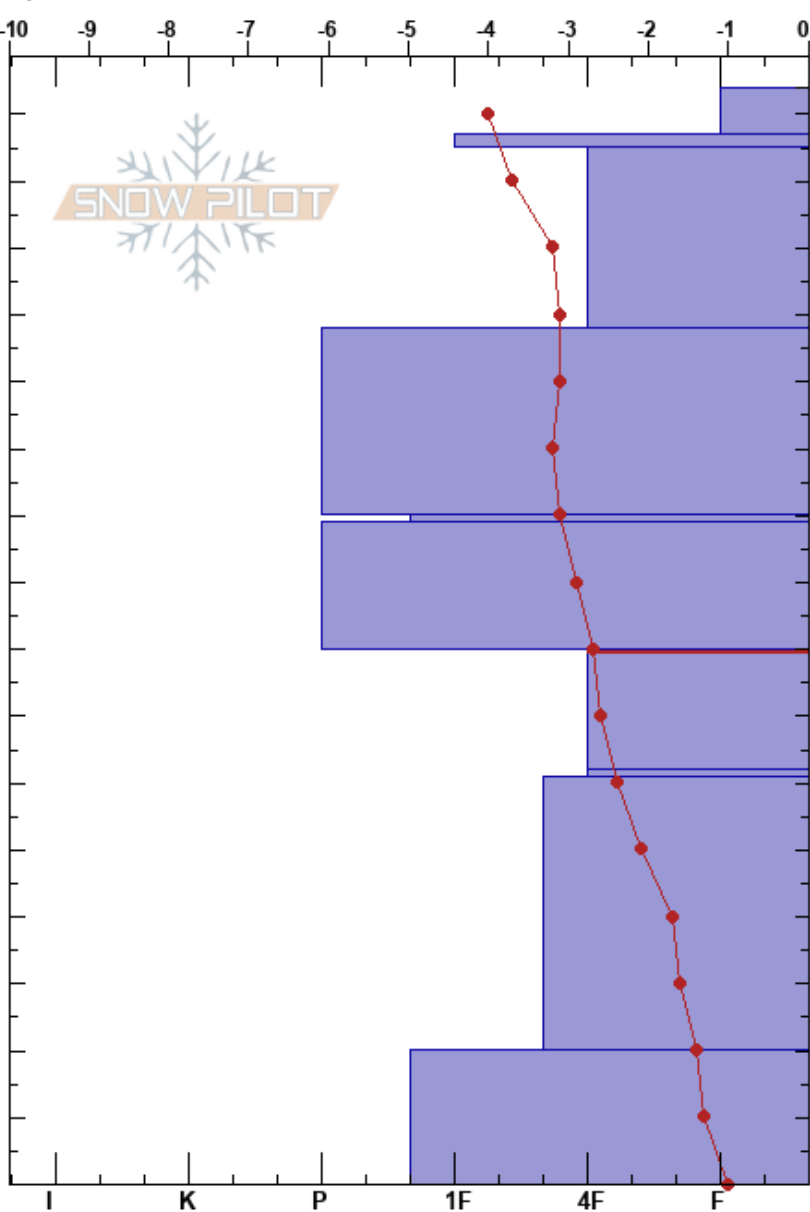

Shot Plot  
 Sunshine Village  
 AB  
 Elevation: 2280 m  
 Aspect:

Karel Foniok  
 17/04/2023 - 12:20  
 Co-ord: 51.09099N, -115.75436W  
 Slope Angle: 0°  
 Wind Loading: no

Stability: **HS: 164** **Layer Notes:**  
 Air Temperature: -5.9°C **PF: 55** 80-62cm: Problematic layer  
 Sky Cover: BKN **PS: 10**  
 Precipitation: NO  
 Wind: W Light Breeze

**Specifics:** Pit dug in a Ski Area; Pit is representative of backcountry

Form	Crystal		Moisture	$\rho$ kg/m <sup>3</sup>	Stability tests & Layer comments
	Size				
⋈	1				
∩	0.5-1		M	115	
⊙			D	165	
⊖	0.5-1		D		
⊖	1		D	250	
⊙			D	310	
□	1		D		
□	2		D	270	
⊙			D	260	
∧ (□)	3(2)		D		
∧	4		D	330	