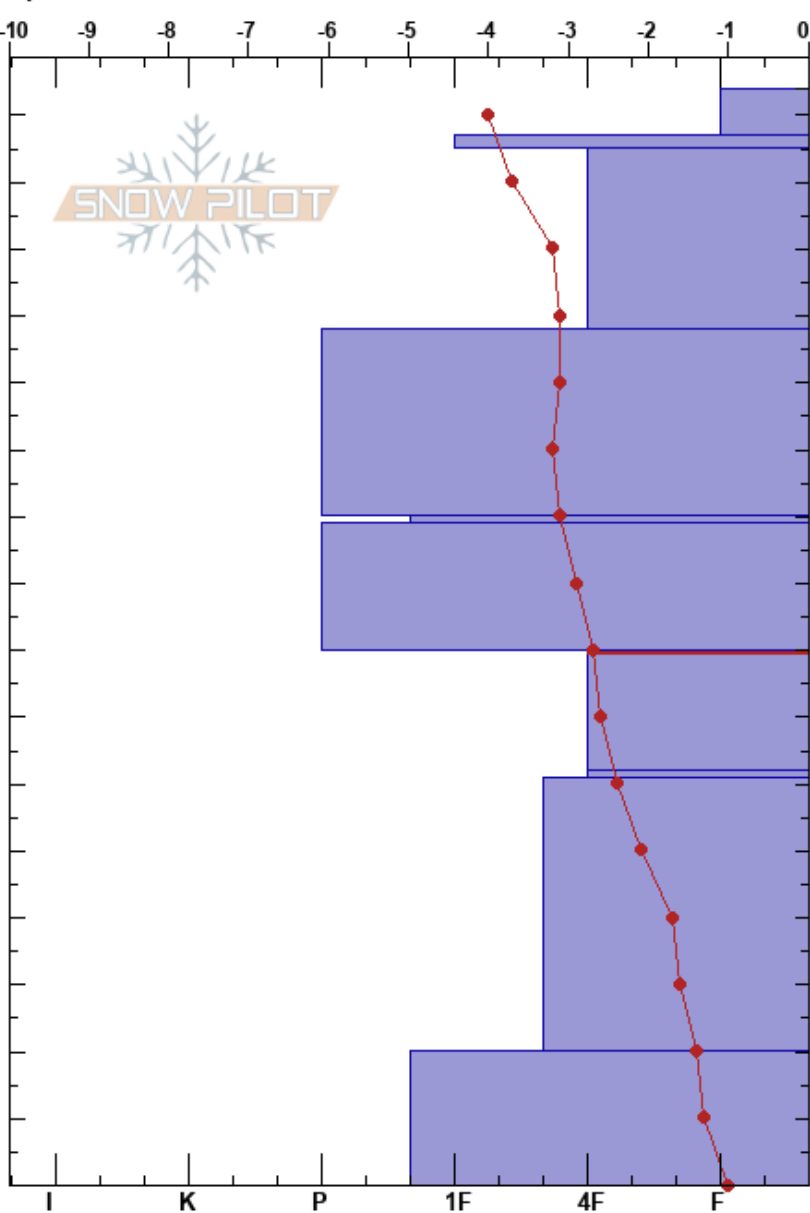

Shot Plot
 Sunshine Village
 AB
 Elevation: 2280 m
 Aspect:

Karel Foniok
 17/04/2023 - 12:20
 Co-ord: 51.09099N, -115.75436W
 Slope Angle: 0°
 Wind Loading: no

Stability: **HS: 164** **Layer Notes:**
 Air Temperature: -5.9°C **PF: 55** 80-62cm: Problematic layer
 Sky Cover: BKN **PS: 10**
 Precipitation: NO
 Wind: W Light Breeze

Specifics: Pit dug in a Ski Area; Pit is representative of backcountry

Form	Crystal		Moisture	ρ kg/m ³	Stability tests & Layer comments
	Size				
⋆	1				
∩	0.5-1		M	115	
⊙			D		
				165	
⊖	0.5-1		D		
⊖	1		D		
				250	
⊙			D		
				310	
□	1		D		
□	2		D		
				270	
⊙			D		
				260	
∧ (□)	3(2)		D		
∧	4		D		
				330	