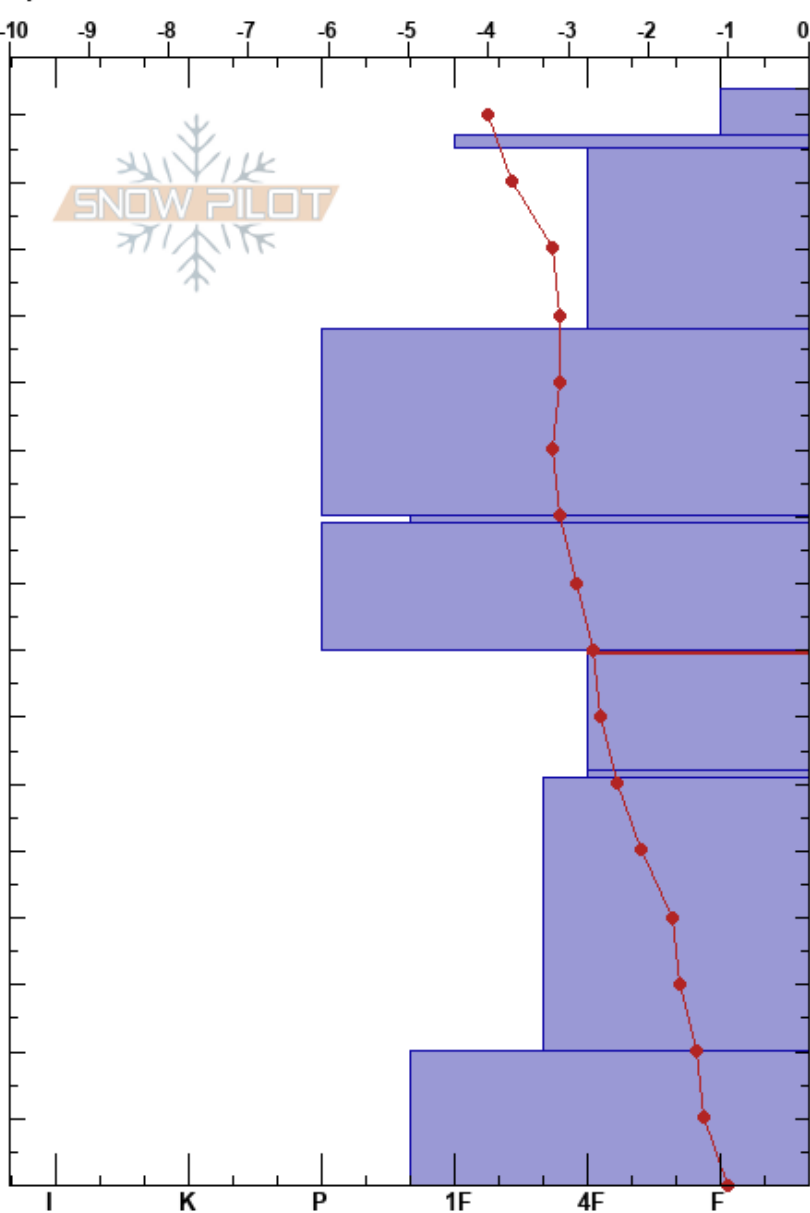

Shot Plot
 Sunshine Village
 AB
 Elevation: 2280 m
 Aspect:

Karel Foniok
 17/04/2023 - 12:20
 Co-ord: 51.09099N, -115.75436W
 Slope Angle: 0°
 Wind Loading: no

Stability: **HS: 164** **Layer Notes:**
 Air Temperature: -5.9°C **PF: 55** 80-62cm: Problematic layer
 Sky Cover: BKN **PS: 10**
 Precipitation: NO
 Wind: W Light Breeze

Specifics: Pit dug in a Ski Area; Pit is representative of backcountry

Form	Crystal		Moisture	ρ kg/m ³	Stability tests & Layer comments
	Size				
⋈	1				
∩	0.5-1		M	115	
⊙			D	165	
⊖	0.5-1		D		
⊖	1		D	250	
⊙			D	310	
□	1		D		
□	2		D	270	
⊙			D	260	
∧ (□)	3(2)		D		
∧	4		D	330	