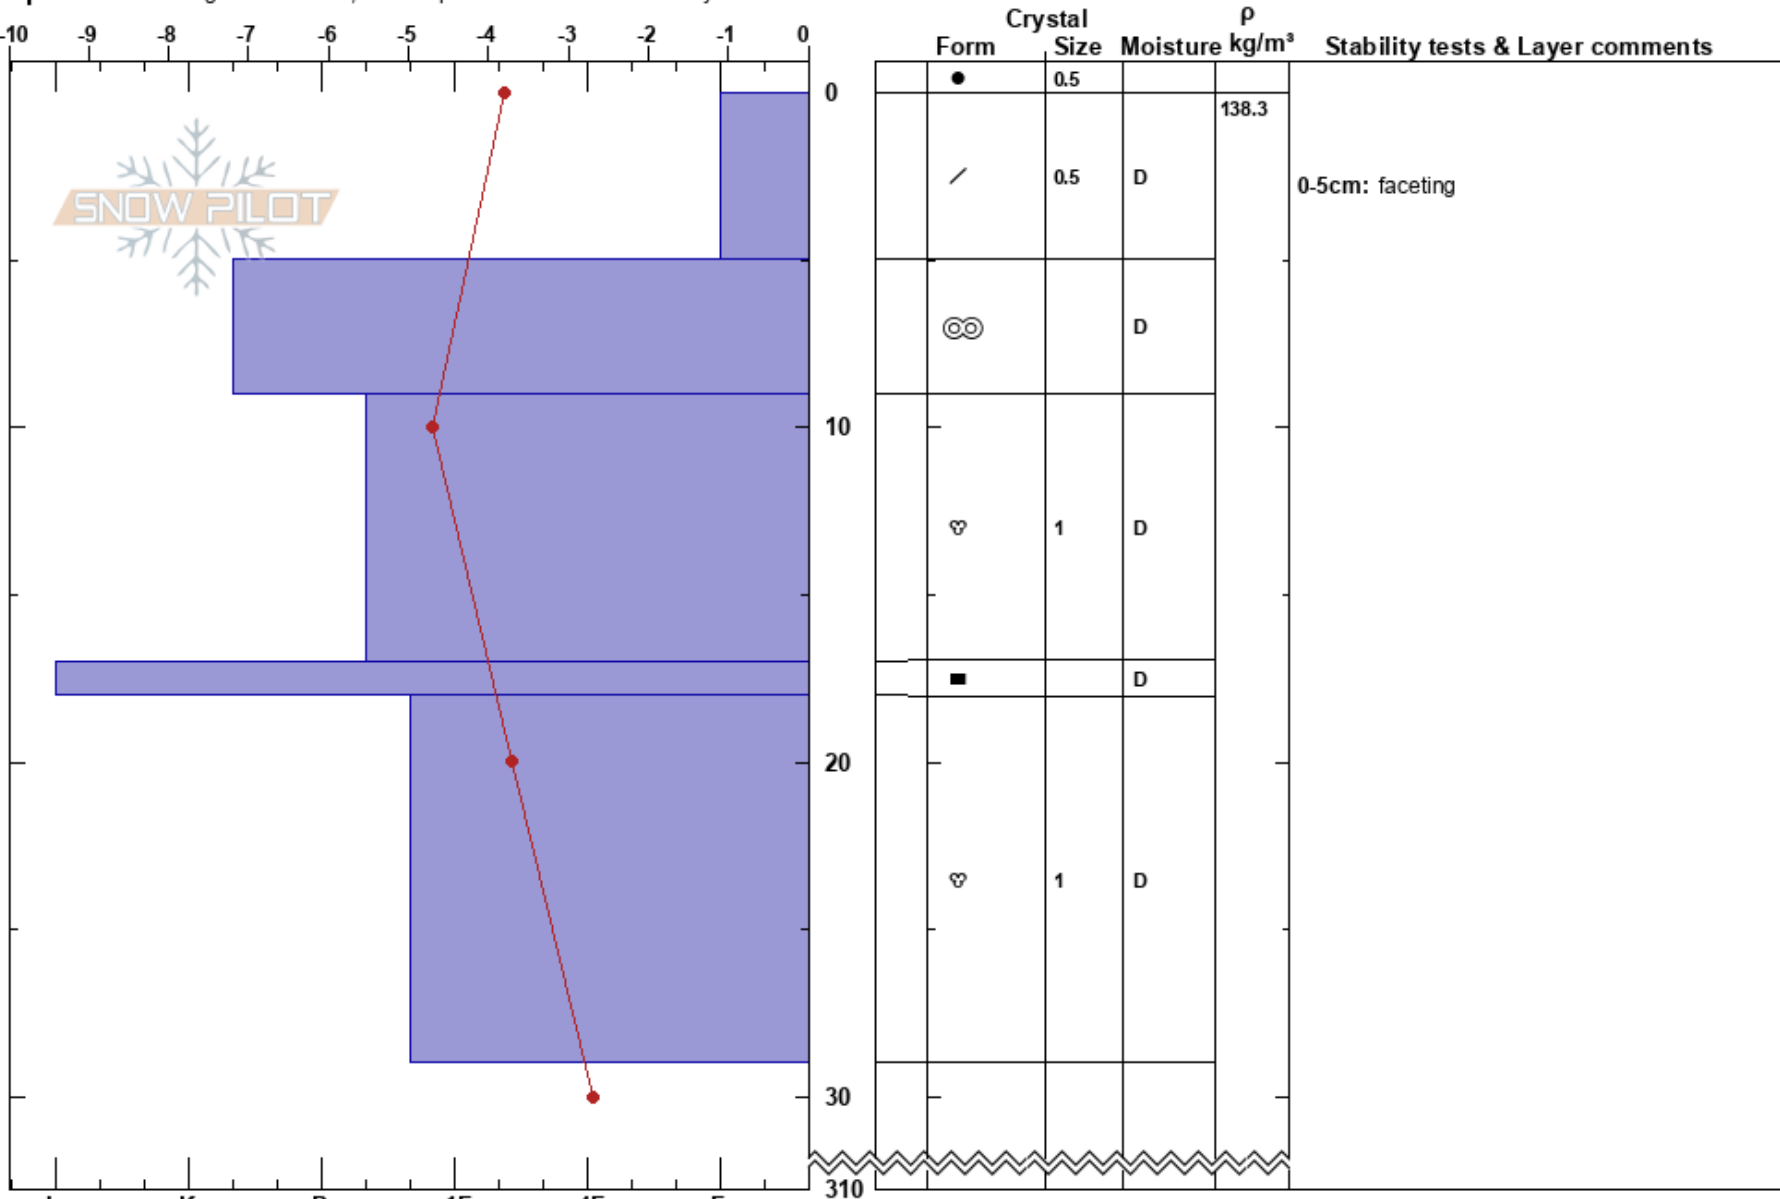

Spirit - 2023-04-15

Nata de Leeuw

Stability:

HS:310

Layer Notes:

Madison Range-N

04/17/2023 - 9:50am

Air Temperature: -3.8°C

PF: 5

0-5cm: faceting

MT

Co-ord: 12T 465256W 5009697N

Sky Cover: SCT

Elevation: 2680 m

Slope Angle: 18°

Precipitation: NO

Aspect: NE

Wind Loading: no

Wind: Calm

Specifics: Pit dug in a Ski Area; Pit is representative of backcountry

Notes: Small ripples on surface