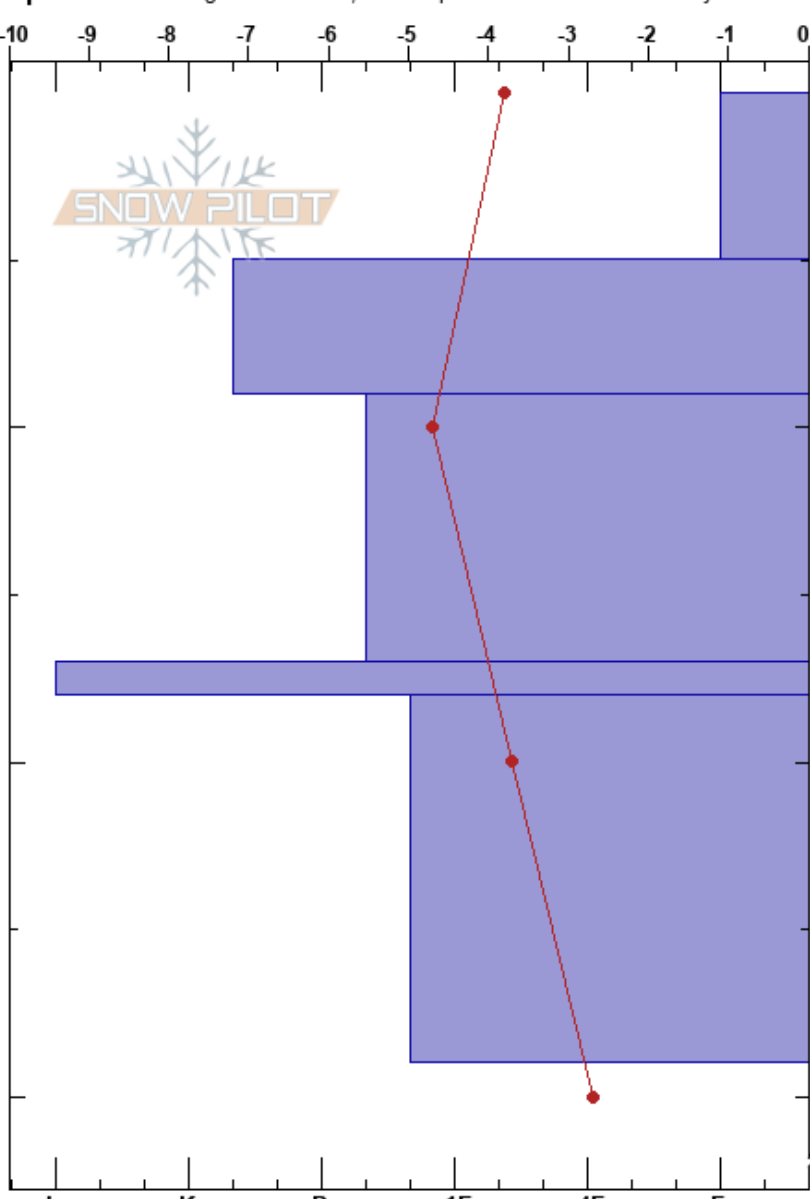

Spirit - 2023-04-15

Nata de Leeuw

Stability:

HS:310

Layer Notes:

Madison Range-N

04/17/2023 - 9:50am

Air Temperature: -3.8°C

PF: 5

0-5cm: faceting

MT

Co-ord: 12T 465256W 5009697N

Sky Cover: SCT

Elevation: 2680 m

Slope Angle: 18°

Precipitation: NO

Aspect: NE

Wind Loading: no

Wind: Calm

Specifics: Pit dug in a Ski Area; Pit is representative of backcountry

Form	Crystal Size	Moisture	ρ kg/m ³	Stability tests & Layer comments
●	0.5		138.3	0-5cm: faceting
/	0.5	D		
⊙⊙		D		
♡	1	D		
■		D		
♡	1	D		
310				

Notes: Small ripples on surface