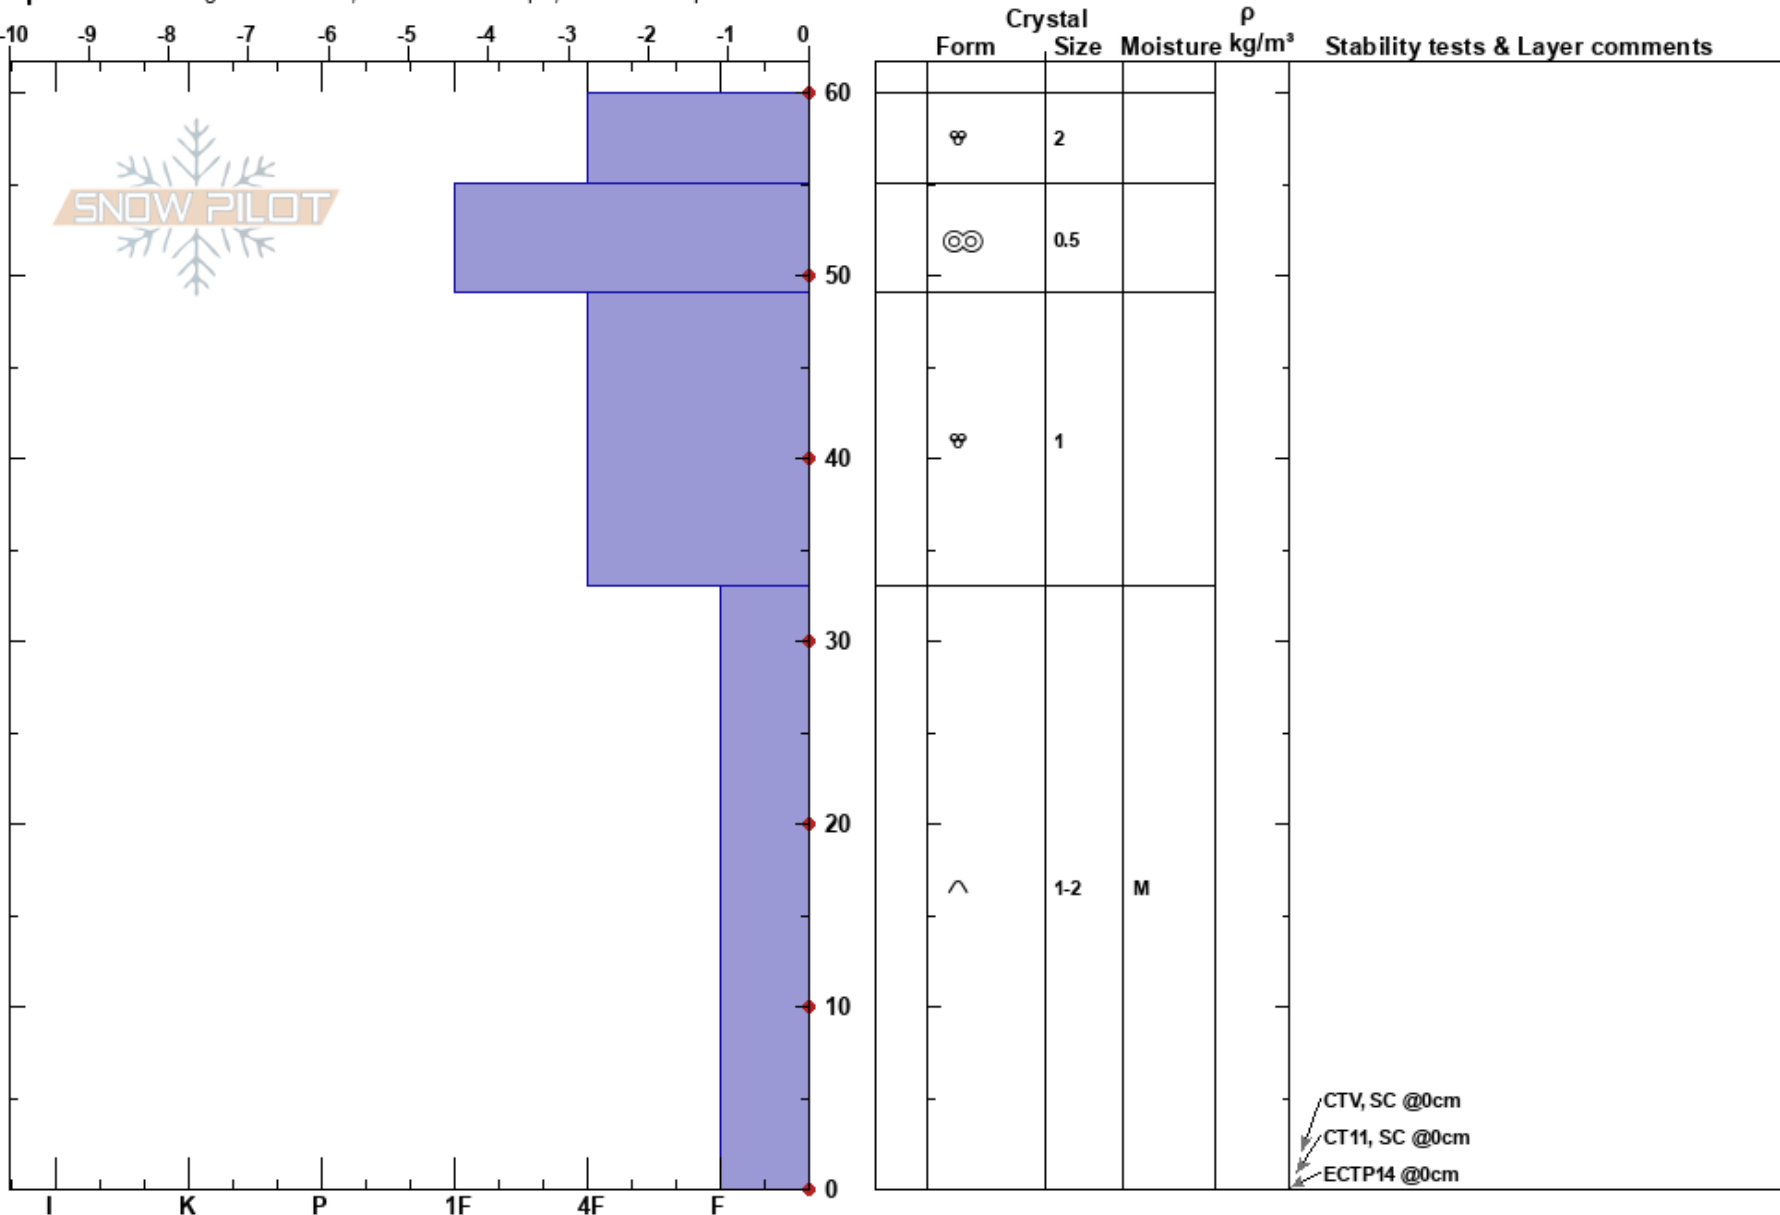

Goon Knob  
 Park City Ridge line  
 UT  
 Elevation: 8550 ft  
 Aspect: NE

Mandy Geisler  
 04/16/2023 - 1:50pm  
 Co-ord: 40.64028N, -111.51902W  
 Slope Angle: 35°  
 Wind Loading:

Stability:  
 Air Temperature:  
 Sky Cover: FEW  
 Precipitation: NO  
 Wind: Light Breeze

HS: 60  
 PF: 60 33-0cm: Problematic layer  
 PS: 3

Specifics: Pit dug in a Ski Area; Ski tracks on slope; We skied slope

CTV, SC @0cm  
 CT11, SC @0cm  
 ECTP14 @0cm

Notes: HS 150 on other areas of slope