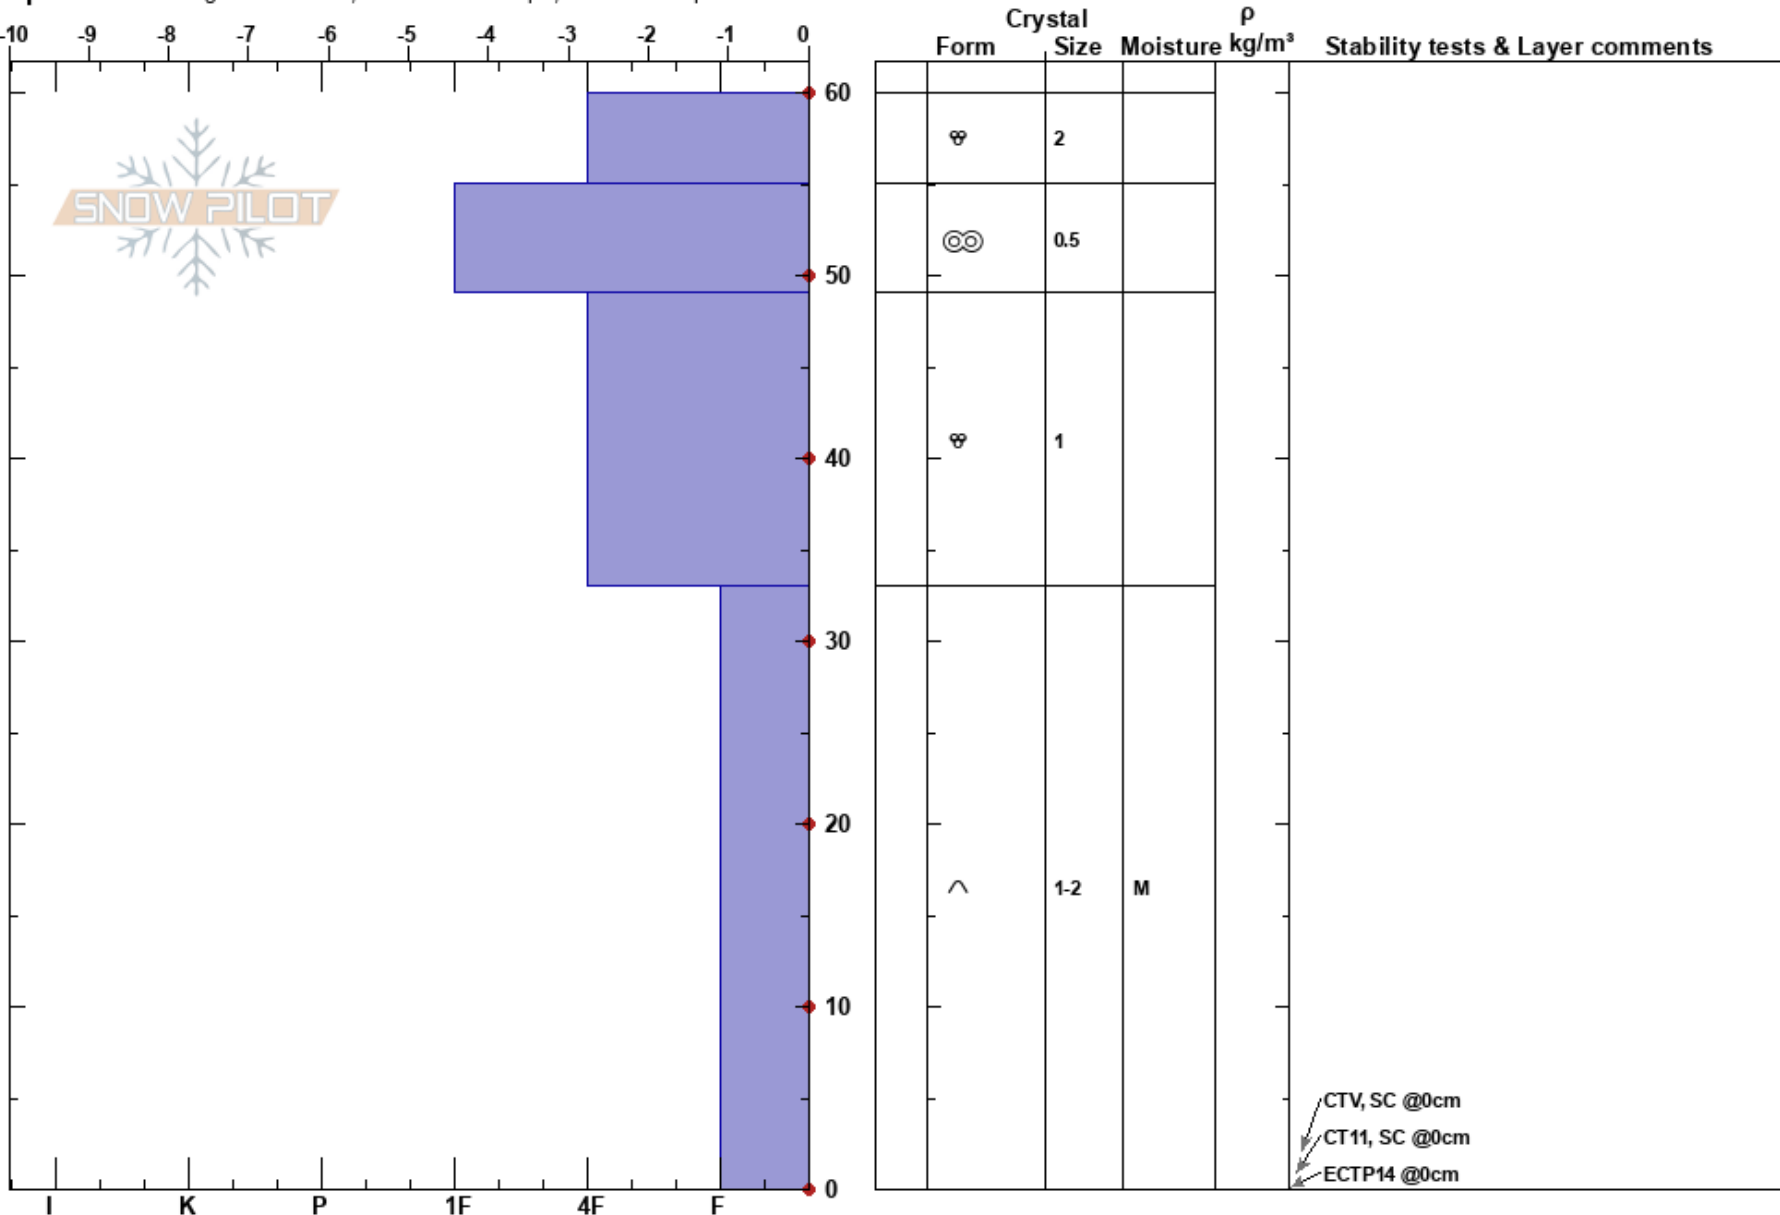

Goon Knob  
 Park City Ridge line  
 UT  
 Elevation: 8550 ft  
 Aspect: NE

Mandy Geisler  
 04/16/2023 - 1:50pm  
 Co-ord: 40.64028N, -111.51902W  
 Slope Angle: 35°  
 Wind Loading:

Stability:  
 Air Temperature:  
 Sky Cover: FEW  
 Precipitation: NO  
 Wind: Light Breeze

HS: 60  
 PF: 60 33-0cm: Problematic layer  
 PS: 3

Specifics: Pit dug in a Ski Area; Ski tracks on slope; We skied slope

Notes: HS 150 on other areas of slope