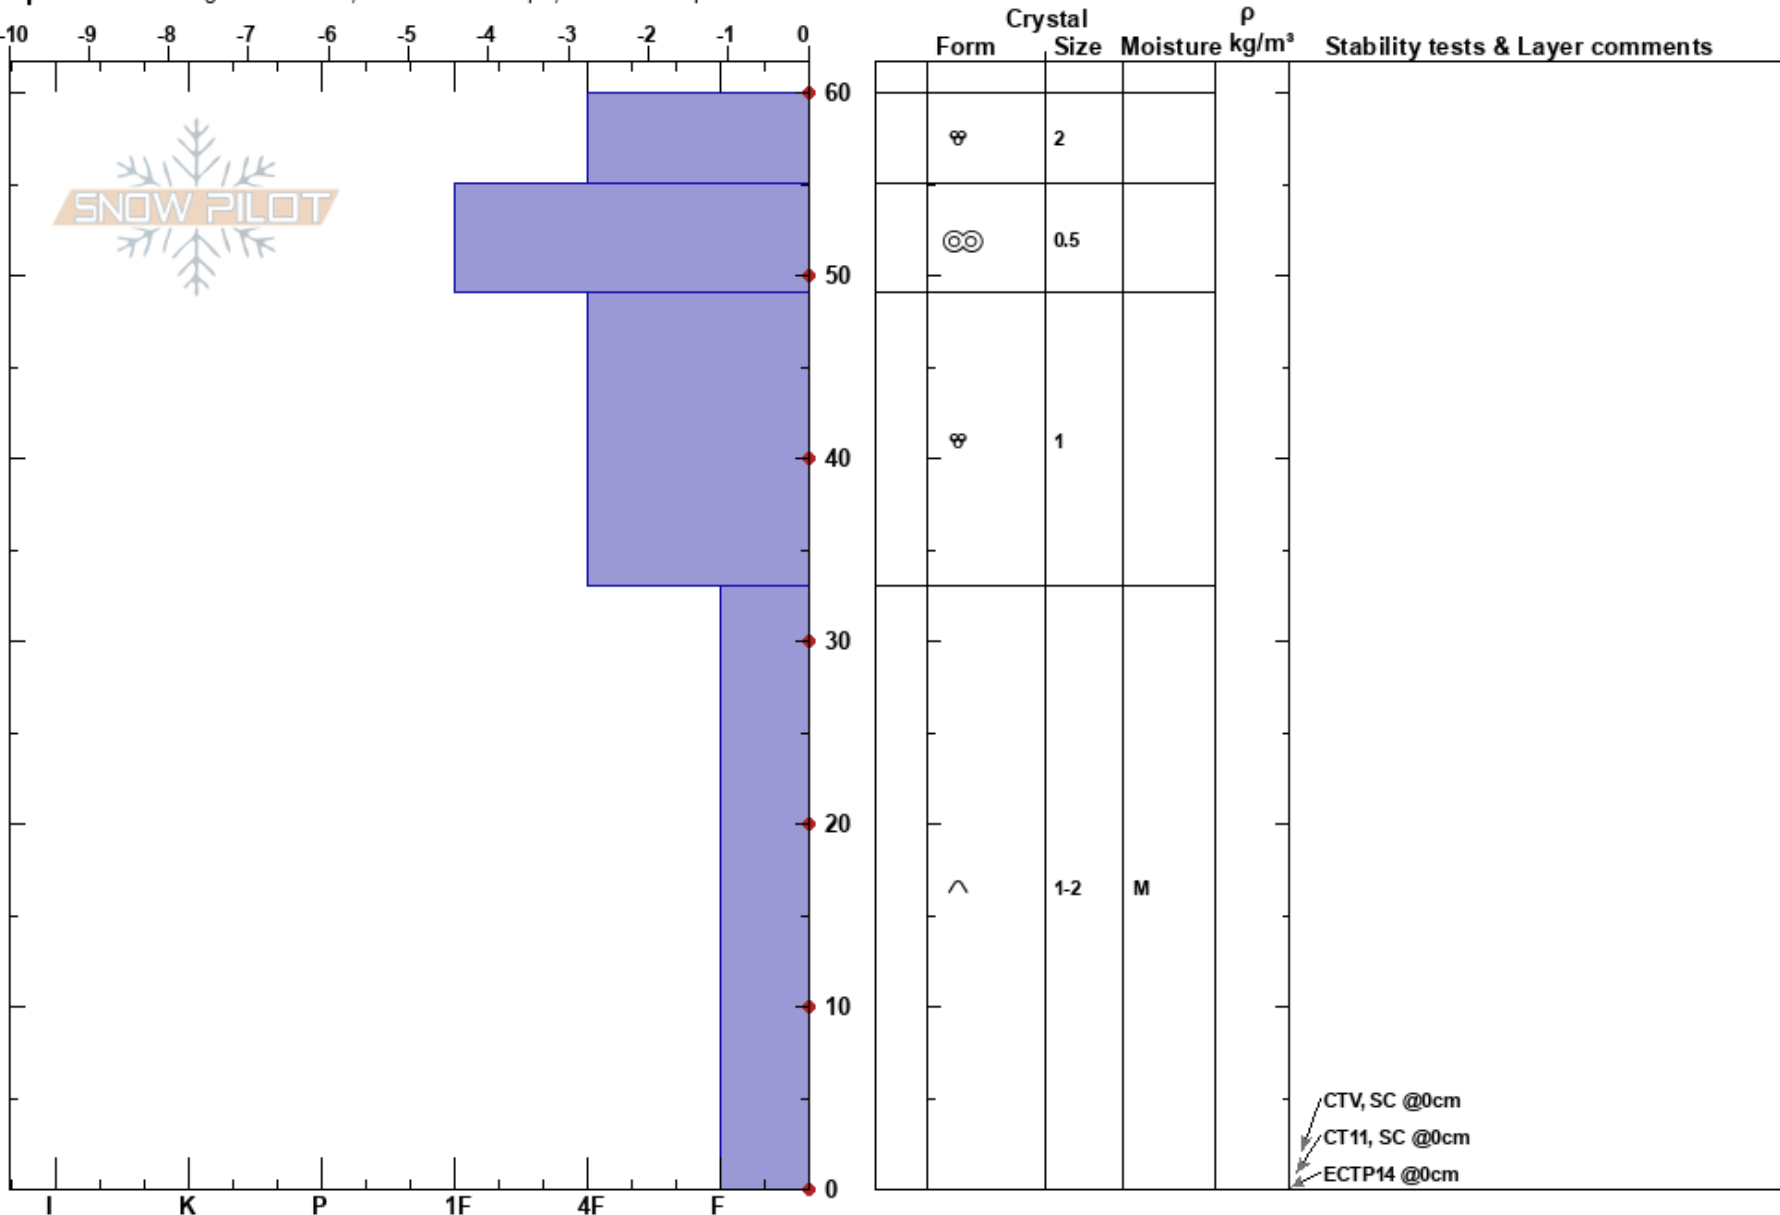

Goon Knob
 Park City Ridge line
 UT
 Elevation: 8550 ft
 Aspect: NE

Mandy Geisler
 04/16/2023 - 1:50pm
 Co-ord: 40.64028N, -111.51902W
 Slope Angle: 35°
 Wind Loading:

Stability:
 Air Temperature:
 Sky Cover: FEW
 Precipitation: NO
 Wind: Light Breeze

HS: 60
 PF: 60 33-0cm: Problematic layer
 PS: 3

Specifics: Pit dug in a Ski Area; Ski tracks on slope; We skied slope

CTV, SC @0cm
 CT11, SC @0cm
 ECTP14 @0cm

Notes: HS 150 on other areas of slope