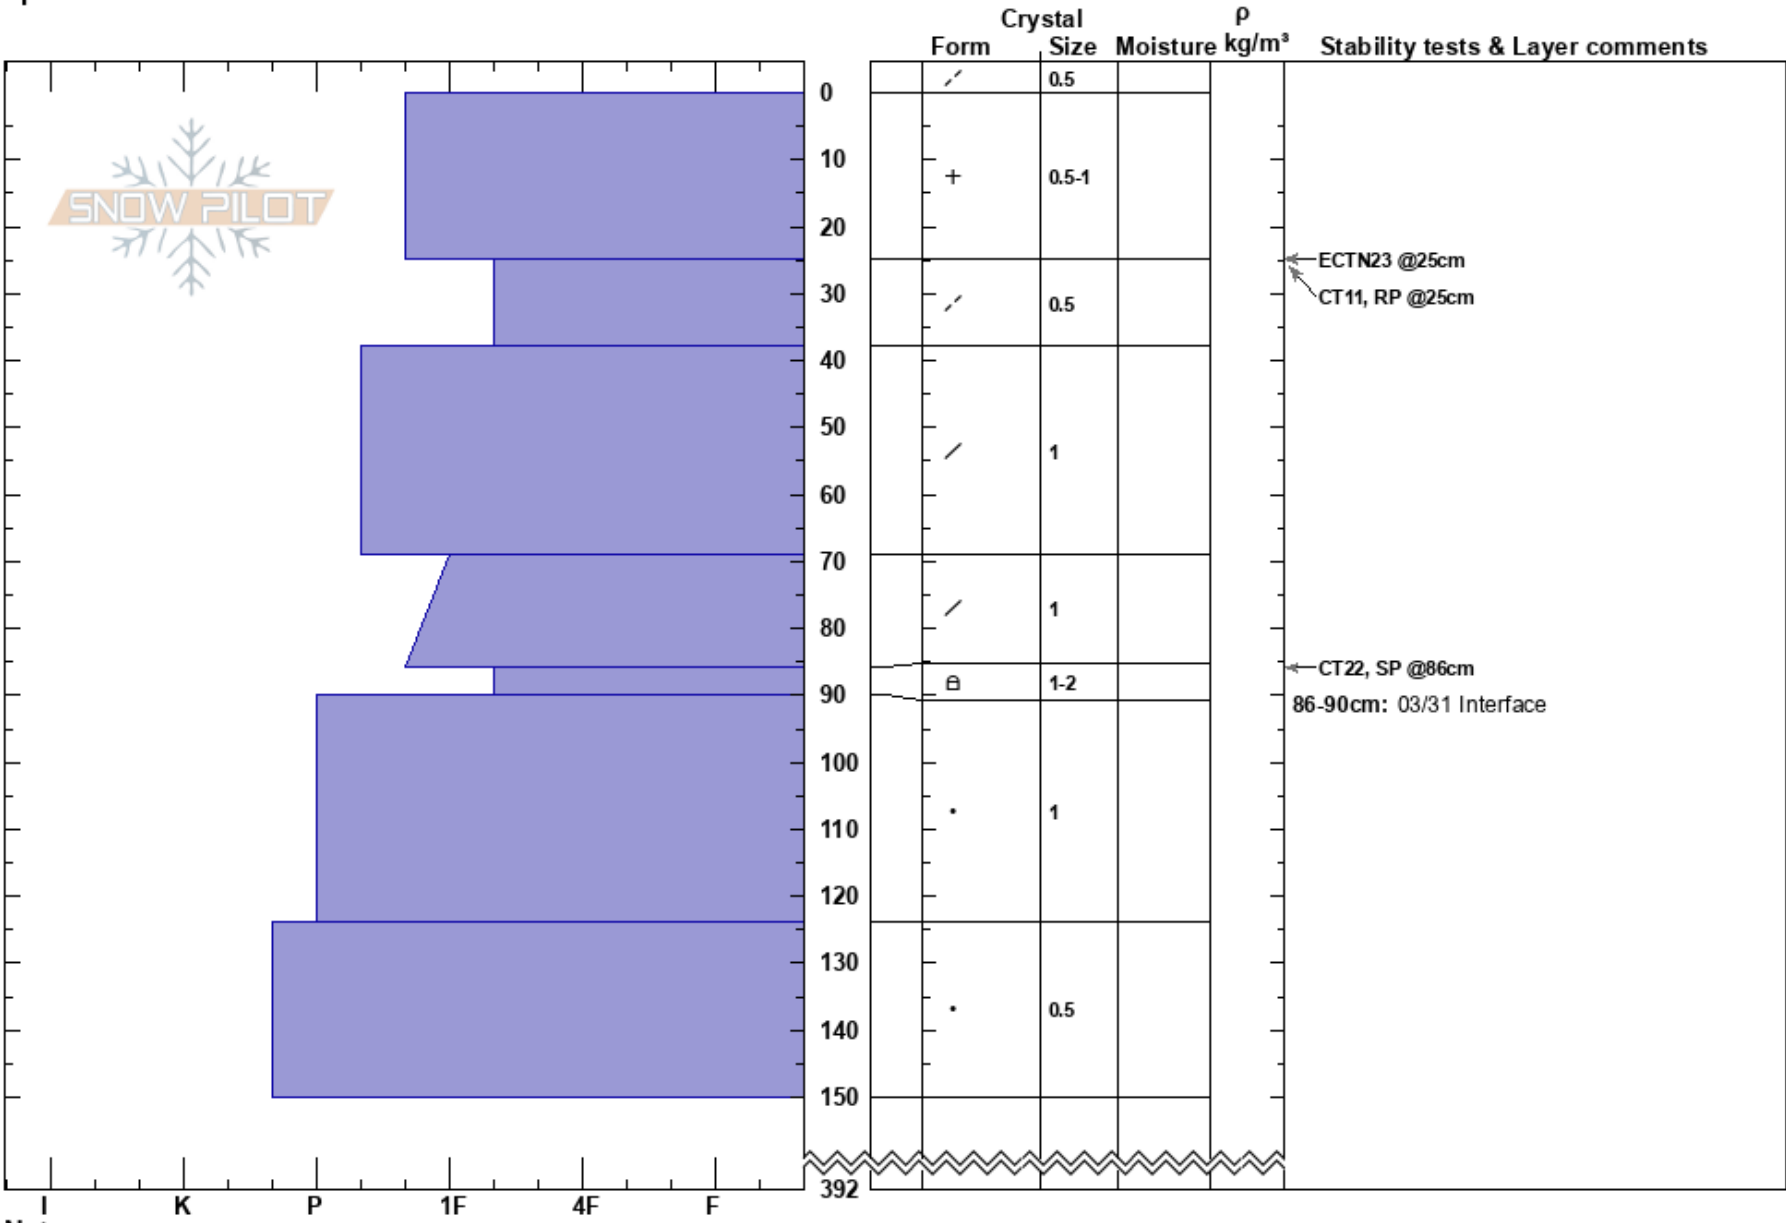

2023/04/14 Big Country
 KSM
 BC
 Elevation: 1350 m
 Aspect: N
 Specifics:

KSM MTN Safety
 16/04/2023 - 14:00
 Co-ord: 09V 446457E 629477N
 Slope Angle: 25°
 Wind Loading:

Stability:
 Air Temperature:
 Sky Cover: BKN
 Precipitation: S-1
 Wind:

HS:392
 PF: 30
 PS: 10
 86-90cm: 03/31 Interface
 86-90cm: Problematic layer

Notes: