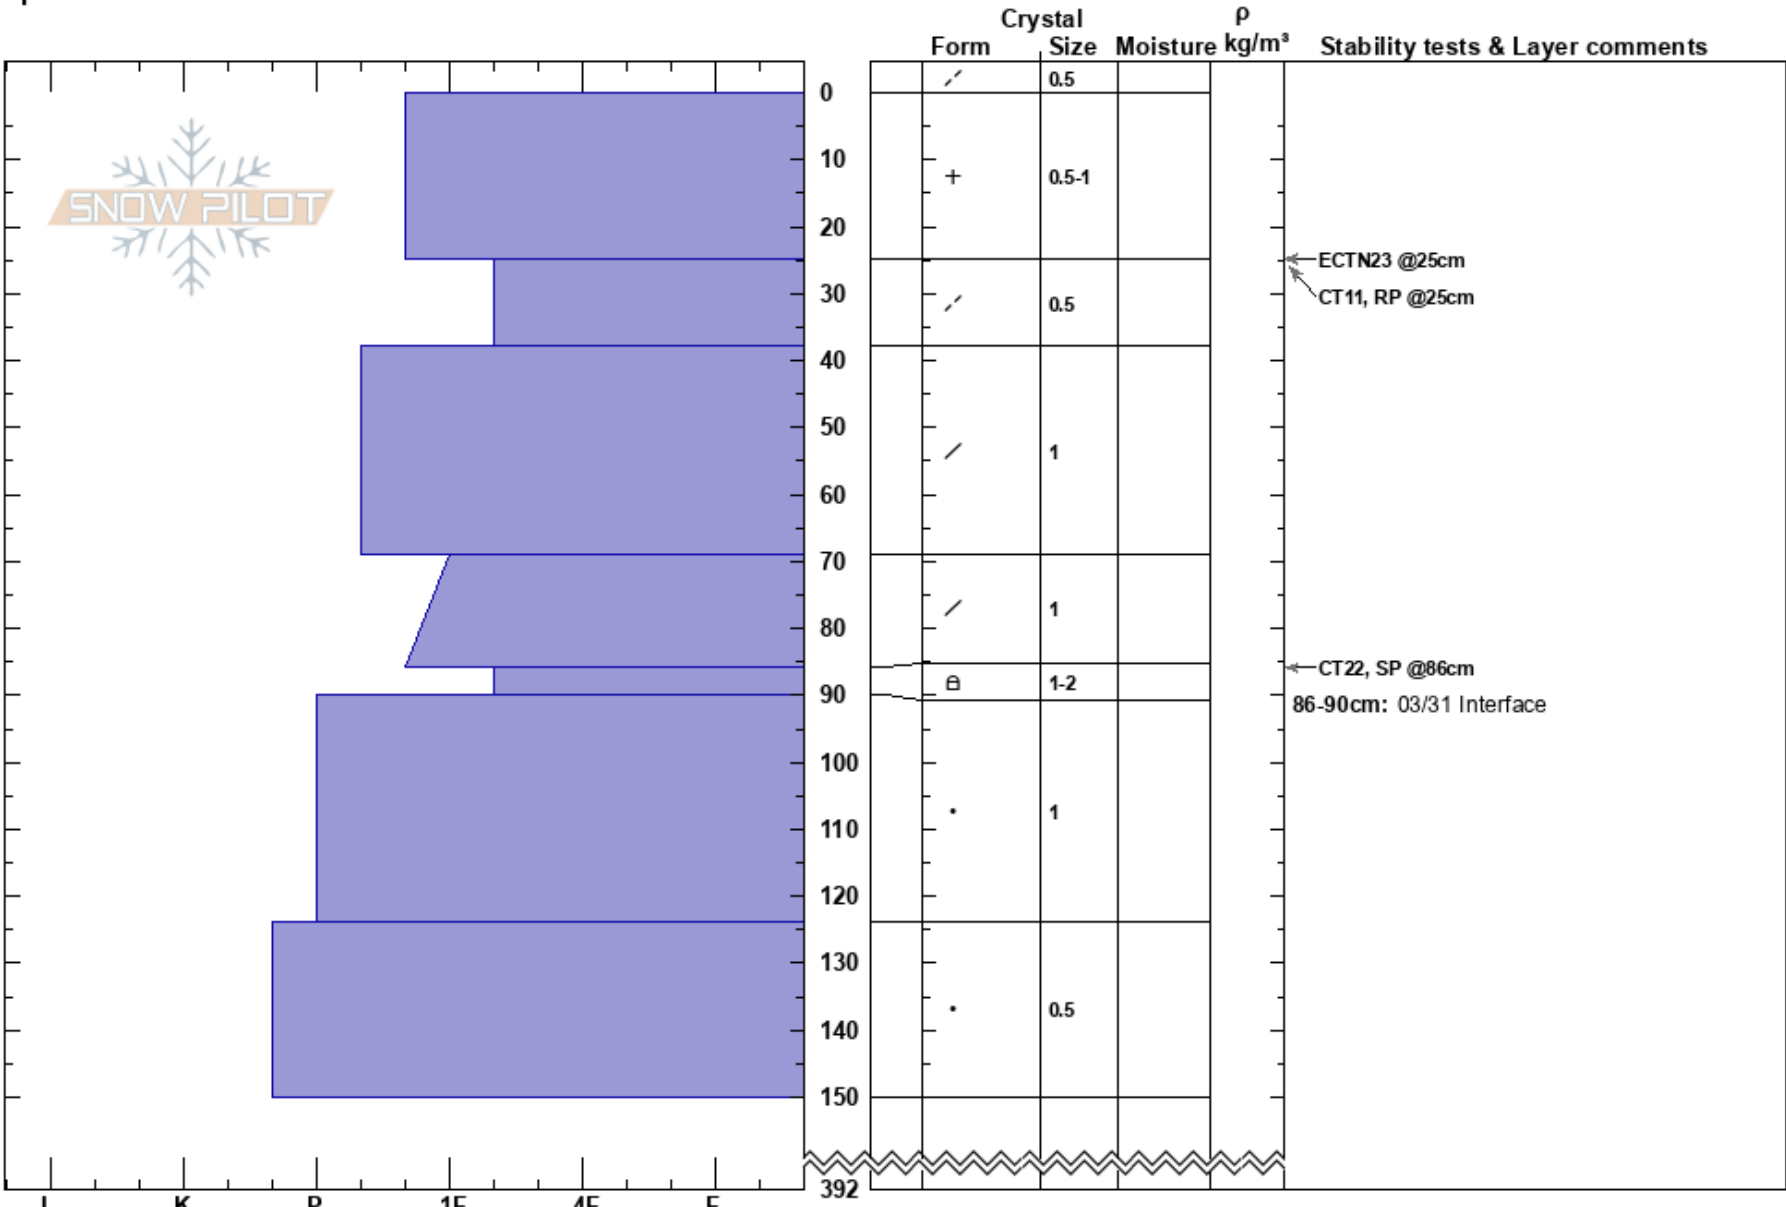

2023/04/14 Big Country  
 KSM  
 BC  
 Elevation: 1350 m  
 Aspect: N  
 Specifics:

KSM MTN Safety  
 16/04/2023 - 14:00  
 Co-ord: 09V 446457E 629477N  
 Slope Angle: 25°  
 Wind Loading:

Stability:  
 Air Temperature:  
 Sky Cover: BKN  
 Precipitation: S-1  
 Wind:

HS:392  
 PF: 30  
 PS: 10  
 86-90cm: 03/31 Interface  
 86-90cm: Problematic layer

Notes: