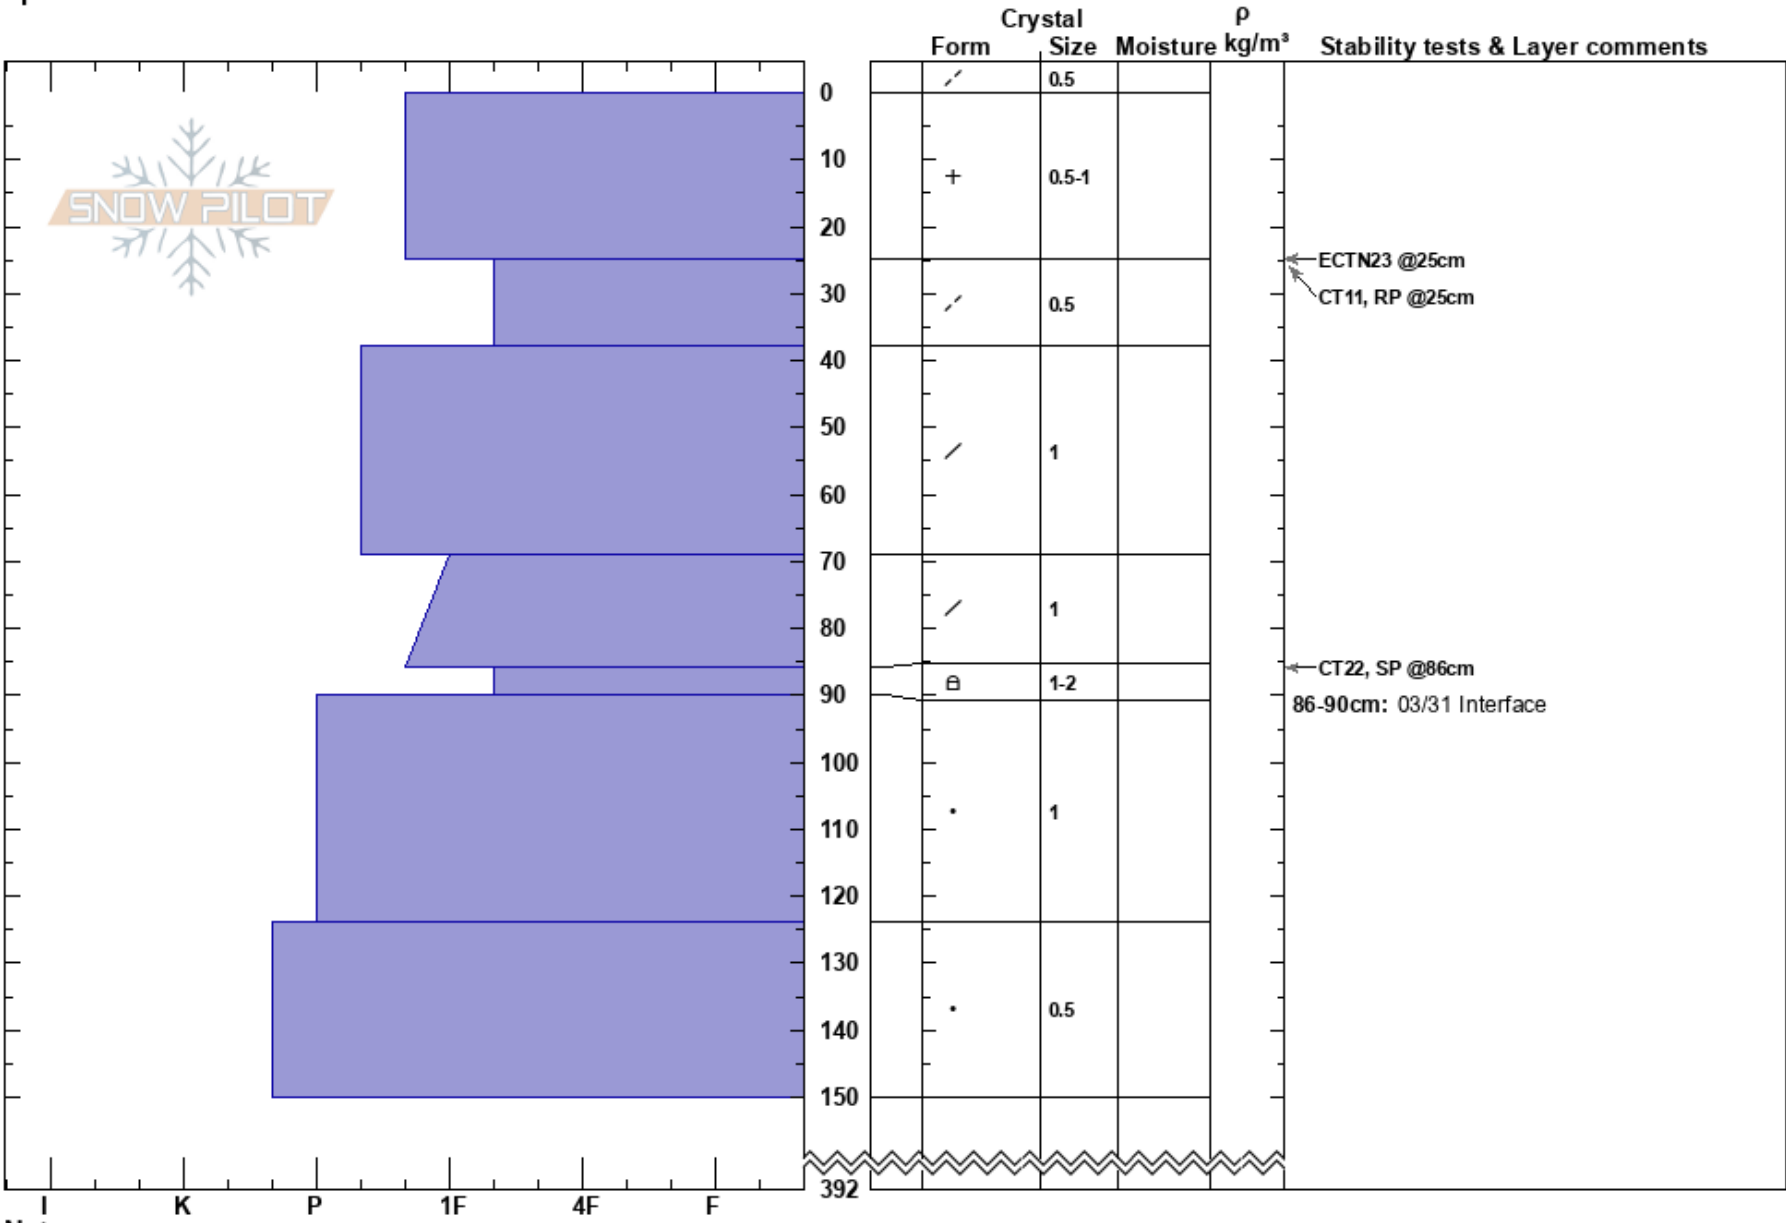

2023/04/14 Big Country  
 KSM  
 BC  
 Elevation: 1350 m  
 Aspect: N  
 Specifics:

KSM MTN Safety  
 16/04/2023 - 14:00  
 Co-ord: 09V 446457E 629477N  
 Slope Angle: 25°  
 Wind Loading:

Stability:  
 Air Temperature:  
 Sky Cover: BKN  
 Precipitation: S-1  
 Wind:

HS:392  
 PF: 30  
 PS: 10  
 86-90cm: 03/31 Interface  
 86-90cm: Problematic layer

Notes: