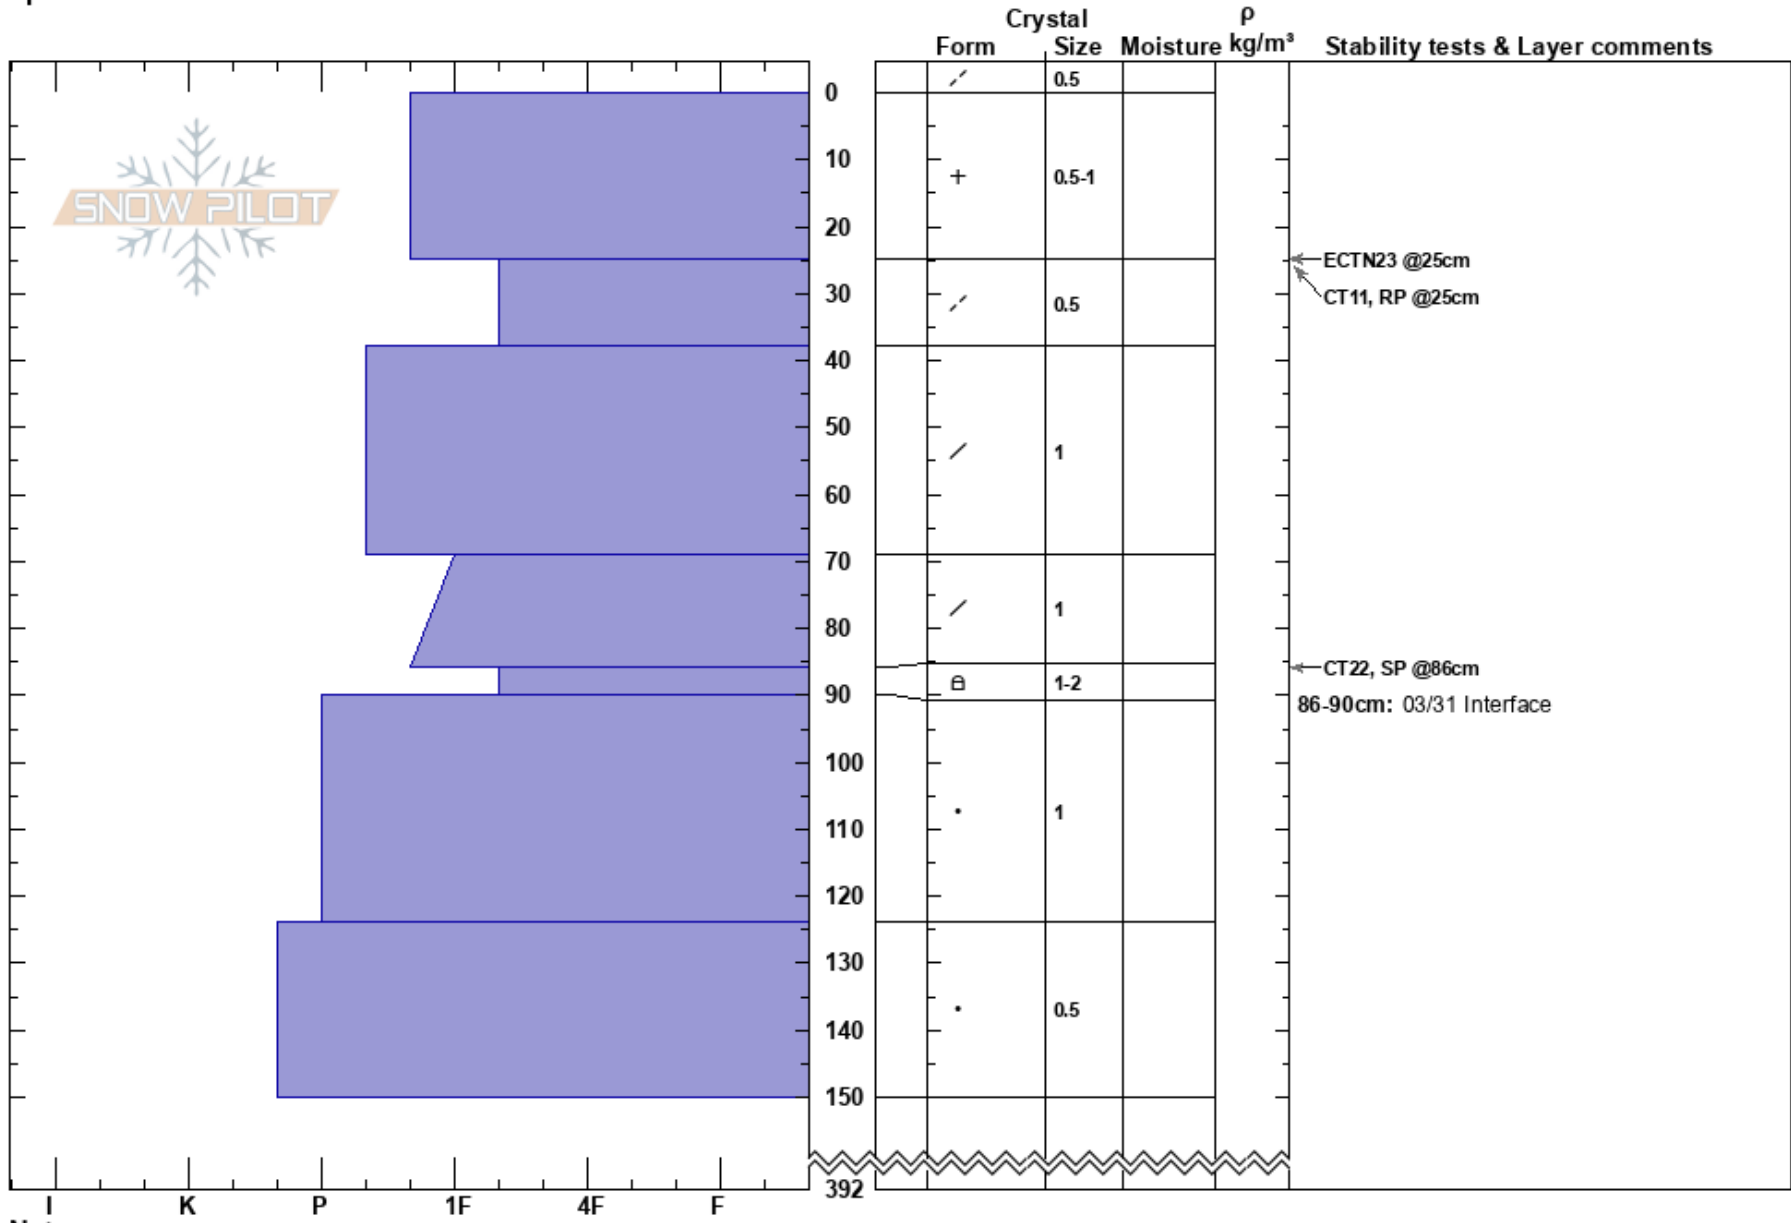

2023/04/14 Big Country
 KSM
 BC
 Elevation: 1350 m
 Aspect: N
 Specifics:

KSM MTN Safety
 16/04/2023 - 14:00
 Co-ord: 09V 446457E 629477N
 Slope Angle: 25°
 Wind Loading:

Stability:
 Air Temperature:
 Sky Cover: BKN
 Precipitation: S-1
 Wind:

HS:392
 PF: 30
 PS: 10
 86-90cm: 03/31 Interface
 86-90cm: Problematic layer

Notes: