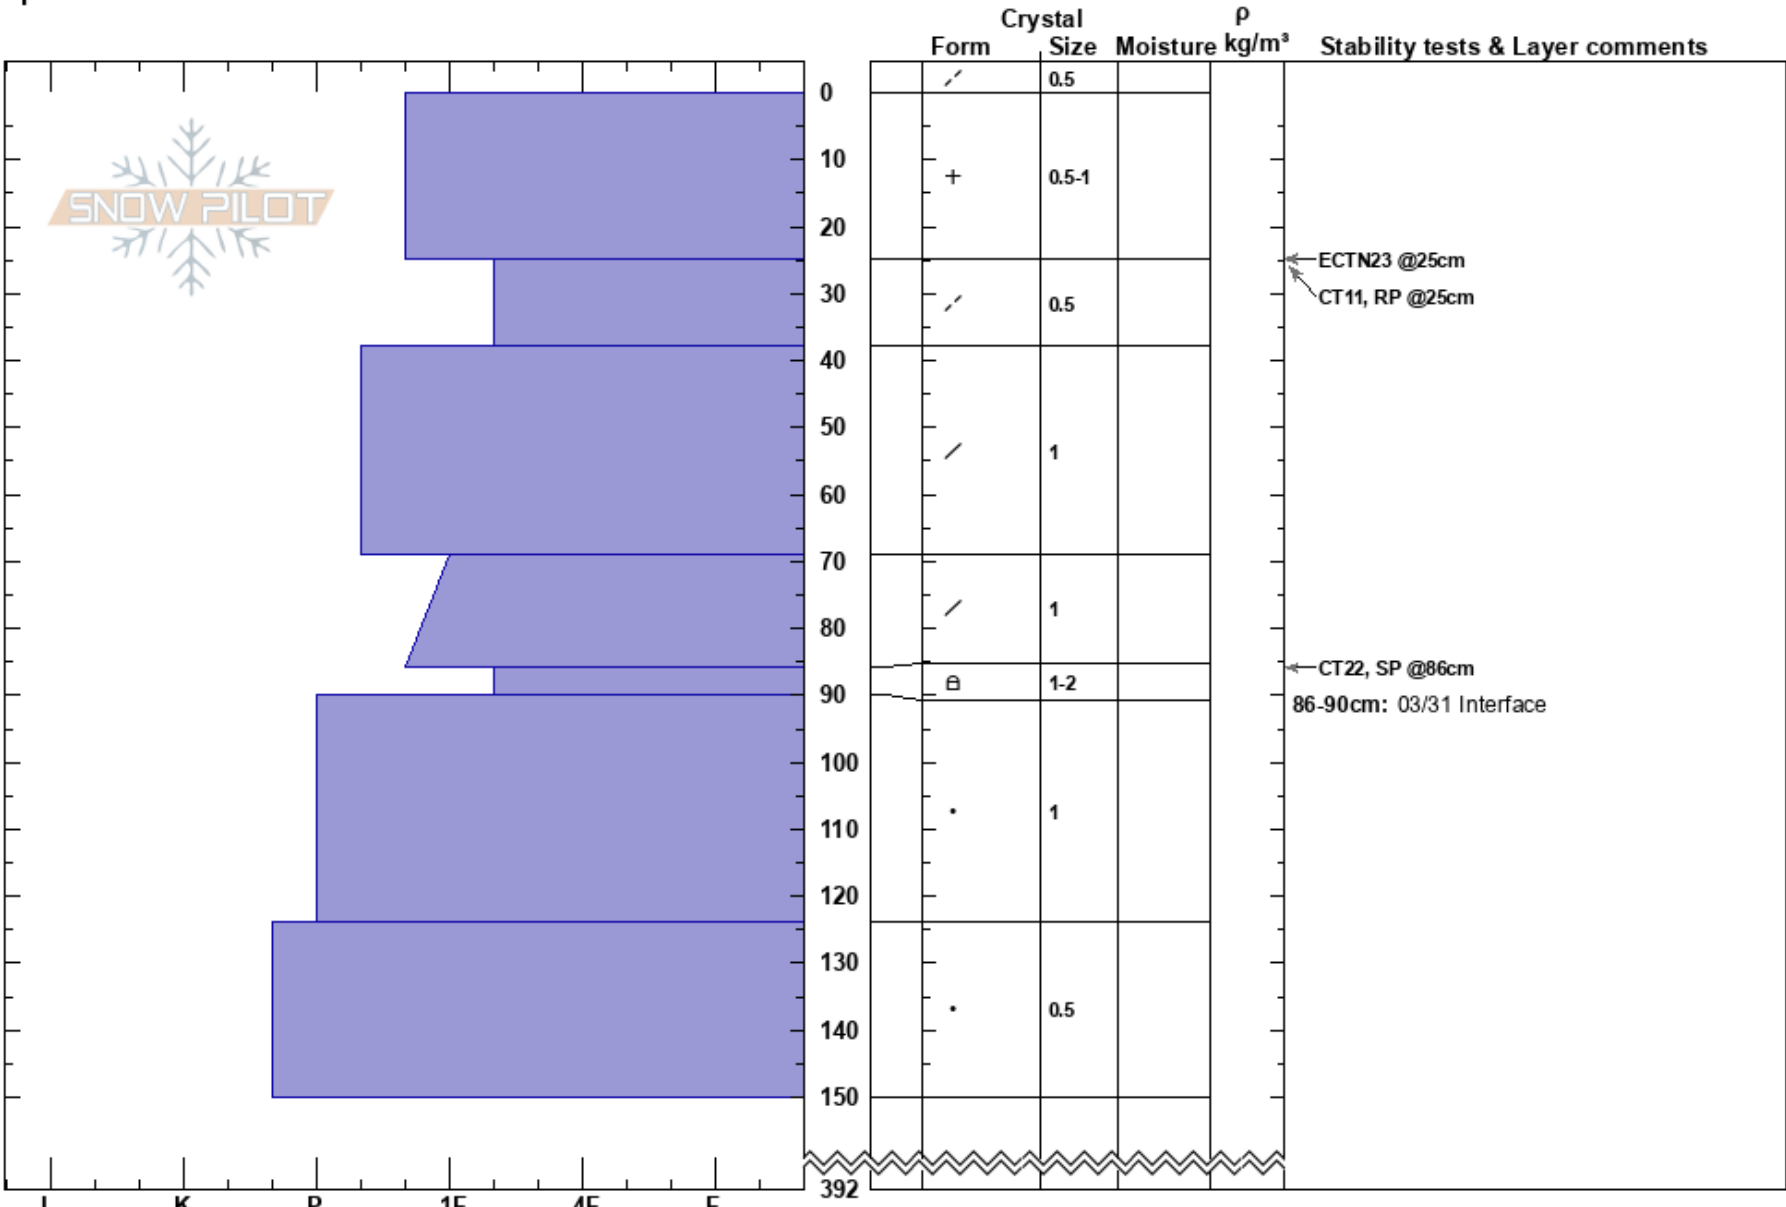

2023/04/14 Big Country  
 KSM  
 BC  
 Elevation: 1350 m  
 Aspect: N  
 Specifics:

KSM MTN Safety  
 16/04/2023 - 14:00  
 Co-ord: 09V 446457E 629477N  
 Slope Angle: 25°  
 Wind Loading:

Stability:  
 Air Temperature:  
 Sky Cover: BKN  
 Precipitation: S-1  
 Wind:

HS:392  
 PF: 30  
 PS: 10  
 86-90cm: 03/31 Interface  
 86-90cm: Problematic layer

Notes: I K P 1F 4F F