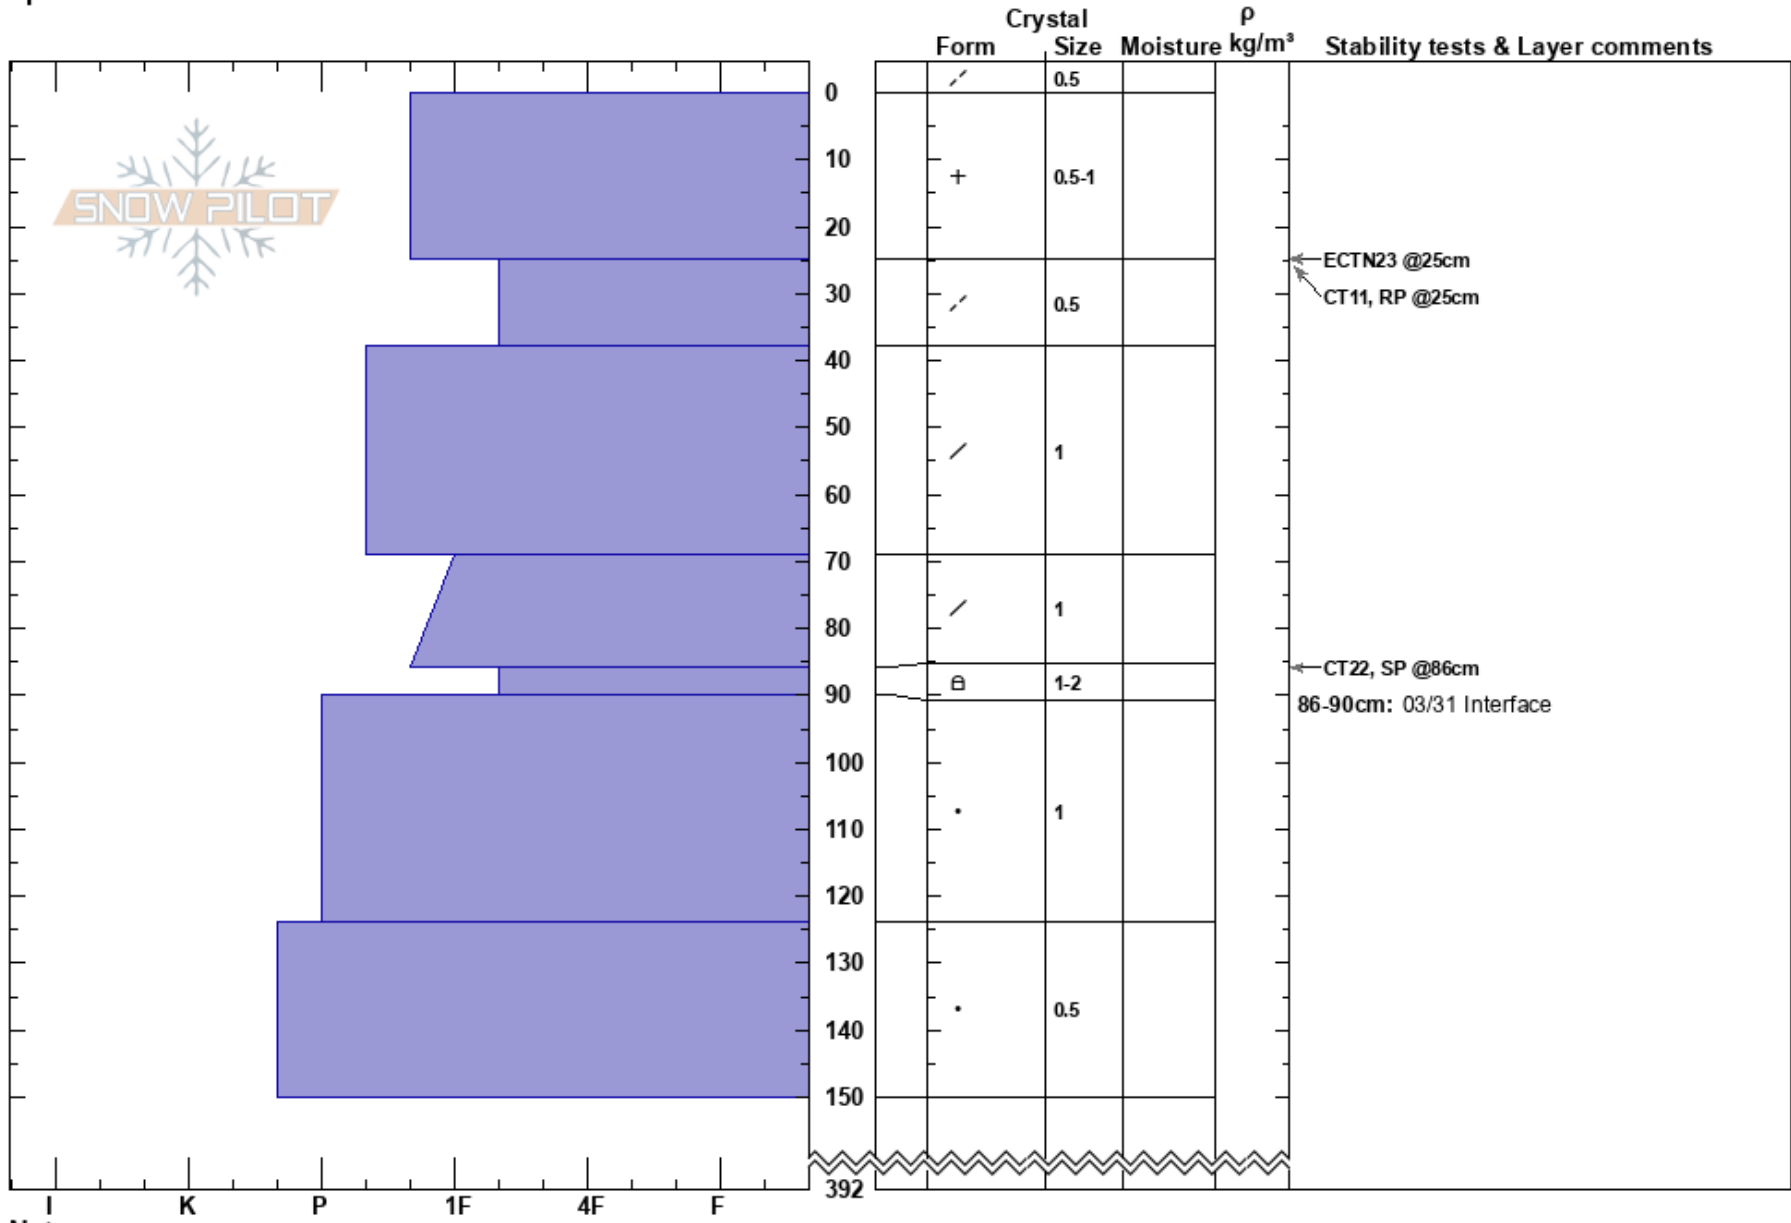

2023/04/14 Big Country
 KSM
 BC
 Elevation: 1350 m
 Aspect: N
 Specifics:

KSM MTN Safety
 16/04/2023 - 14:00
 Co-ord: 09V 446457E 629477N
 Slope Angle: 25°
 Wind Loading:

Stability:
 Air Temperature:
 Sky Cover: BKN
 Precipitation: S-1
 Wind:

HS:392
 PF: 30
 PS: 10
 86-90cm: 03/31 Interface
 86-90cm: Problematic layer

Layer Notes:

Notes: