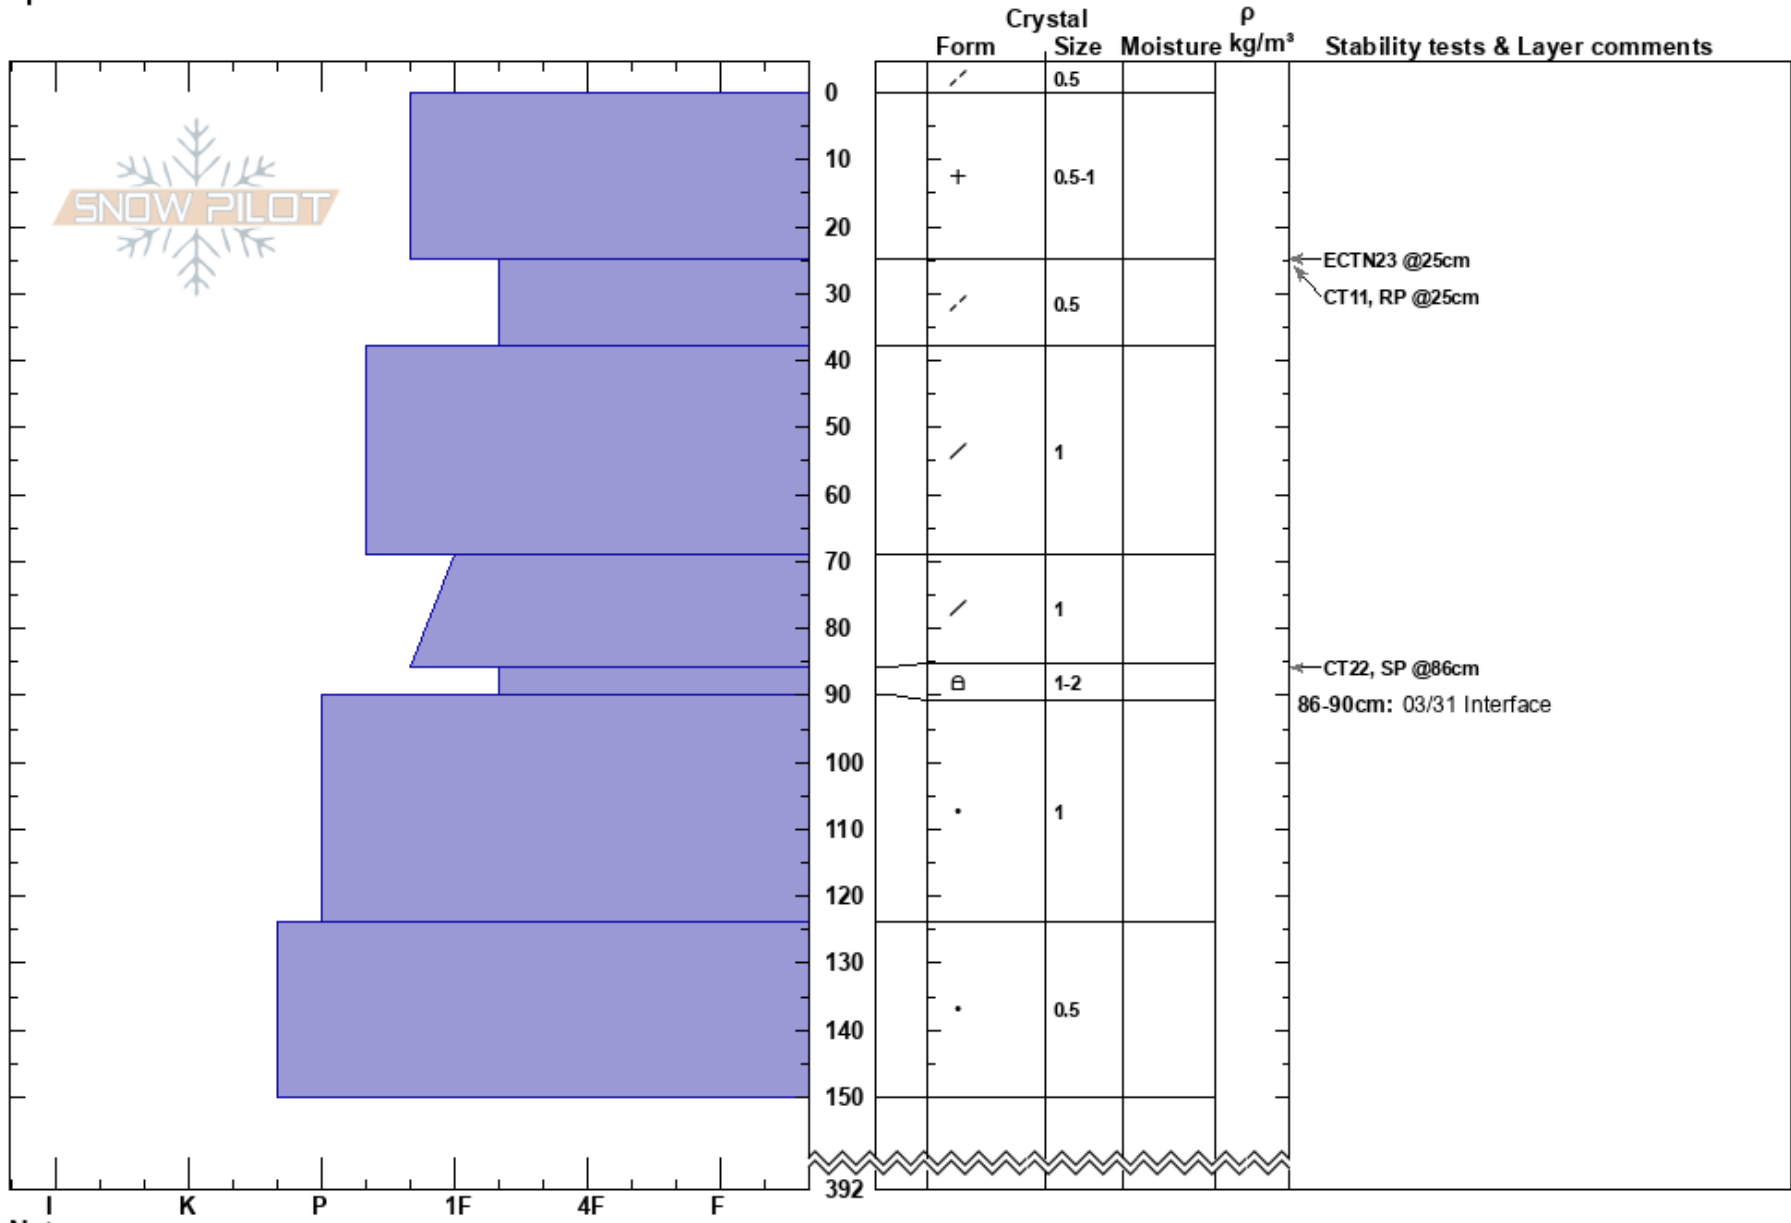

2023/04/14 Big Country  
 KSM  
 BC  
 Elevation: 1350 m  
 Aspect: N  
 Specifics:

KSM MTN Safety  
 16/04/2023 - 14:00  
 Co-ord: 09V 446457E 629477N  
 Slope Angle: 25°  
 Wind Loading:

Stability:  
 Air Temperature:  
 Sky Cover: BKN  
 Precipitation: S-1  
 Wind:

HS:392  
 PF: 30  
 PS: 10  
 86-90cm: 03/31 Interface  
 86-90cm: Problematic layer

Notes: