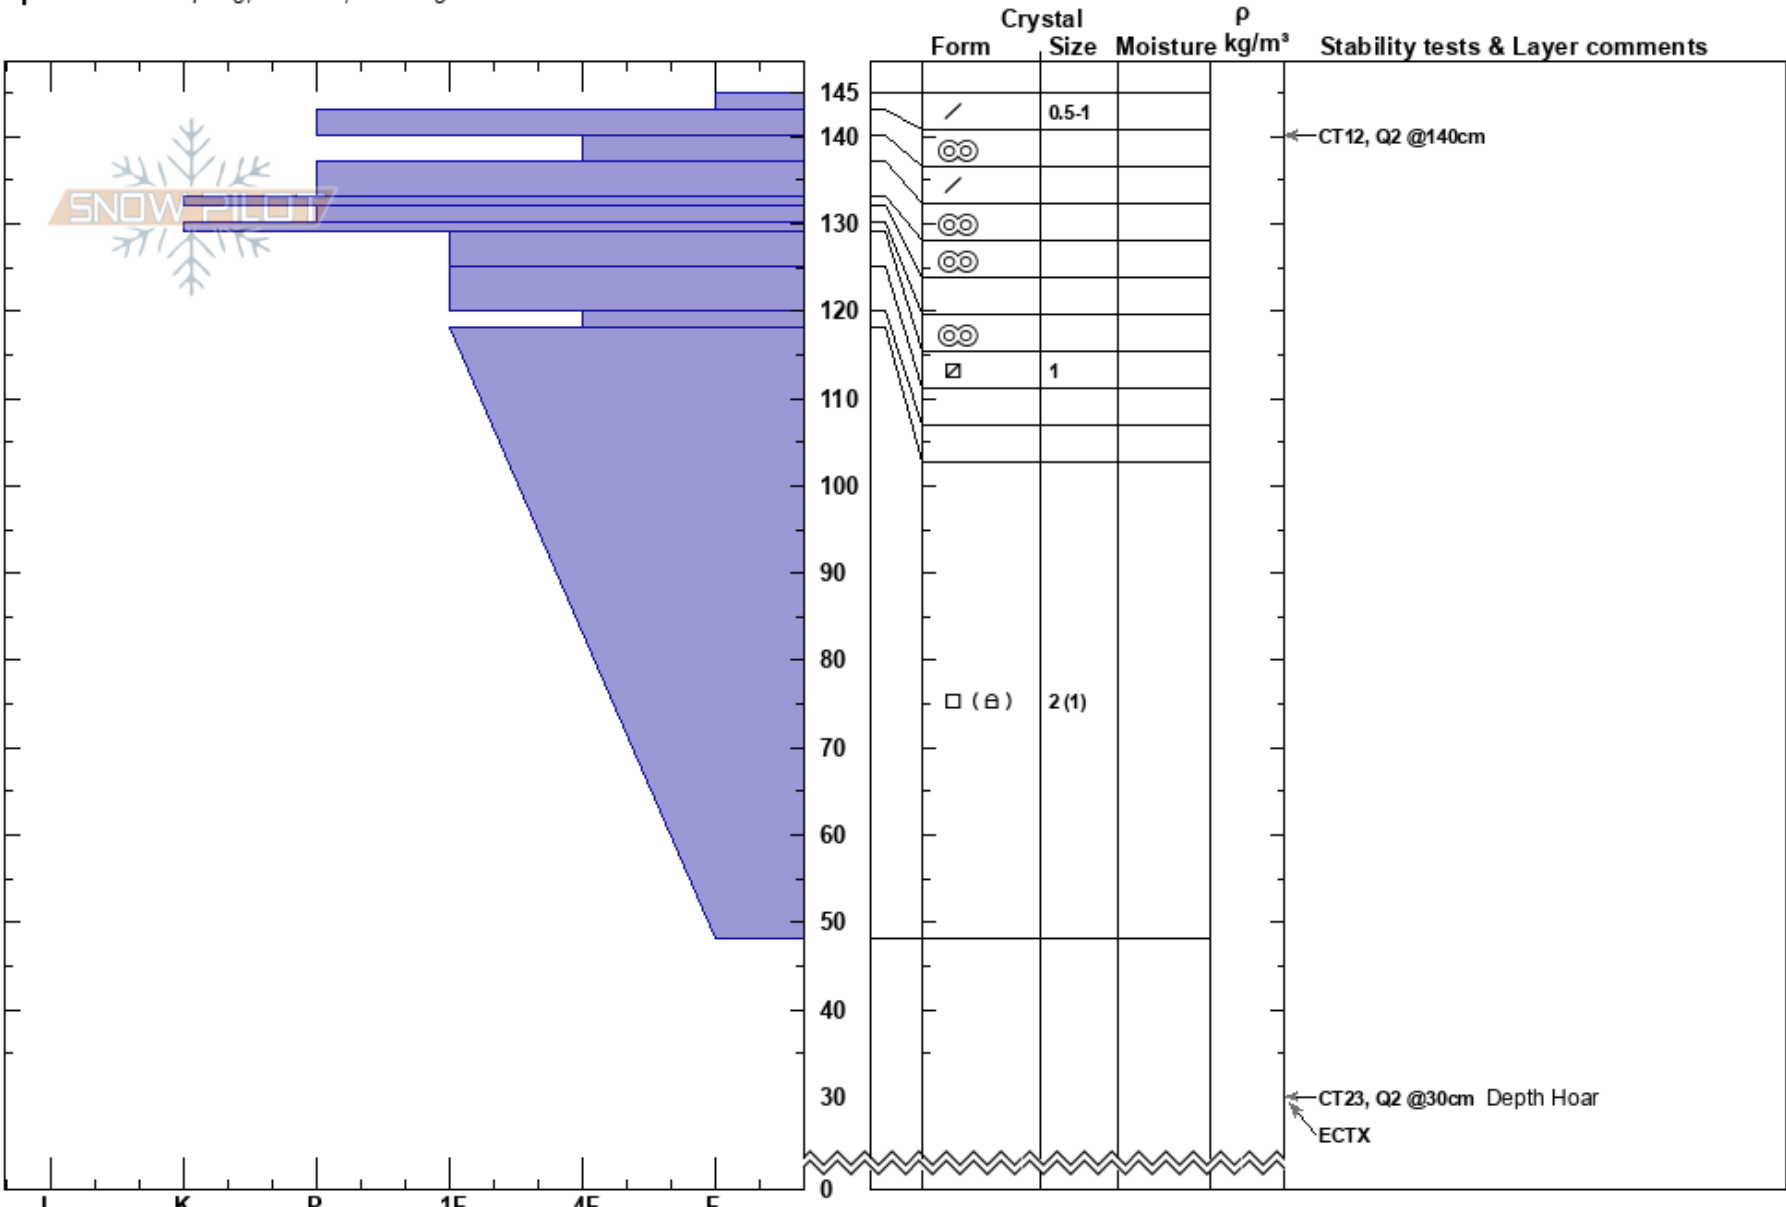

Little Bear Ridge
 Tobacco Roots
 MT
 Elevation: 8500 ft
 Aspect: 90°
 Specifics: Collapsing, localized; Cracking

Wyatt Hubbard
 04/15/2023 - 7:00am
 Co-ord: 45.55070N, -112.14621W
 Slope Angle: 17°
 Wind Loading:

Stability: Poor HS: 145
 Air Temperature: PF: 3
 Sky Cover: SCT PS: 1
 Precipitation: NO
 Wind: Calm

Layer Notes:

Notes: