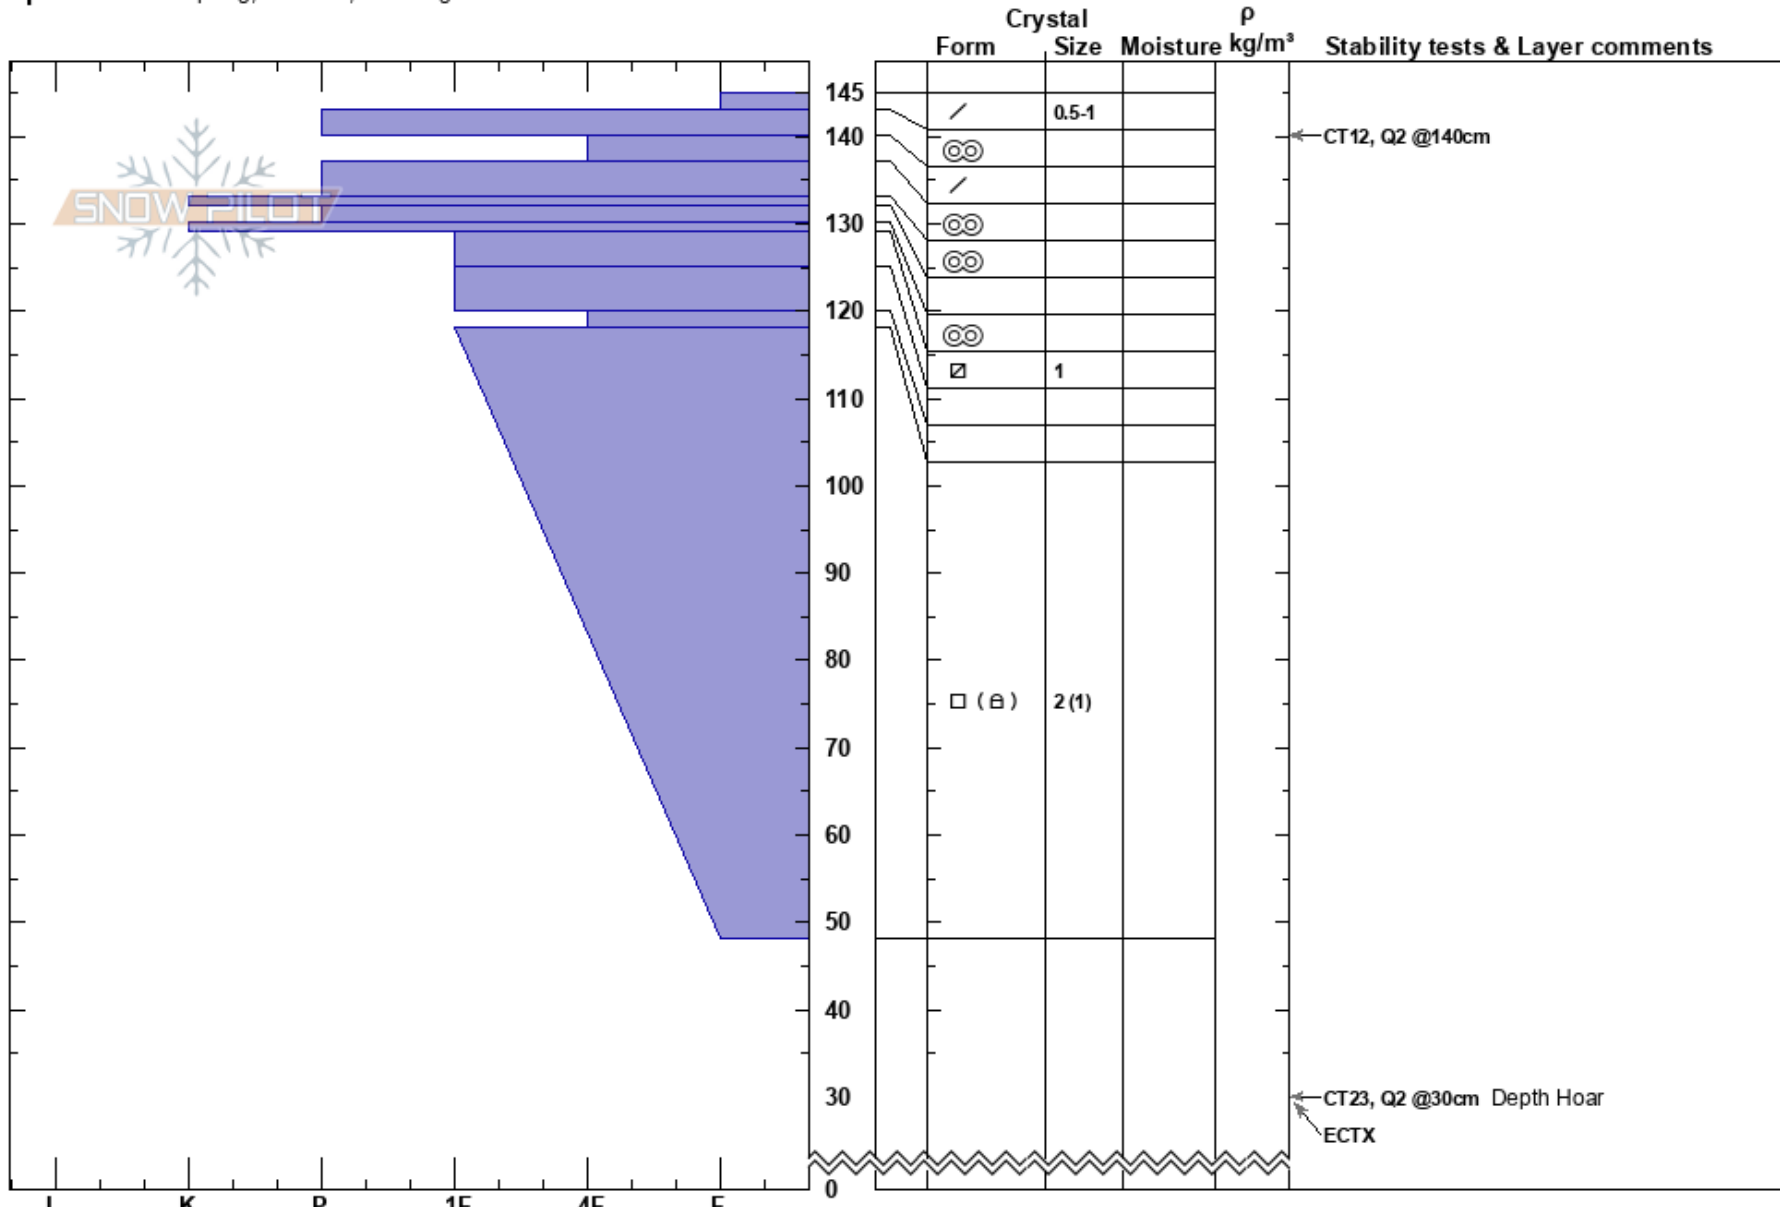

Little Bear Ridge
 Tobacco Roots
 MT
 Elevation: 8500 ft
 Aspect: 90°
 Specifics: Collapsing, localized; Cracking

Wyatt Hubbard
 04/15/2023 - 7:00am
 Co-ord: 45.55070N, -112.14621W
 Slope Angle: 17°
 Wind Loading:

Stability: Poor HS: 145
 Air Temperature: PF: 3
 Sky Cover: SCT PS: 1
 Precipitation: NO
 Wind: Calm

Layer Notes:

Notes: