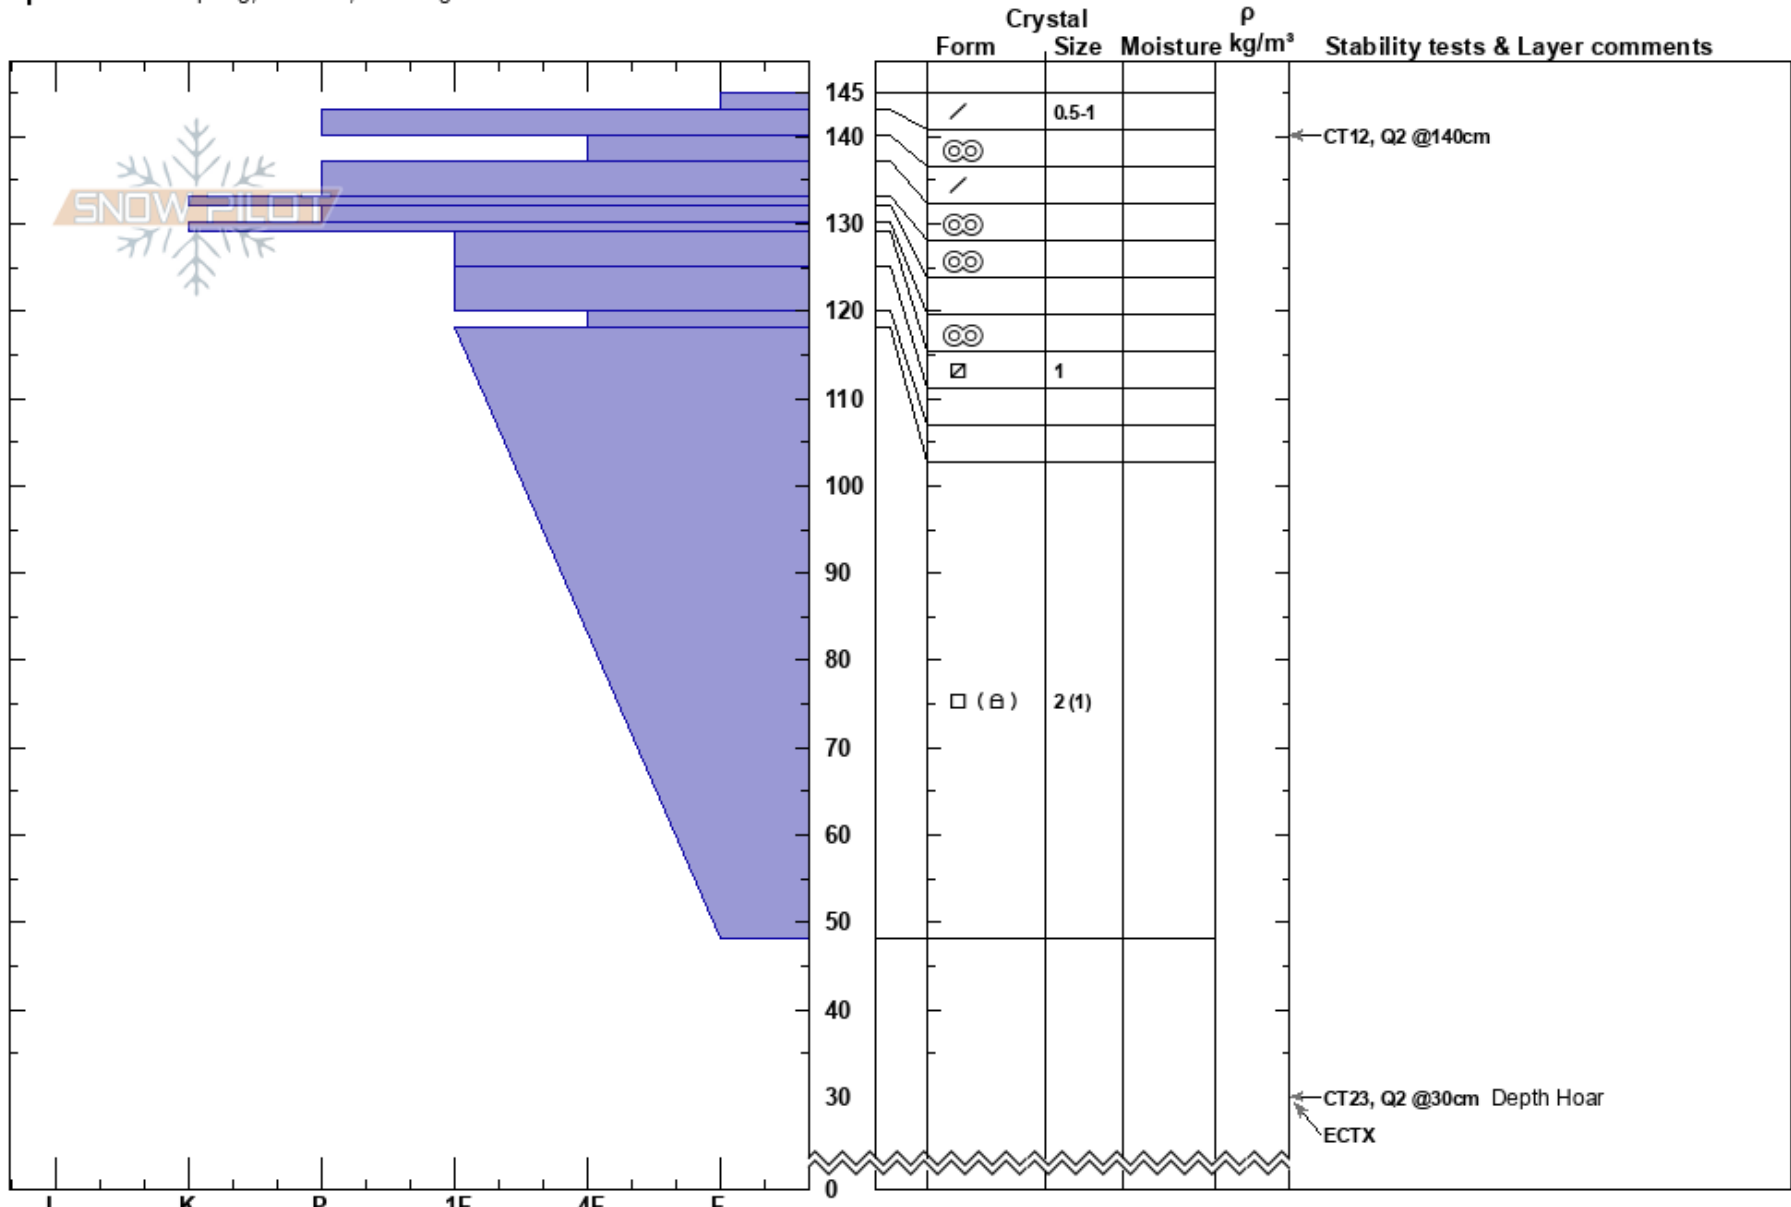

Little Bear Ridge
 Tobacco Roots
 MT
 Elevation: 8500 ft
 Aspect: 90°
 Specifics: Collapsing, localized; Cracking

Wyatt Hubbard
 04/15/2023 - 7:00am
 Co-ord: 45.55070N, -112.14621W
 Slope Angle: 17°
 Wind Loading:

Stability: Poor HS: 145
 Air Temperature: PF: 3
 Sky Cover: SCT PS: 1
 Precipitation: NO
 Wind: Calm

Layer Notes:

Notes: