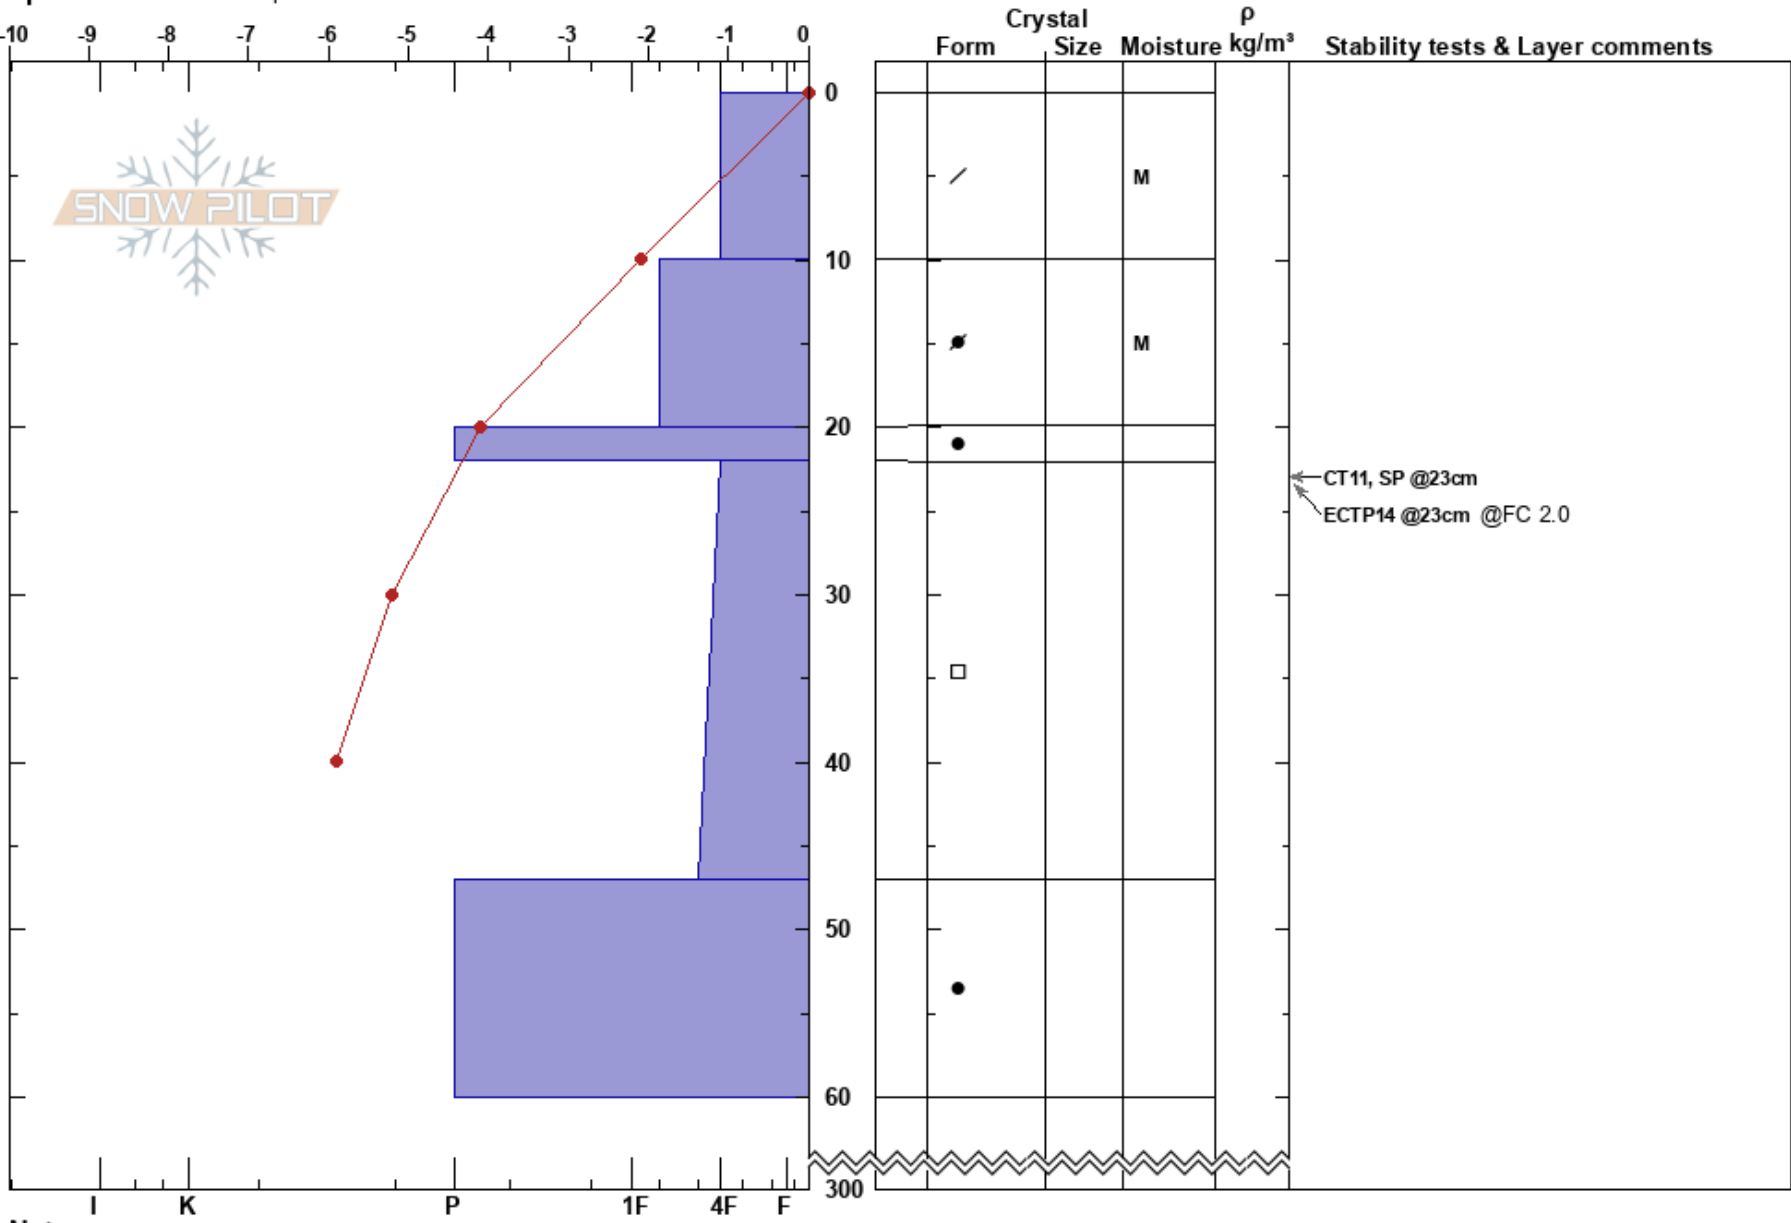

Djävulskammen  
 Sylarna  
 Sweden  
 Elevation: 1580 m  
 Aspect: N  
 Specifics: We skied slope

Karin Trolin  
 16/04/2023 - 12:00  
 Co-ord: 33V 358803E 6990700N  
 Slope Angle: 29°  
 Wind Loading: previous

Stability: **HS:300** **Layer Notes:**  
 Air Temperature: 0°C **PF: 10** 22-47cm: Problematic layer  
 Sky Cover: BKN  
 Precipitation: S-1  
 Wind: S Light Breeze

Notes: