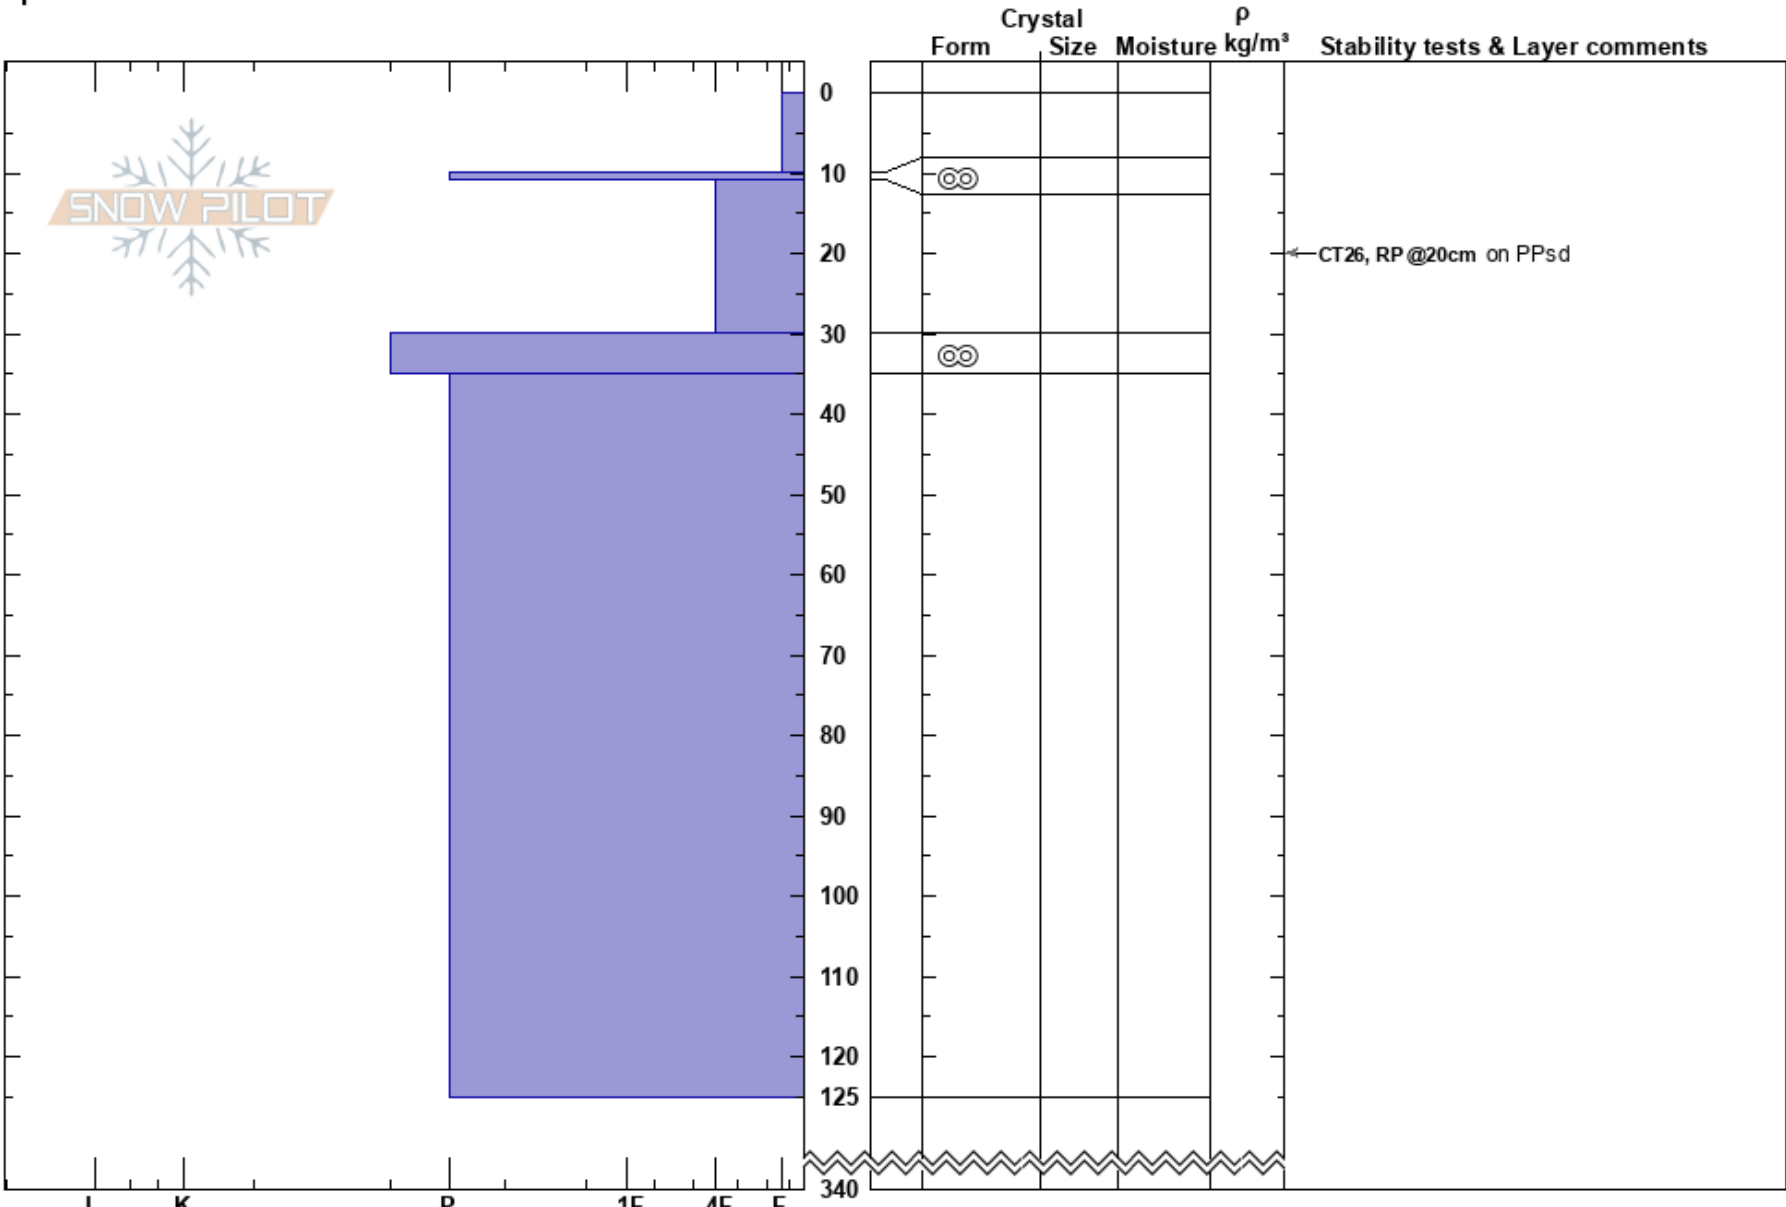

Adjacent CR4.0
 Hazleton Ranges
 BC
Elevation: 1400 m
Aspect: NW
Specifics:

Ben Westerik
 15/04/2023 - 12:00
Co-ord: 54.14102N, -127.79729W
Slope Angle: 30°
Wind Loading:

Stability: HS:340
Air Temperature: 0.4°C
Sky Cover: BKN
Precipitation: S-1
Wind: SW Light Breeze
Layer Notes:

Notes: Observers: Ben Westerik, Lydia Marmont
 Lee of large treeline roll feature