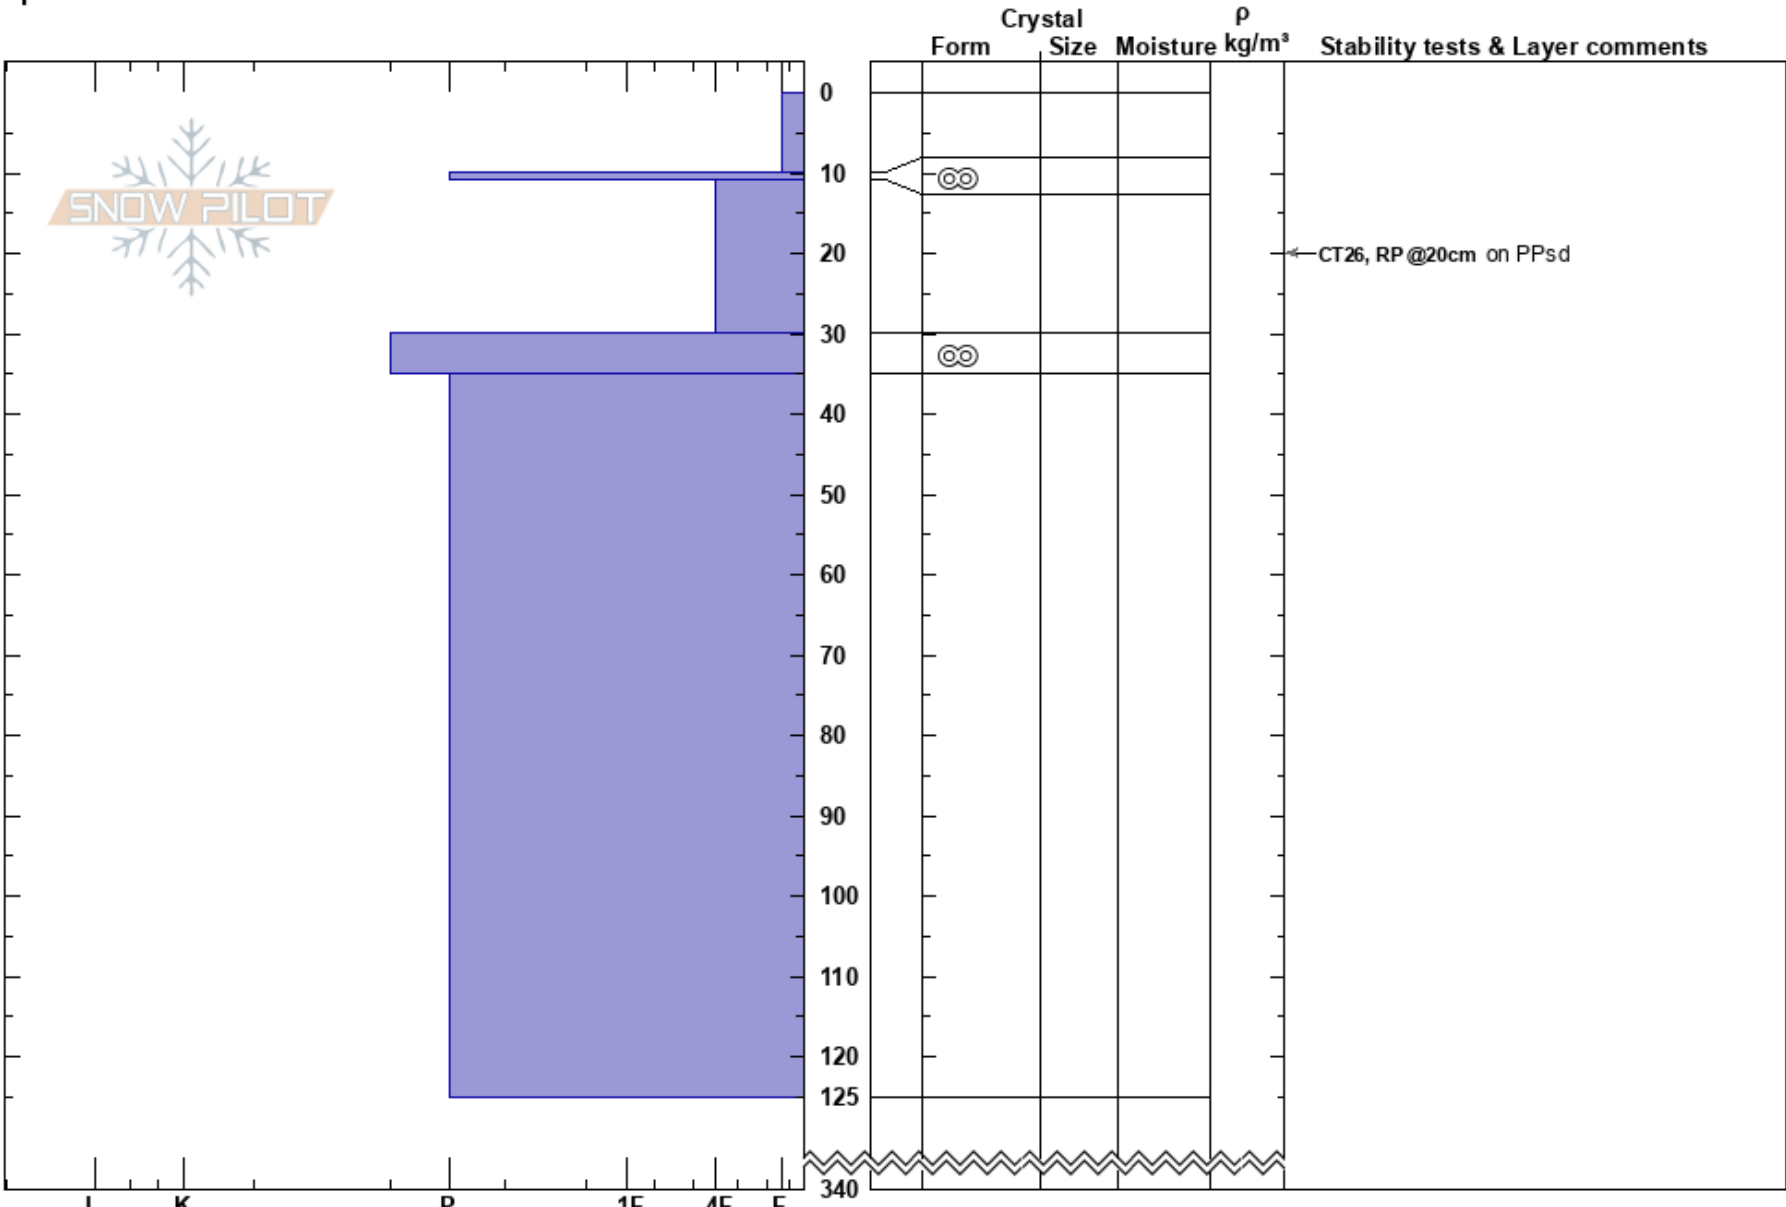

Adjacent CR4.0
 Hazleton Ranges
 BC
Elevation: 1400 m
Aspect: NW
Specifics:

Ben Westerik
 15/04/2023 - 12:00
Co-ord: 54.14102N, -127.79729W
Slope Angle: 30°
Wind Loading:

Stability: HS:340 **Layer Notes:**
Air Temperature: 0.4°C
Sky Cover: BKN
Precipitation: S-1
Wind: SW Light Breeze

Notes: Observers: Ben Westerik, Lydia Marmont
 Lee of large treeline roll feature