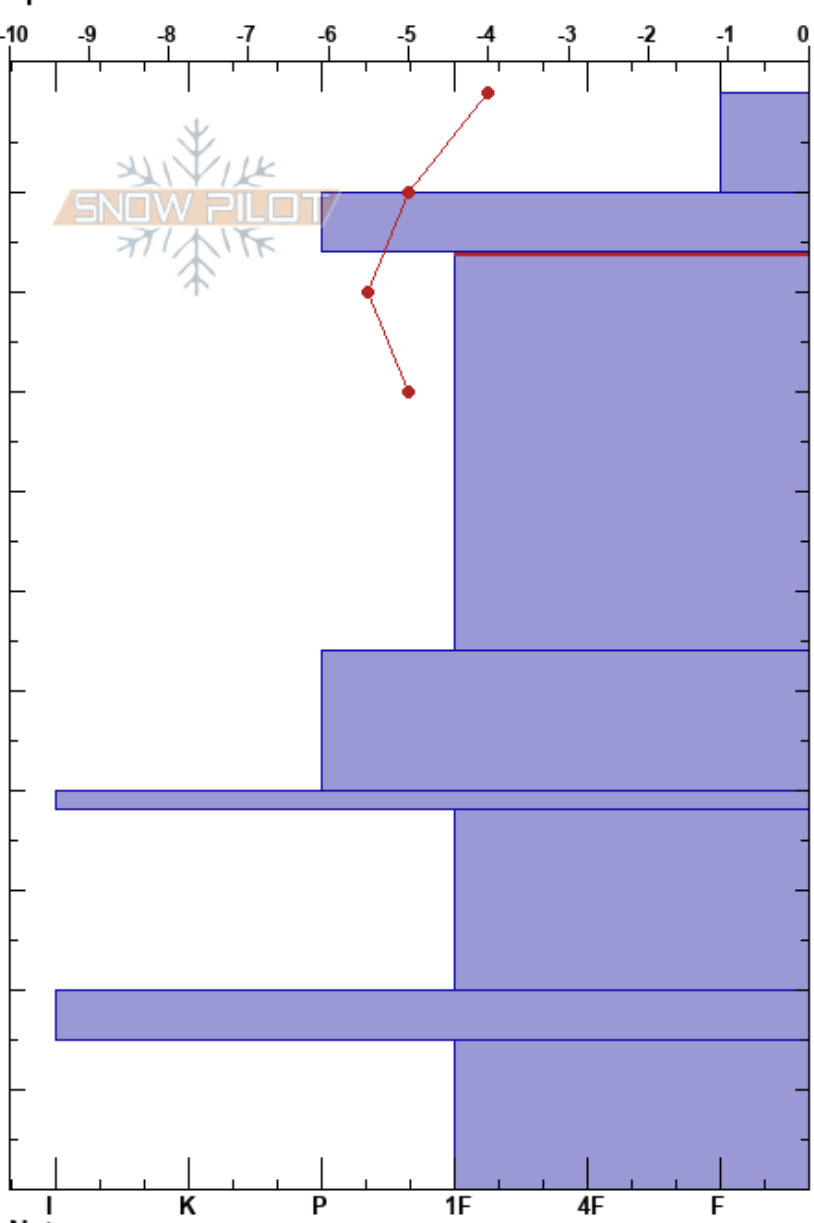

Ball Butte
 Three Sisters
 OR
 Elevation: 7450 ft
 Aspect: NE
 Specifics:

Elliott Reed
 04/15/2023 - 10:30am
 Co-ord: 10T 606521W 4879616N
 Slope Angle: 18°
 Wind Loading:

Stability: Good PF: 20 Layer Notes:
 Air Temperature: 0°C PS: 10 16-56cm: Problematic layer
 Sky Cover: BKN
 Precipitation: NO
 Wind: SW Light Breeze

Form	Crystal Size	Moisture	ρ kg/m ³	Stability tests & Layer comments
∇	1.5			
/	0.5-2			
⊕	0.5-1			
.	0.5			ECTN25 @17cm CT24, RP @17cm Just below MF Ia
⊕	3-5			
■				
.	0.5-1			
■				
.	0.5			

Notes: