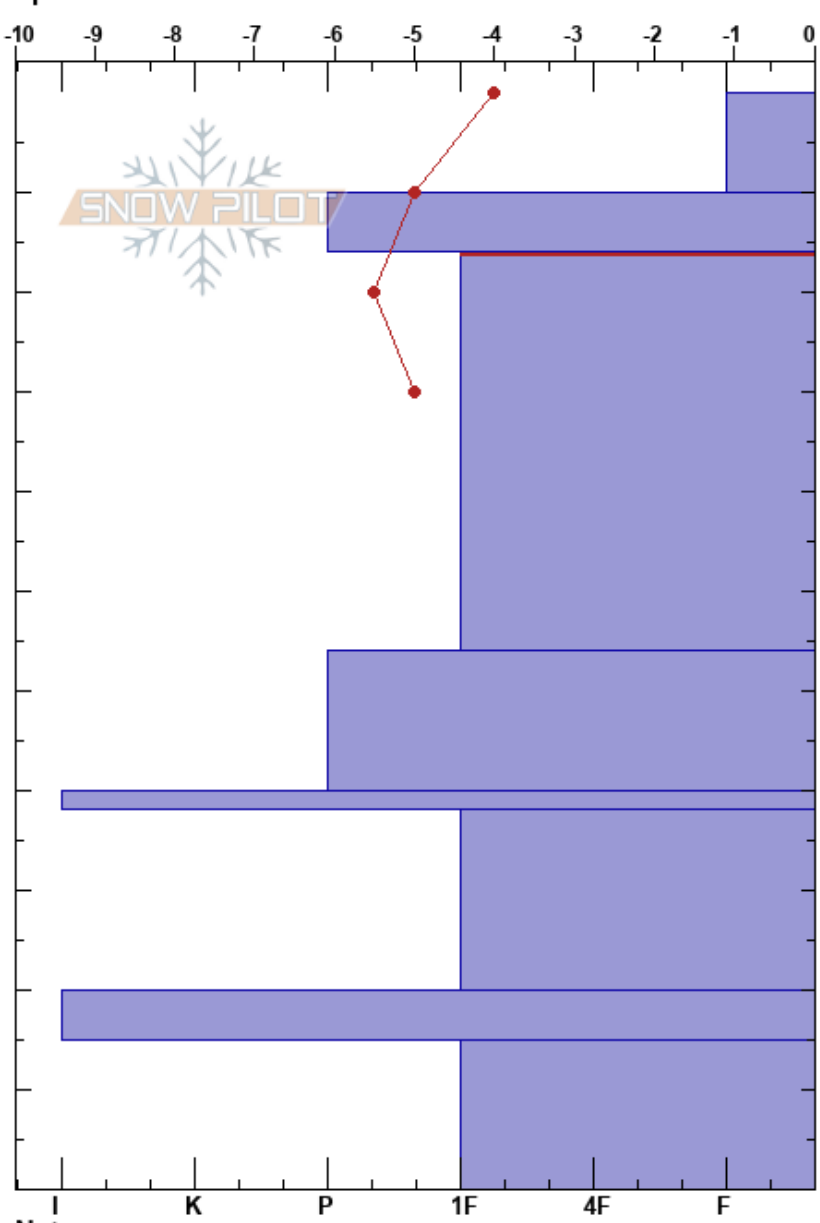

Ball Butte  
 Three Sisters  
 OR  
 Elevation: 7450 ft  
 Aspect: NE  
 Specifics:

Elliott Reed  
 04/15/2023 - 10:30am  
 Co-ord: 10T 606521W 4879616N  
 Slope Angle: 18°  
 Wind Loading:

Stability: Good PF: 20  
 Air Temperature: 0°C PS: 10 16-56cm: Problematic layer  
 Sky Cover: BKN  
 Precipitation: NO  
 Wind: SW Light Breeze

Form	Crystal		$\rho$ kg/m <sup>3</sup>	Stability tests & Layer comments
	Size	Moisture		
∇	1.5			
/	0.5-2			
⊕	0.5-1			
.	0.5			ECTN25 @17cm CT24, RP @17cm Just below MF Ia
⊕	3-5			
■				
.	0.5-1			
■				
.	0.5			