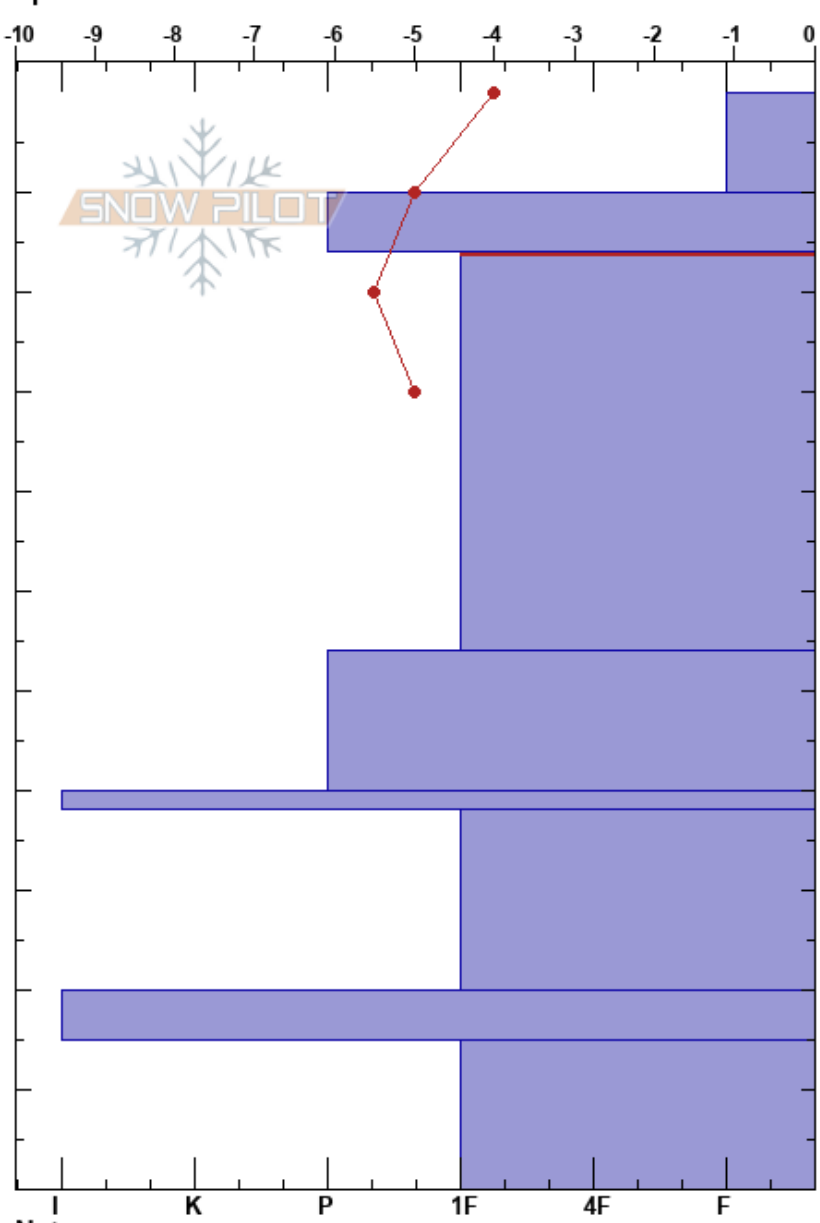

Ball Butte
 Three Sisters
 OR
 Elevation: 7450 ft
 Aspect: NE
 Specifics:

Elliott Reed
 04/15/2023 - 10:30am
 Co-ord: 10T 606521W 4879616N
 Slope Angle: 18°
 Wind Loading:

Stability: Good PF: 20
 Air Temperature: 0°C PS: 10 16-56cm: Problematic layer
 Sky Cover: BKN
 Precipitation: NO
 Wind: SW Light Breeze

Form	Crystal Size	Moisture	ρ kg/m ³	Stability tests & Layer comments
∇	1.5			
/	0.5-2			
⊕	0.5-1			
				ECTN25 @17cm CT24, RP @17cm Just below MF Ia
.	0.5			
⊕	3-5			
■				
.	0.5-1			
■				
.	0.5			

Notes: