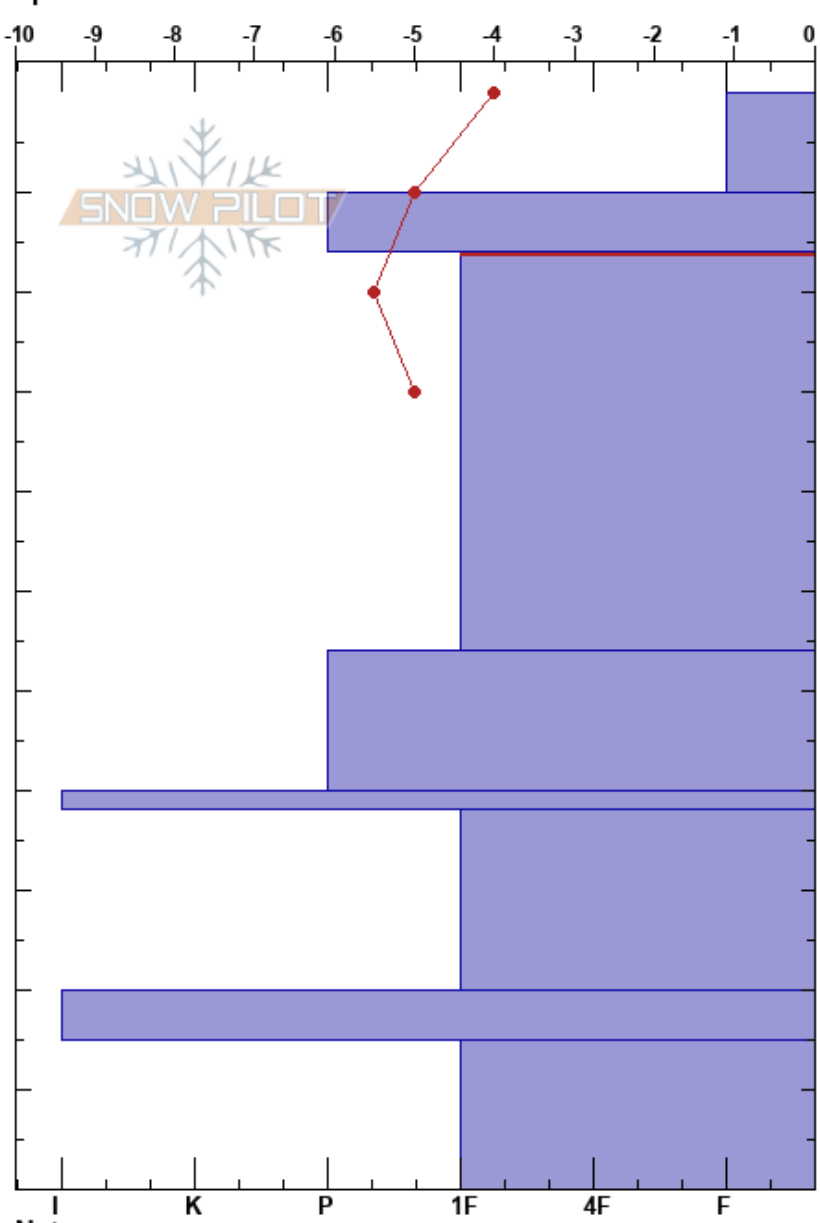

Ball Butte
 Three Sisters
 OR
 Elevation: 7450 ft
 Aspect: NE
 Specifics:

Elliott Reed
 04/15/2023 - 10:30am
 Co-ord: 10T 606521W 4879616N
 Slope Angle: 18°
 Wind Loading:

Stability: Good PF: 20
 Air Temperature: 0°C PS: 10 16-56cm: Problematic layer
 Sky Cover: BKN
 Precipitation: NO
 Wind: SW Light Breeze

Form	Crystal Size	Moisture	ρ kg/m ³	Stability tests & Layer comments
∇	1.5			
/	0.5-2			
⊕	0.5-1			
				← ECTN25 @17cm ← CT24, RP @17cm Just below MF Ia
.	0.5			
⊕	3-5			
■				
.	0.5-1			
■				
.	0.5			