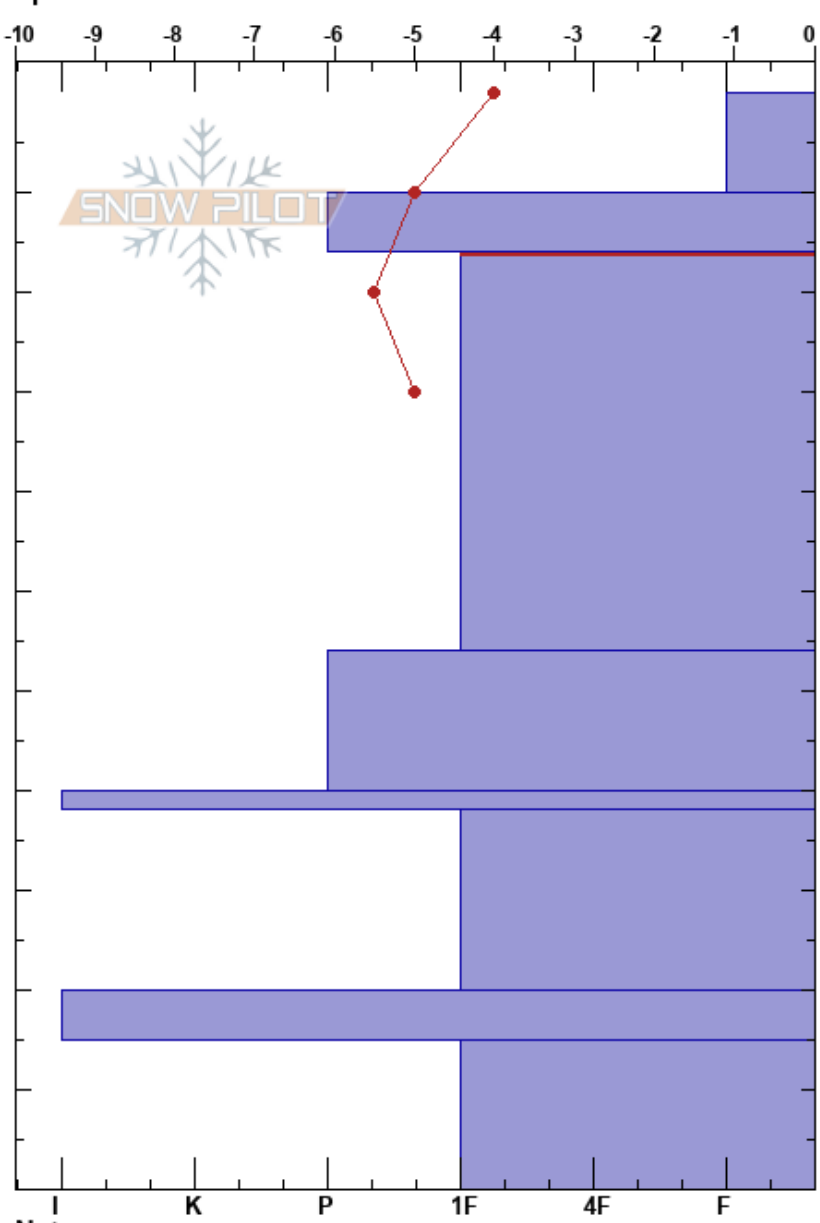

Ball Butte  
 Three Sisters  
 OR  
 Elevation: 7450 ft  
 Aspect: NE  
 Specifics:

Elliott Reed  
 04/15/2023 - 10:30am  
 Co-ord: 10T 606521W 4879616N  
 Slope Angle: 18°  
 Wind Loading:

Stability: Good PF: 20  
 Air Temperature: 0°C PS: 10 16-56cm: Problematic layer  
 Sky Cover: BKN  
 Precipitation: NO  
 Wind: SW Light Breeze

Form	Crystal Size	Moisture	$\rho$ kg/m <sup>3</sup>	Stability tests & Layer comments
∇	1.5			
/	0.5-2			
⊕	0.5-1			
				ECTN25 @17cm CT24, RP @17cm Just below MF Ia
.	0.5			
⊕	3-5			
■				
.	0.5-1			
■				
.	0.5			